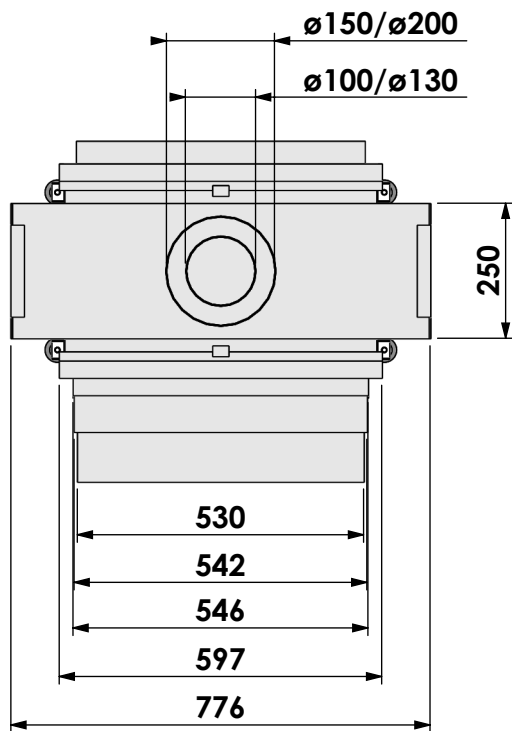

Scale:

1:14

Unit:

mm

Version:

0

* = optional extended adjustable legs max. + 350 mm

Bellfires - Hallenstraat 17
5531 AB Bladel - Netherlands
Tel. +31 (0) 497 33 92 00
Fax. +31 (0) 497 33 92 10
Email: info@bellfires.com

Name: **VBM Tunnel-3 HD + 10cm stone bar- HD**

Modifications reserved

Projection: American

Scale: 1:14
Unit: mm

Version: 0