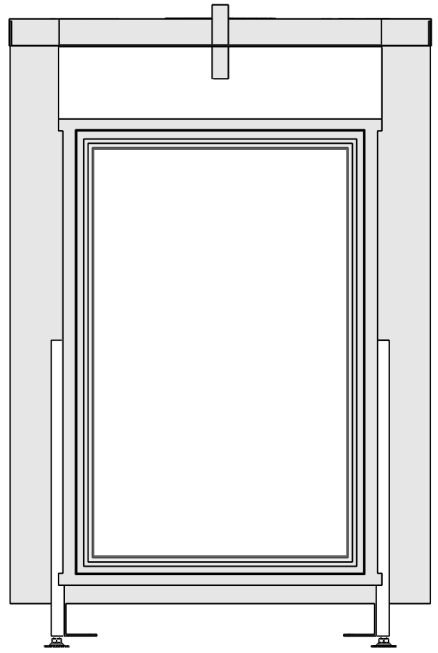

* = optional extended adjustable legs max. + 350 mm

Bellfires - Hallenstraat 17
5531 AB Bladel - Netherlands
Tel. +31 (0) 497 33 92 00
Fax. +31 (0) 497 33 92 10
Email: info@bellfires.com

Name: **VBS Tunnel-3 FF HD convection casing**

Modifications reserved

Projection: American

Scale: **1:14**
Unit: **mm**

Version: **0**