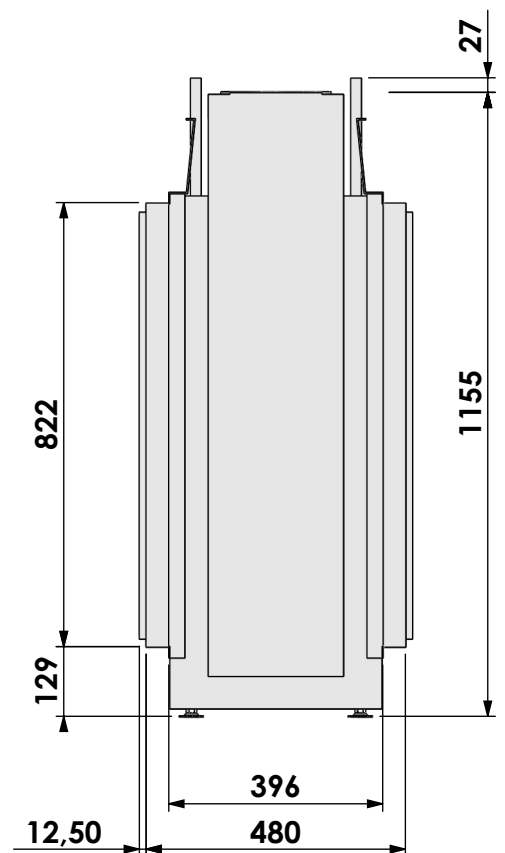

Bellfires - Hallenstraat 17
5531 AB Bladel - Netherlands
Tel. +31 (0) 497 33 92 00
Fax. +31 (0) 497 33 92 10
Email: info@bellfires.com

Name:

VBS Tunnel-3 floating frame

Modifications reserved

Projection:
American

Scale:

1:14

Unit:

mm

Version:

0