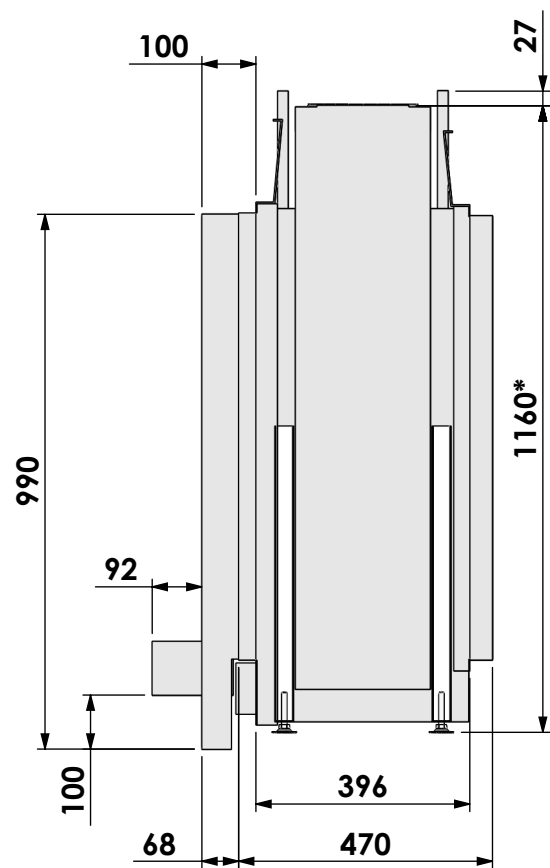

Name: **VBS Tunnel-3 HD + 7cm- HD**

Modifications reserved

Projection: American

Scale:

1:14

Unit:

mm

Version:

Scale:

1:14

Unit:

mm

Version:

0

* = optional extended adjustable legs max. + 350 mm

Bellfires - Hallenstraat 17
5531 AB Bladel - Netherlands
Tel. +31 (0) 497 33 92 00
Fax. +31 (0) 497 33 92 10
Email: info@bellfires.com

Name: **VBM Tunnel-3 HD + 10cm stone bar- HD**

Modifications reserved

Projection: American

Scale: 1:14
Unit: mm

Version: 0