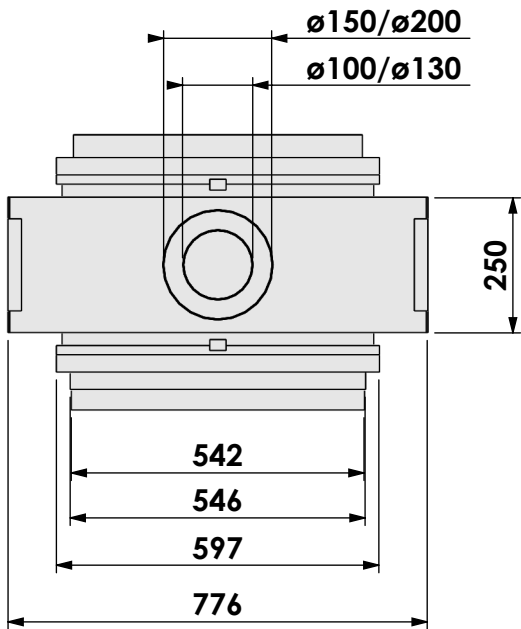

Bellfires - Hallenstraat 17
5531 AB Bladel - Netherlands
Tel. +31 (0) 497 33 92 00
Fax. +31 (0) 497 33 92 10
Email: info@bellfires.com

Name: **VBS Tunnel-3 HD + 7cm- HD**

Modifications reserved

Projection: American

Scale:

1:14

Unit:

mm

Version:

0