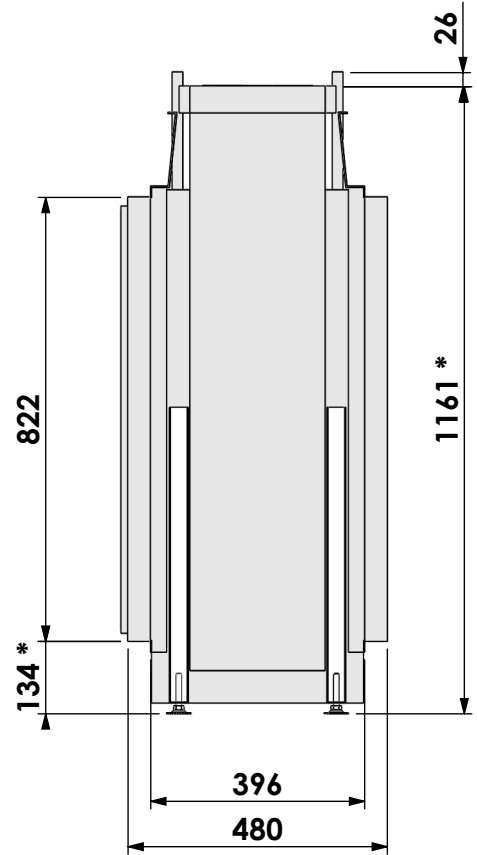

Projection:
American

Scale: **1:14**
Unit: **mm**

Version: **0**

* = optional extended adjustable legs max. + 350 mm

Bellfires - Hallenstraat 17
5531 AB Bladel - Netherlands
Tel. +31 (0) 497 33 92 00
Fax. +31 (0) 497 33 92 10
Email: info@bellfires.com

Name: **VBS Tunnel-3 HD + 7cm- HD**

Modifications reserved

Projection: American

Scale:

1:14

Unit:

mm

Version: