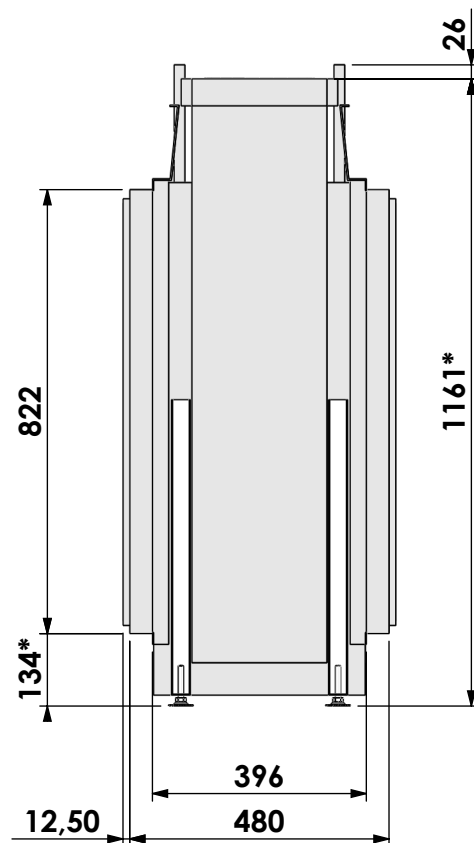

Scale:

1:14

Unit:

mm

Version:

0

* = optional extended adjustable legs max. + 350 mm

Bellfires - Hallenstraat 17
5531 AB Bladel - Netherlands
Tel. +31 (0) 497 33 92 00
Fax. +31 (0) 497 33 92 10
Email: info@bellfires.com

Name:

VBS Tunnel-3 floating frame

Modifications reserved

Projection:
American

Scale:

1:14

Unit:

mm

Name: **VBS Tunnel-3 HD + 7cm- HD**

Modifications reserved

Projection: American

Scale:

1:14

Unit:

mm

Version: