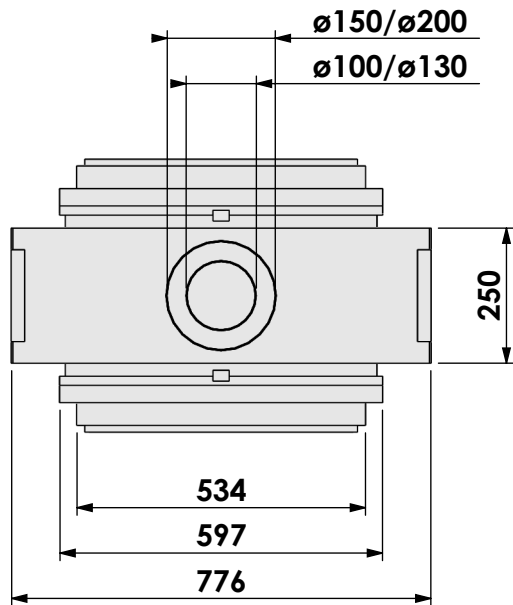

Bellfires - Hallenstraat 17
5531 AB Bladel - Netherlands
Tel. +31 (0) 497 33 92 00
Fax. +31 (0) 497 33 92 10
Email: info@bellfires.com

Name:

VBS Tunnel-3 floating frame

Modifications reserved

Projection:
American

Scale:

1:14

Unit:

mm

Version:

0