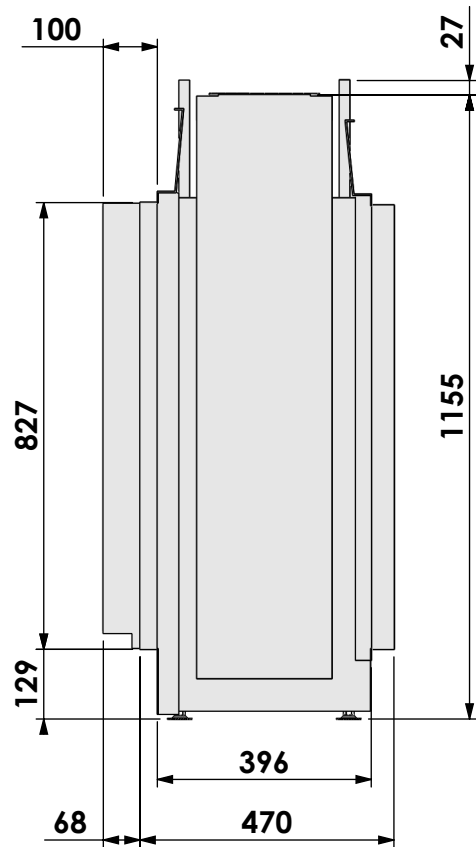

Bellfires - Hallenstraat 17
5531 AB Bladel - Netherlands
Tel. +31 (0) 497 33 92 00
Fax. +31 (0) 497 33 92 10
Email: info@bellfires.com

Name: **VBS Tunnel-3 HD + 10cm- HD**

Modifications reserved

Projection: American

Scale:

1:14

Unit:

mm

Version:

0