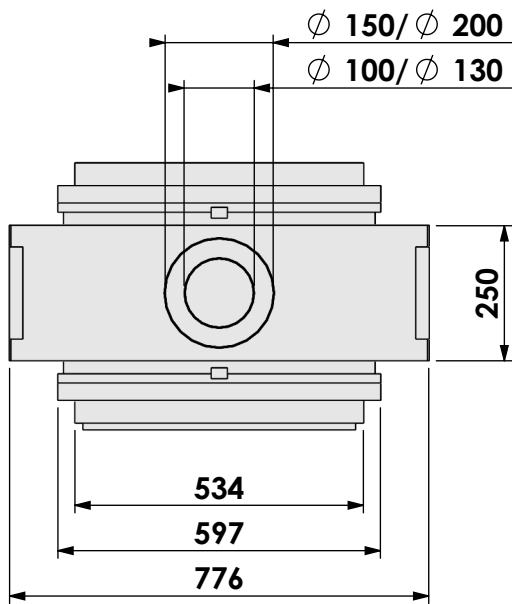

Modifications reserved

Projection: American

Scale:

1:14

Version:

0

Unit:

mm

Projection:
American

Scale: **1:14**
Unit: **mm**

Version: **0**

* = optional extended adjustable legs max. + 350 mm

Bellfires - Hallenstraat 17
5531 AB Bladel - Netherlands
Tel. +31 (0) 497 33 92 00
Fax. +31 (0) 497 33 92 10
Email: info@bellfires.com