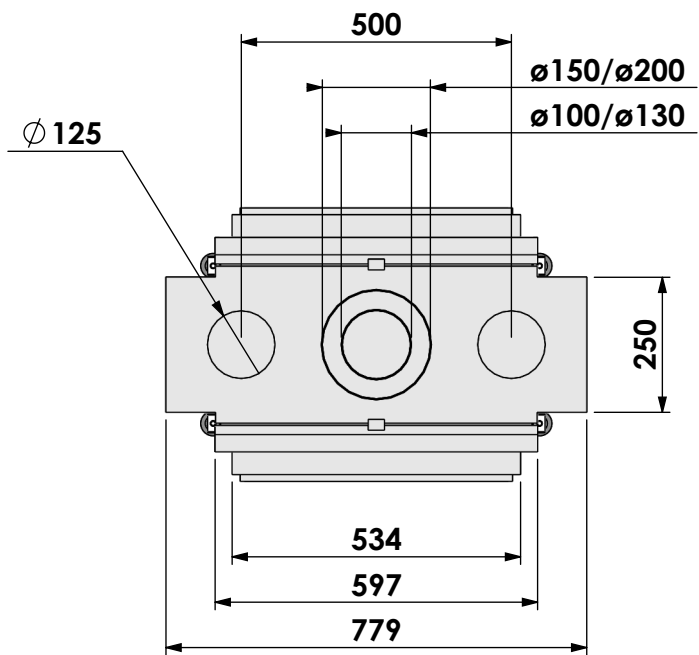

Scale:

1:14

Unit:

mm

Version:

0

* = optional extended adjustable legs max. + 350 mm

Bellfires - Hallenstraat 17
5531 AB Bladel - Netherlands
Tel. +31 (0) 497 33 92 00
Fax. +31 (0) 497 33 92 10
Email: info@bellfires.com

Name:

VBS Tunnel-3 floating frame

Modifications reserved

Projection:
American

Scale:

1:14

Unit:

mm

Modifications reserved

Projection: American

Scale:

1:14

Version:

0

Unit:

mm