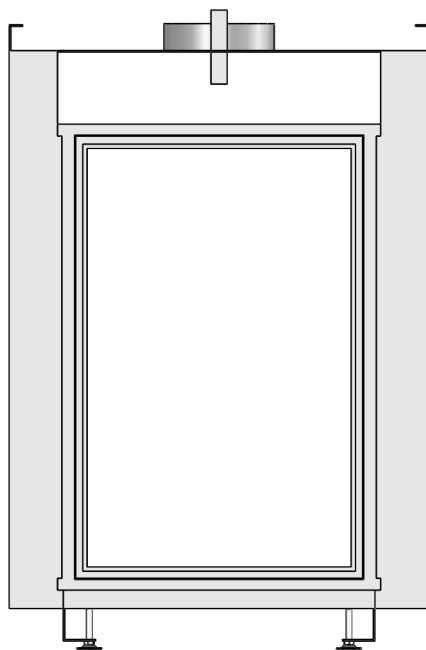

Bellfires - Hallenstraat 17
5531 AB Bladel - Netherlands
Tel. +31 (0) 497 33 92 00
Fax. +31 (0) 497 33 92 10
Email: info@bellfires.com

Name:

VBS Tunnel-3 floating frame

Modifications reserved

Projection:
American

Scale:

1:14

Unit:

mm

Version:

0