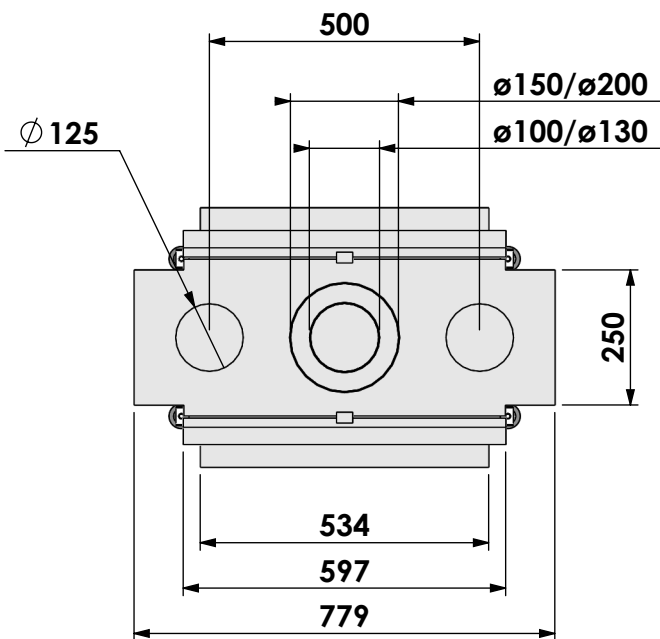

* = optional extended adjustable legs max. + 350 mm

Bellfires - Hallenstraat 17
5531 AB Bladel - Netherlands
Tel. +31 (0) 497 33 92 00
Fax. +31 (0) 497 33 92 10
Email: info@bellfires.com

Name: **VBS Tunnel-3 hidden door convection casing**

Modifications reserved

Projection: American

Scale:

1:14

Version:

0

Unit:

mm