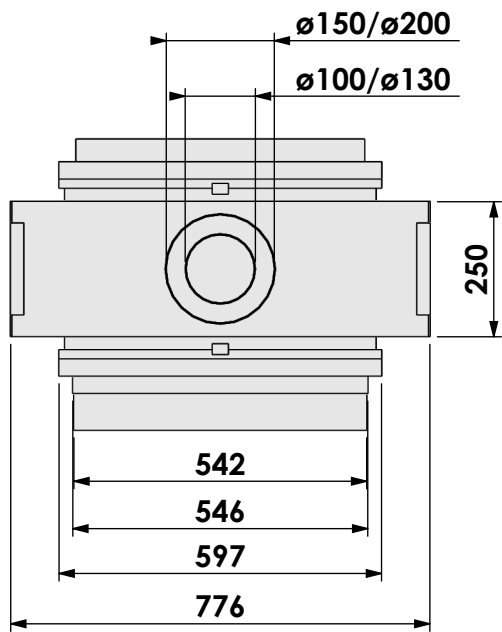

Bellfires - Hallenstraat 17
5531 AB Bladel - Netherlands
Tel. +31 (0) 497 33 92 00
Fax. +31 (0) 497 33 92 10
Email: info@bellfires.com

Name: **VBS Tunnel-3 HD + 10cm- HD**

Modifications reserved

Projection: American

Scale:

1:14

Unit:

mm

Version:

0