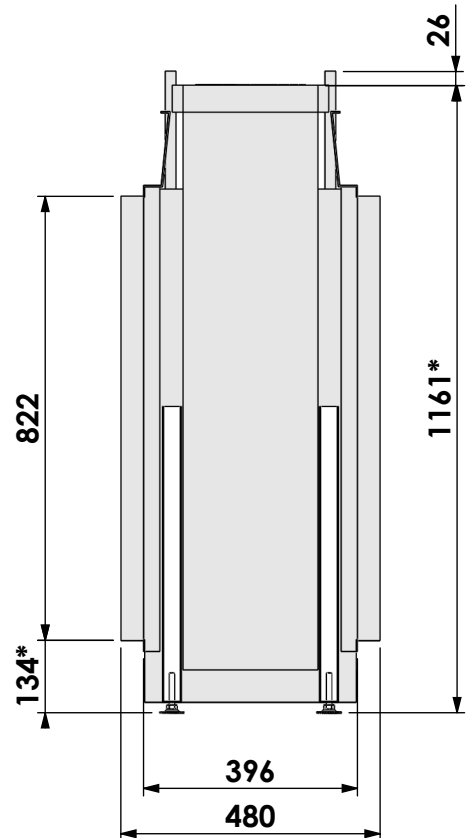

* = optional extended adjustable legs max. + 350 mm

Bellfires - Hallenstraat 17
5531 AB Bladel - Netherlands
Tel. +31 (0) 497 33 92 00
Fax. +31 (0) 497 33 92 10
Email: info@bellfires.com

Name: **VBS Tunnel-3 hidden door convection casing**

Modifications reserved

Projection: American

Scale:

1:14

Version:

0

Unit:

mm