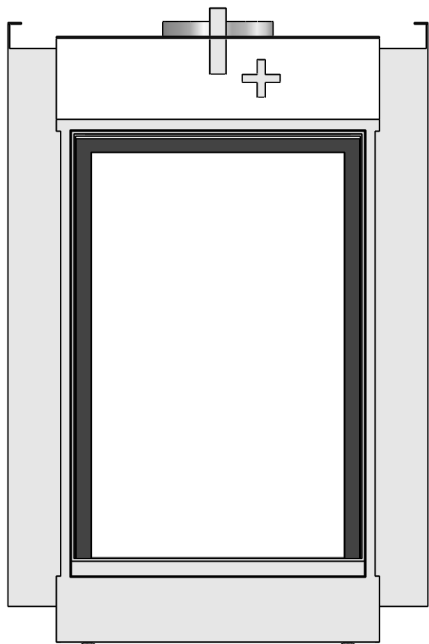

Bellfires - Hallenstraat 17
5531 AB Bladel - Netherlands
Tel. +31 (0) 497 33 92 00
Fax. +31 (0) 497 33 92 10
Email: info@bellfires.com

Name: **VBS Tunnel-3 HD + 7cm- HD**

Modifications reserved

Projection: American

Scale:

1:14

Unit:

mm

Version:

0