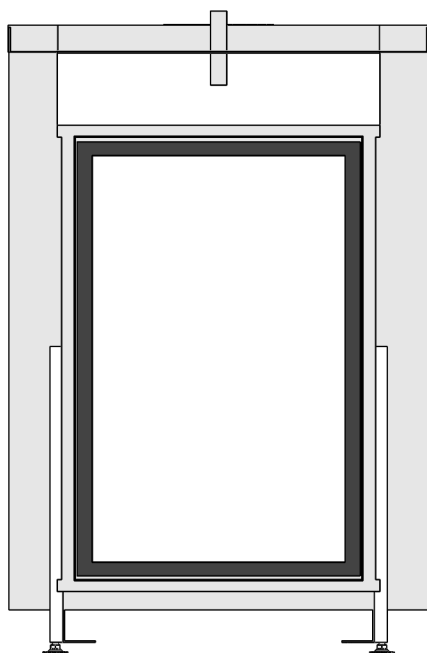

* = optional extended adjustable legs max. + 350 mm

Bellfires - Hallenstraat 17
5531 AB Bladel - Netherlands
Tel. +31 (0) 497 33 92 00
Fax. +31 (0) 497 33 92 10
Email: info@bellfires.com

Name: **VBS Tunnel-3 hidden door convection casing**

Modifications reserved

Projection: American

Scale:

1:14

Version:

0

Unit:

mm