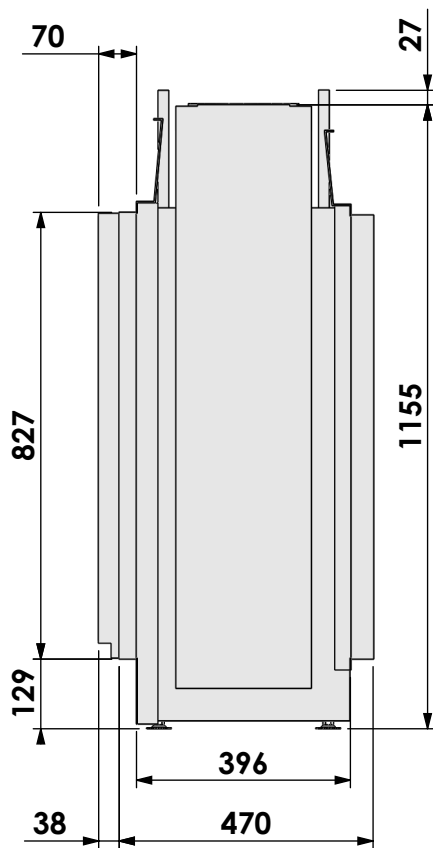

Bellfires - Hallenstraat 17
5531 AB Bladel - Netherlands
Tel. +31 (0) 497 33 92 00
Fax. +31 (0) 497 33 92 10
Email: info@bellfires.com

Name: **VBS Tunnel-3 HD + 7cm- HD**

Modifications reserved

Projection: American

Scale:

1:14

Unit:

mm

Version:

0