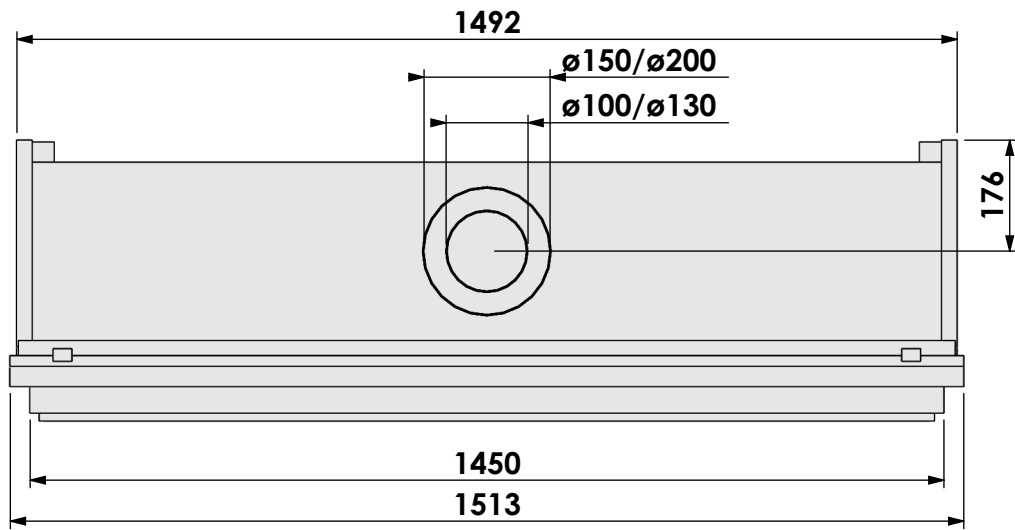

Scale: 1:12
Unit: mm

Version: 0

Bellfires - Hallenstraat 17
 5531 AB Bladel - Netherlands
 Tel. +31 (0) 497 33 92 00
 Fax. +31 (0) 497 33 92 10
 Email: info@bellfires.com

Name: **HBXL-3 floating frame**

Modifications reserved

Projection: American

Scale:

1:12

Unit:

mm

Version:

0

* = optional extended adjustable legs max. + 350 mm

Name: **HBXL-3 hidden door+ 7cm**

Modifications reserved

Projection:
American

Scale:

1:12

Unit:

mm

Version:

Name: **HBXL-3 hidden door+ 10cm stone bar**

Modifications reserved

Projection: American

Scale: 1:12
 Unit: mm

Version: 0