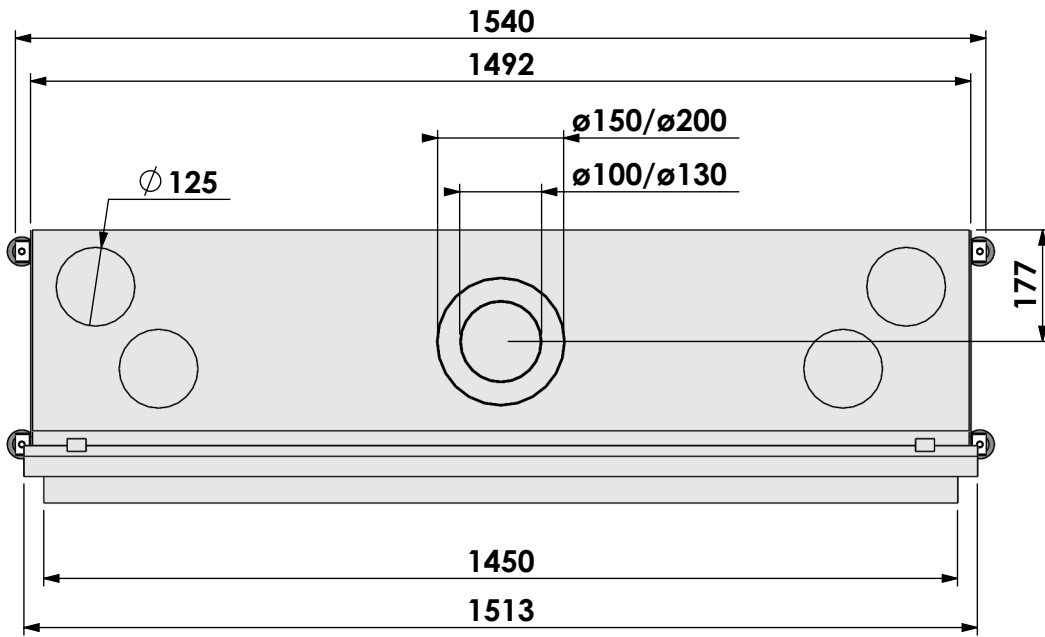

Projection: American

Scale:

1:12

Unit:

mm

Version:

0

* = optional extended adjustable legs max. + 350 mm

Projection: American

Scale: 1:12

Unit: mm

Version: 0

* = optional extended adjustable legs max. + 350 mm

Bellfires - Hallenstraat 17
5531 AB Bladel - Netherlands
Tel. +31 (0) 497 33 92 00
Fax. +31 (0) 497 33 92 10
Email: info@bellfires.com

Name: **HBXL-3 hidden door+ 7cm**

Modifications reserved

Projection:
American

Scale:

1:12

Unit:

mm

Version:

Name: **HBXL-3 hidden door+ 10cm stone bar**

Modifications reserved

Projection: American

Scale: 1:12
 Unit: mm

Version: 0