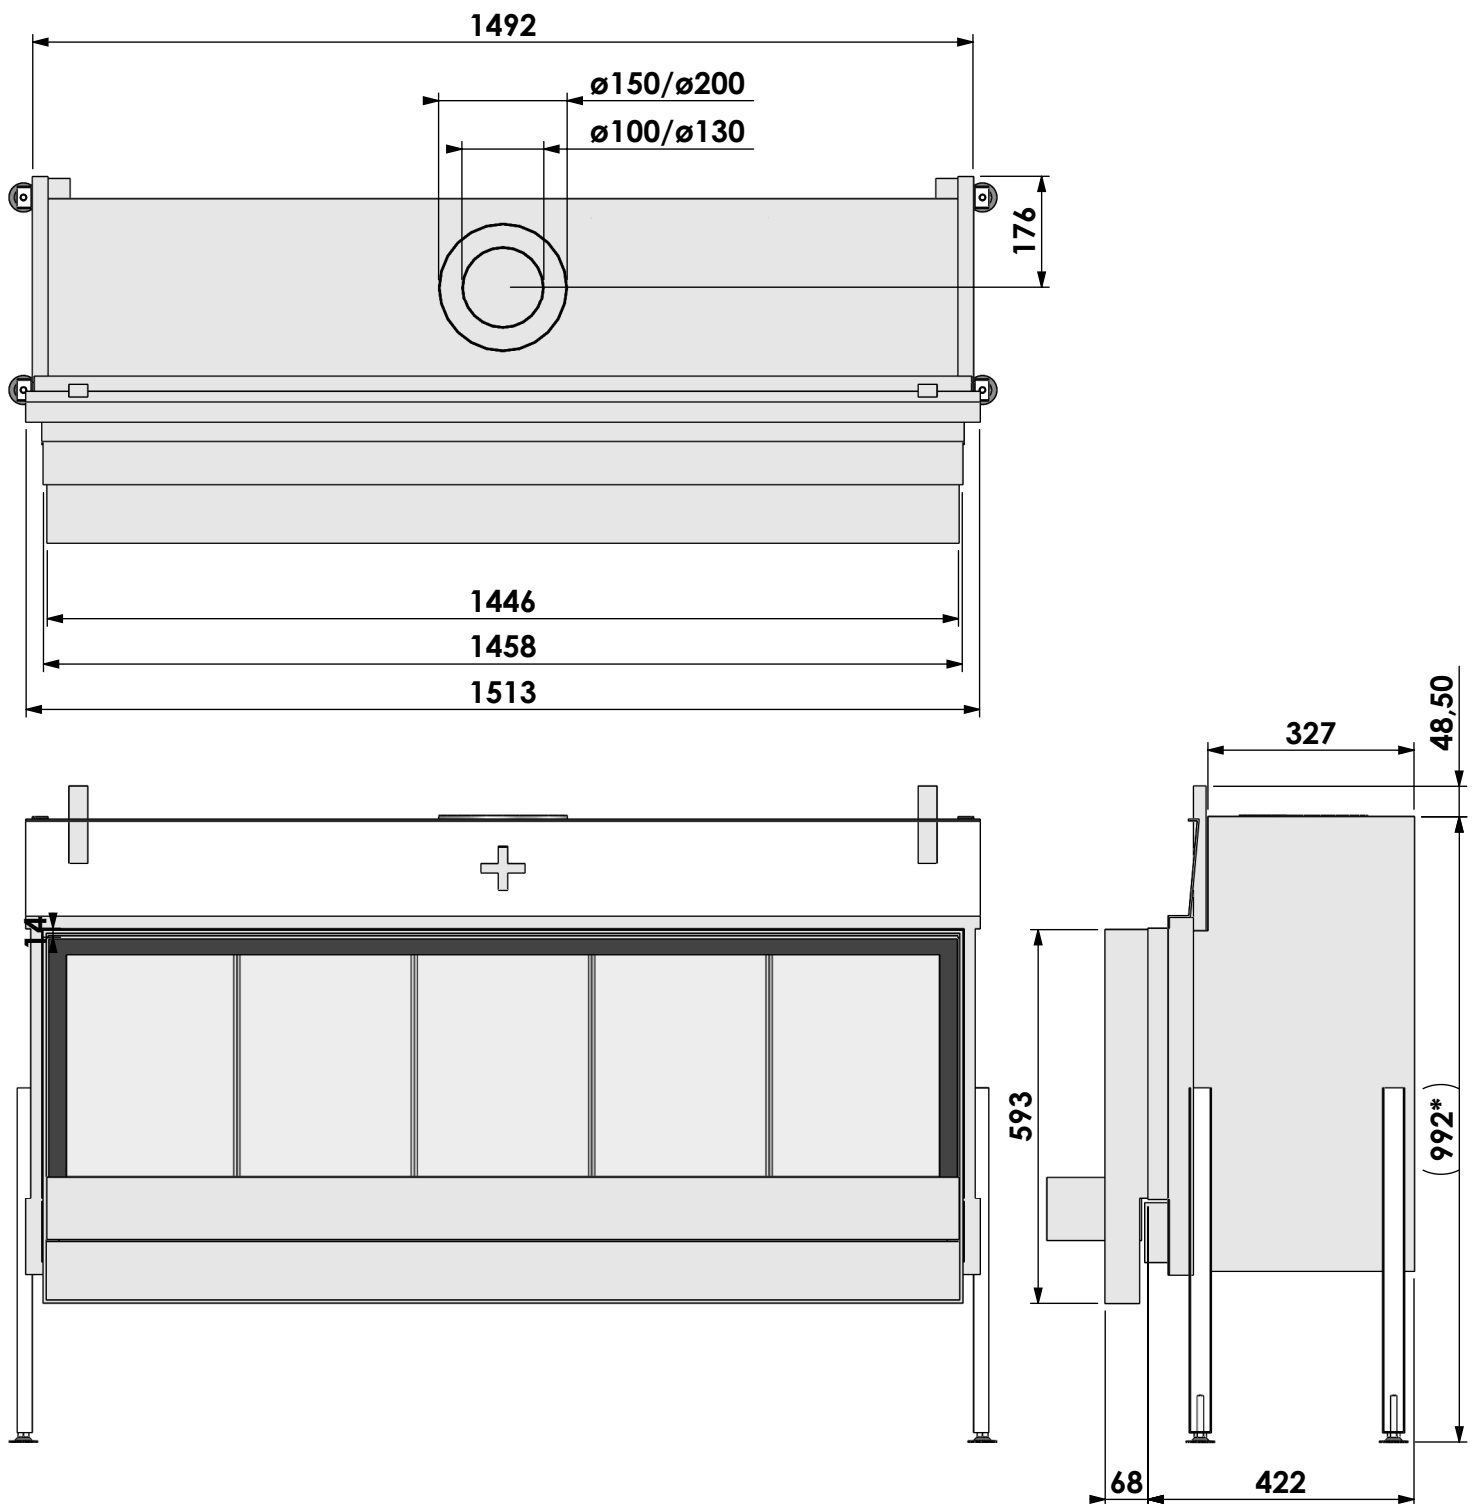

Name: **HBXL-3 hidden door+ 7cm**

Modifications reserved

Projection:
American

Scale:

1:12

Unit:

mm

Version:

Scale: **1:12**
 Unit: **mm**

Version: **0**

* = optional extended adjustable legs max. + 350 mm

Bellfires - Hallenstraat 17
 5531 AB Bladel - Netherlands
 Tel. +31 (0) 497 33 92 00
 Fax. +31 (0) 497 33 92 10
 Email: info@bellfires.com

Name: **HBXL-3 hidden door+ 10cm stone bar**

Modifications reserved

Projection: American

Scale: 1:12
 Unit: mm

Version: 0