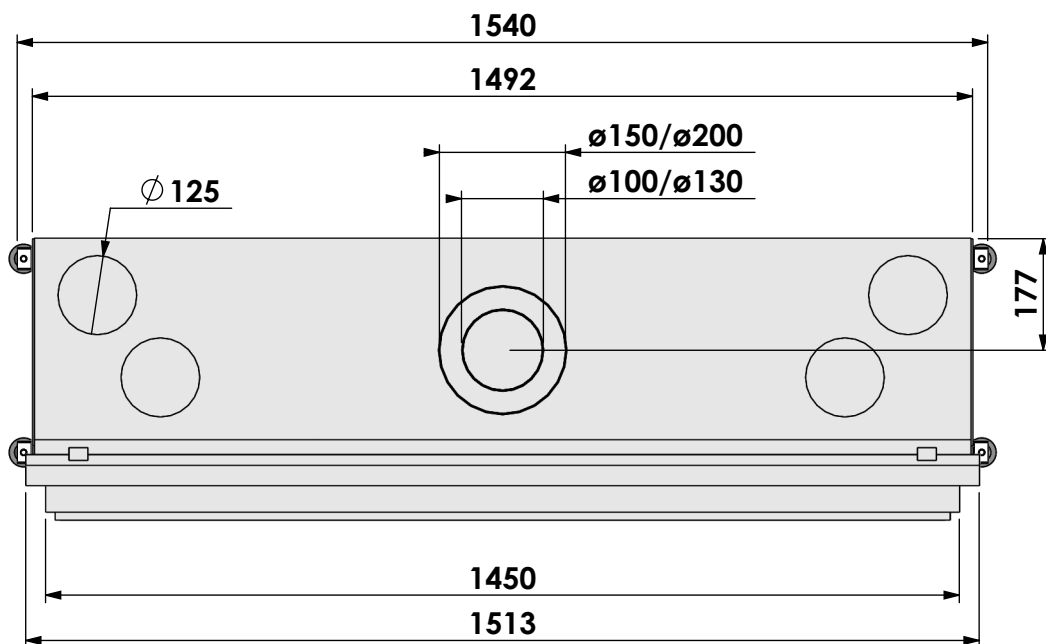

Projection: American

Scale:

1:12

Unit:

mm

Version:

0

* = optional extended adjustable legs max. + 350 mm

Projection: American

Scale: 1:12

Unit: mm

Version: 0

* = optional extended adjustable legs max. + 350 mm

Bellfires - Hallenstraat 17
5531 AB Bladel - Netherlands
Tel. +31 (0) 497 33 92 00
Fax. +31 (0) 497 33 92 10
Email: info@bellfires.com

Name: **HBXL-3 hidden door+ 7cm**

Modifications reserved

Projection:
American

Scale:

1:12

Unit:

mm

Version:

Name: **HBXL-3 hidden door+ 10cm stone bar**

Modifications reserved

Projection: American

Scale: 1:12
 Unit: mm

Version: 0