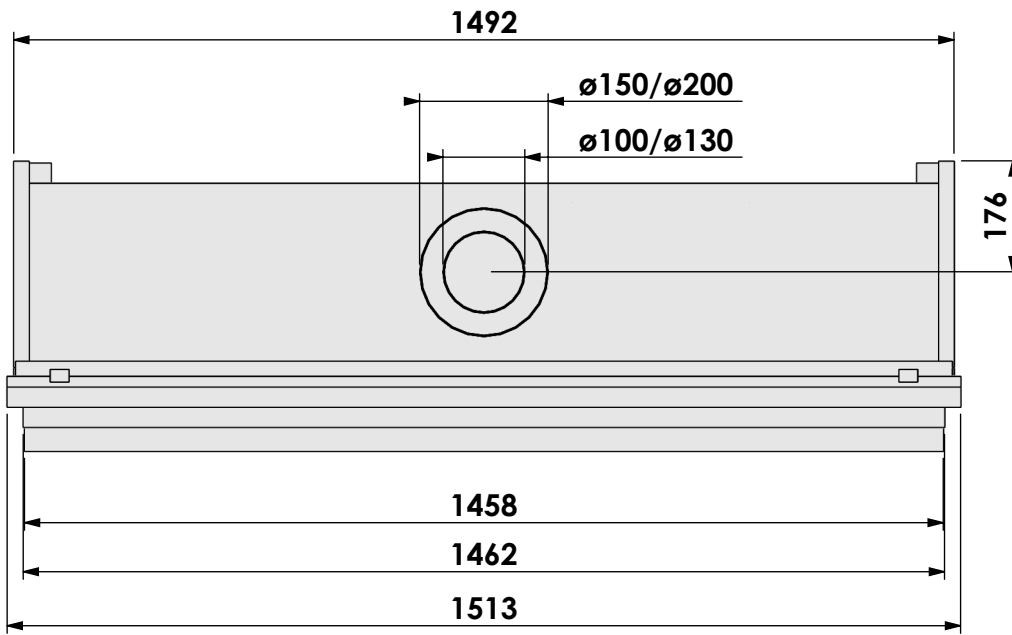

Projection: American

Scale: 1:12

Unit: mm

Version: 0

* = optional extended adjustable legs max. + 350 mm

Bellfires - Hallenstraat 17
5531 AB Bladel - Netherlands
Tel. +31 (0) 497 33 92 00
Fax. +31 (0) 497 33 92 10
Email: info@bellfires.com

Name: **HBXL-3 hidden door convection casing**

Modifications reserved

Projection: American

Scale: 1:12
Unit: mm

Version: 0

Bellfires - Hallenstraat 17
 5531 AB Bladel - Netherlands
 Tel. +31 (0) 497 33 92 00
 Fax. +31 (0) 497 33 92 10
 Email: info@bellfires.com

Name: **HBXL-3 hidden door+ 7cm**

Modifications reserved

Projection:
American

Scale:

1:12

Unit:

mm

Version:

Name: **HBXL-3 hidden door+ 10cm stone bar**

Modifications reserved

Projection: American

Scale: 1:12
 Unit: mm

Version: 0