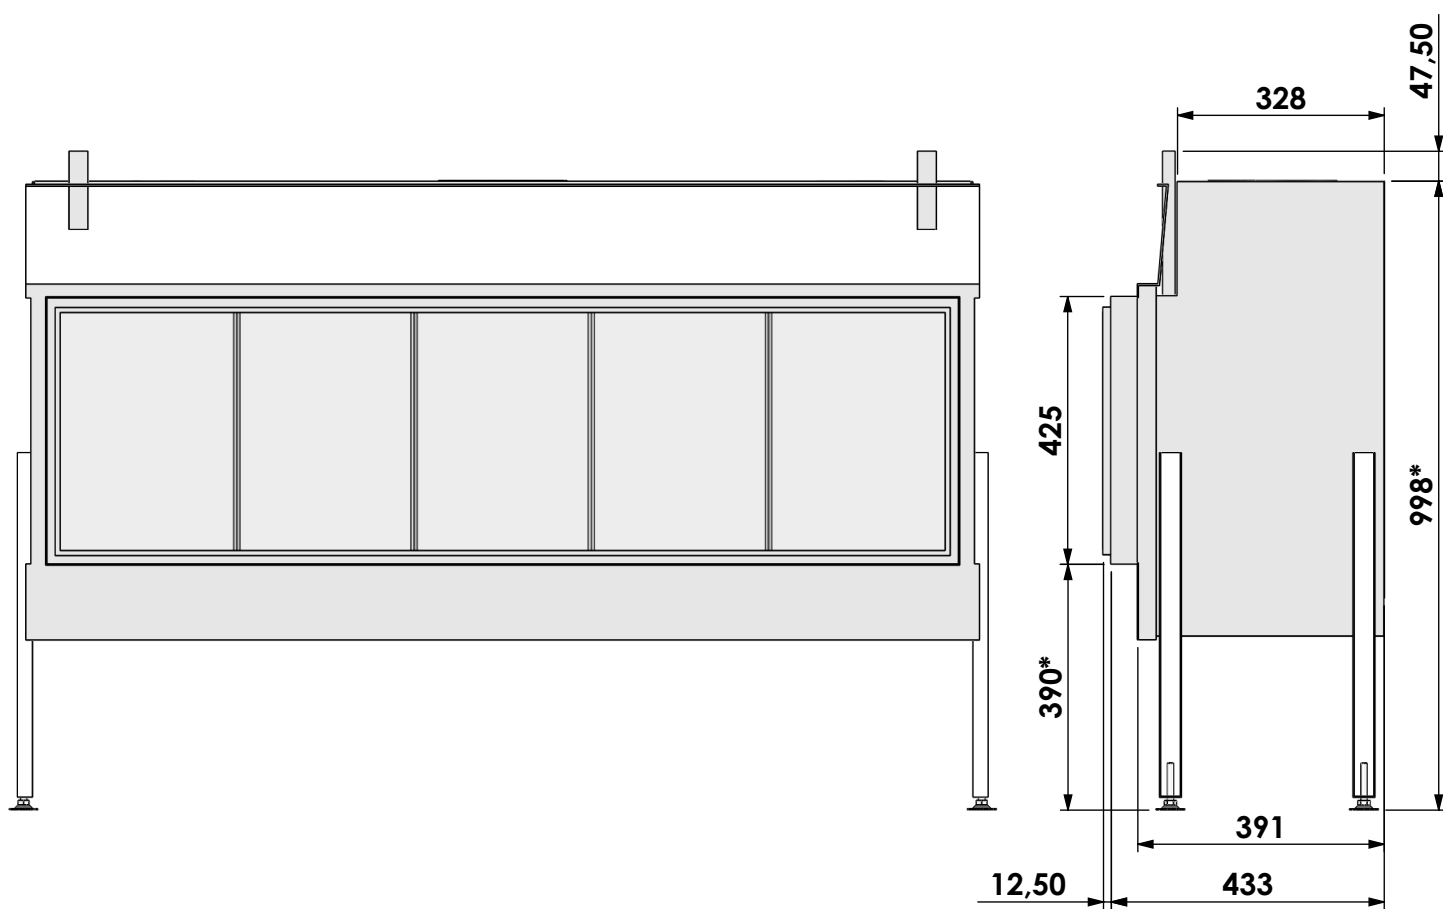

Projection: American

Scale:

1:12

Unit:

mm

Version:

0

* = optional extended adjustable legs max. + 350 mm