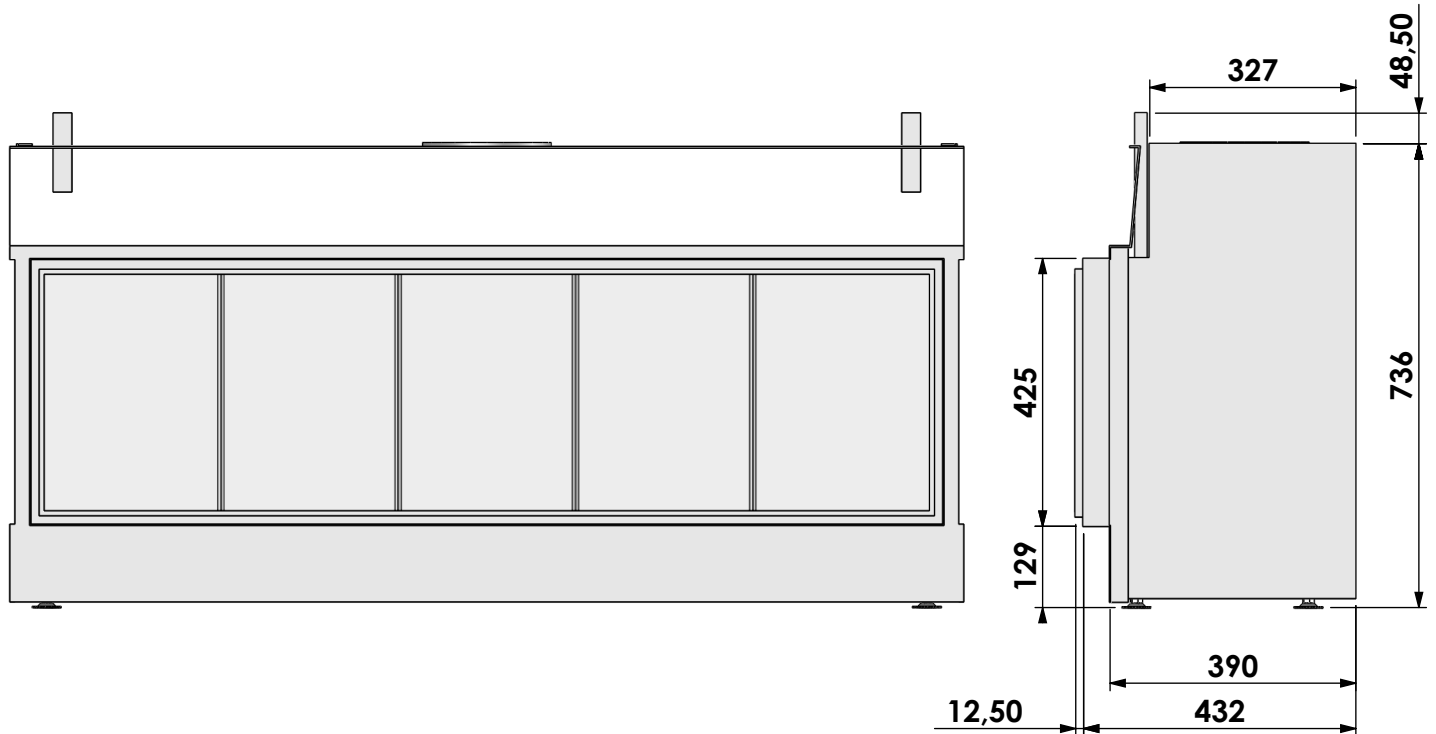

Bellfires - Hallenstraat 17
5531 AB Bladel - Netherlands
Tel. +31 (0) 497 33 92 00
Fax. +31 (0) 497 33 92 10
Email: info@bellfires.com

Name: **HBXL-3 floating frame**

Modifications reserved

Projection: American

Scale:

1:12

Unit:

mm

Version:

0