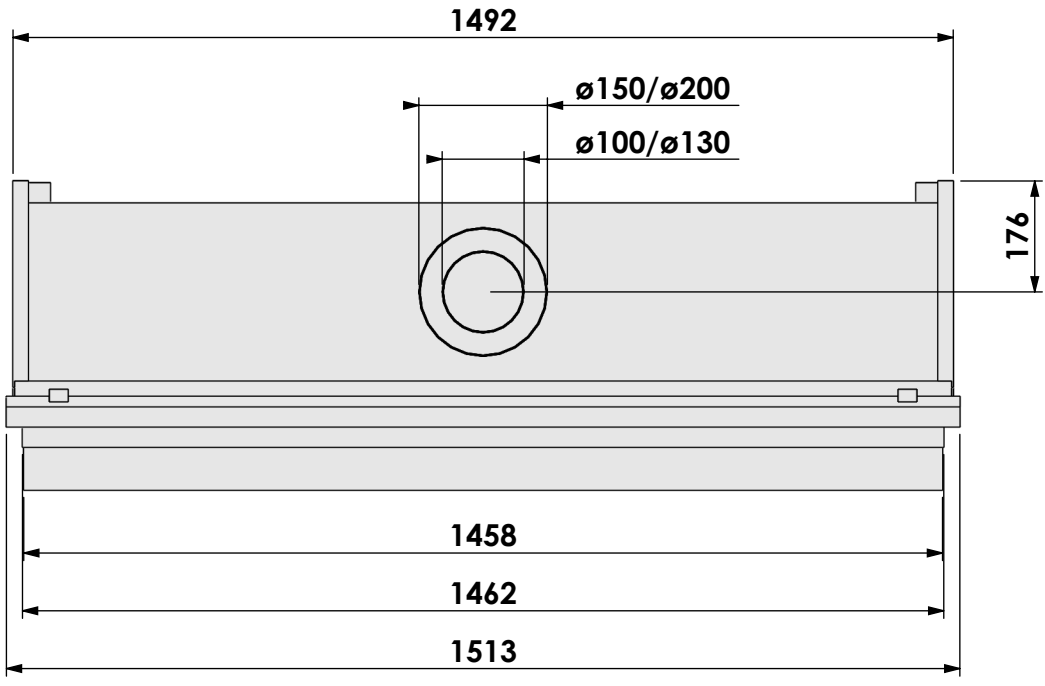

Bellfires - Hallenstraat 17
5531 AB Bladel - Netherlands
Tel. +31 (0) 497 33 92 00
Fax. +31 (0) 497 33 92 10
Email: info@bellfires.com

Name: **HBXL-3 hidden door+ 10cm**

Modifications reserved

Projection: American

Scale: **1:12**
Unit: **mm**

Version: **0**