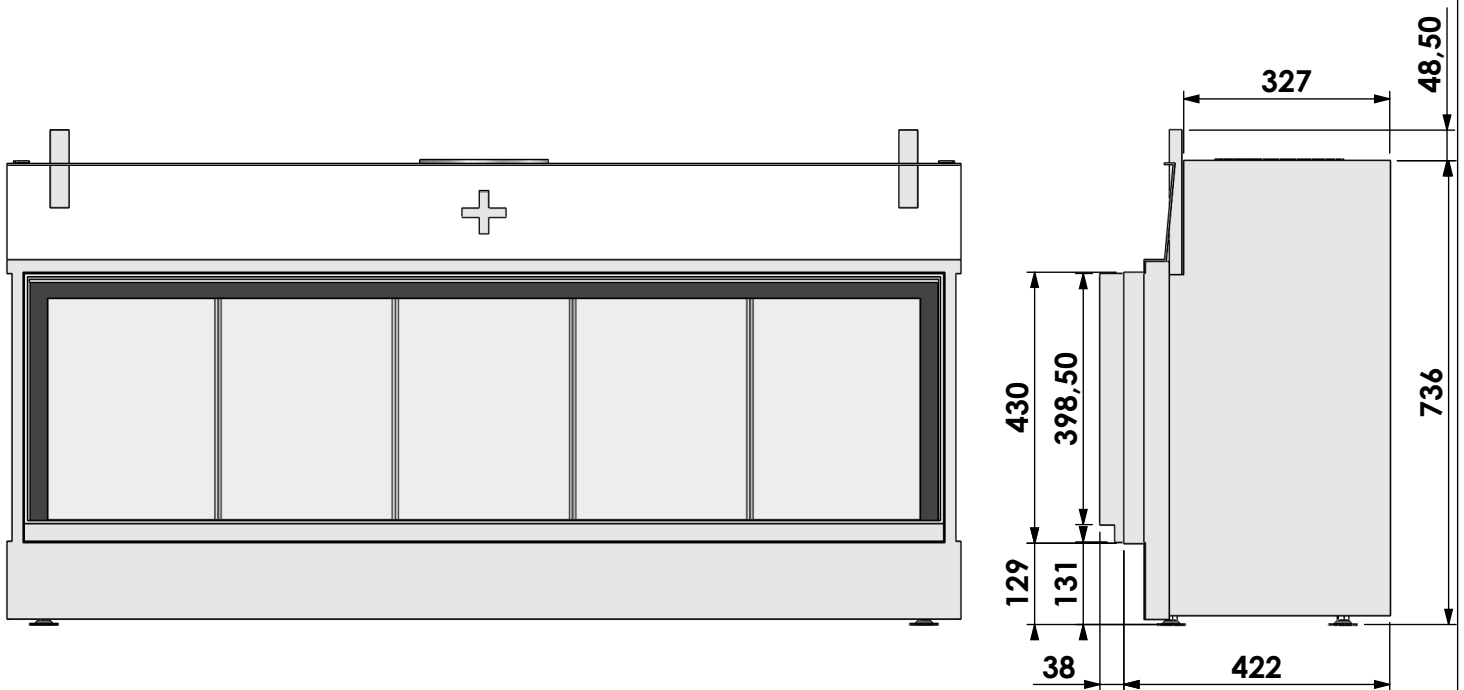

Bellfires - Hallenstraat 17
5531 AB Bladel - Netherlands
Tel. +31 (0) 497 33 92 00
Fax. +31 (0) 497 33 92 10
Email: info@bellfires.com

Name: **HBXL-3 hidden door+ 7cm**

Modifications reserved

Projection:
American

Scale:

1:12

Unit:

mm

Version:

0