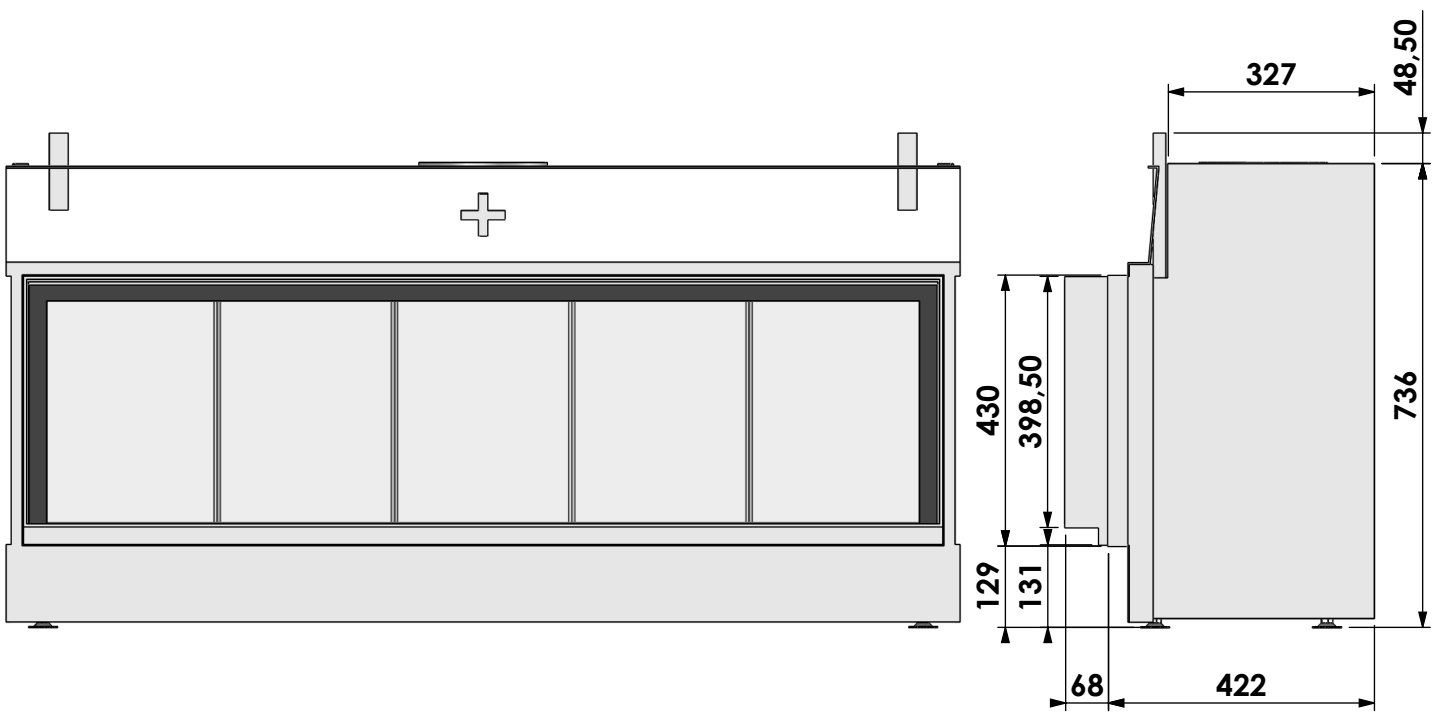

Bellfires - Hallenstraat 17
5531 AB Bladel - Netherlands
Tel. +31 (0) 497 33 92 00
Fax. +31 (0) 497 33 92 10
Email: info@bellfires.com

Name: **HBXL-3 hidden door+ 10cm**

Modifications reserved

Projection: American

Scale: **1:12**
Unit: **mm**

Version: **0**