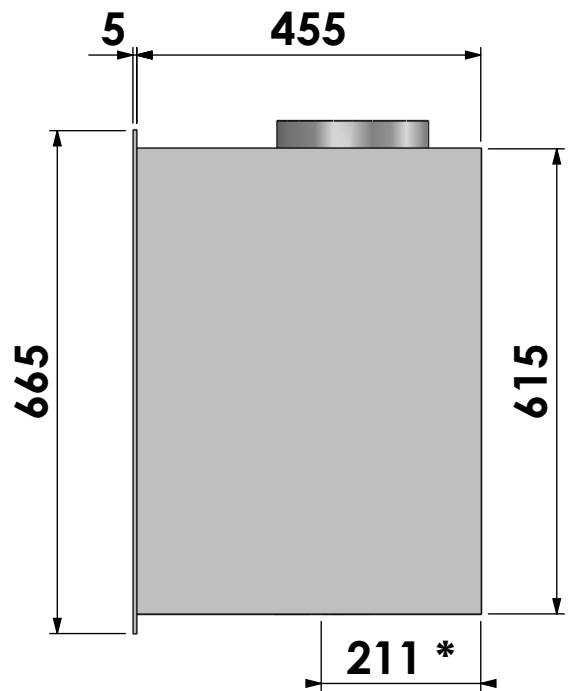

Modifications reserved

Projection:

American

Scale: 1:10

Unit: mm

Version:

0

\* = Air supply connection Ø125

Scale: 1:10

Unit: mm

Version: 0

\* = Air supply connection Ø125

Barbas - Hallenstraat 17  
5531 AB Bladel - Netherlands  
Tel. +31 (0) 497 33 92 00  
Fax. +31 (0) 497 33 92 10  
Email: info@barbas.com

Name: **Cuatro-3 80 4-sided frame**

Modifications reserved

Projection:

American

Scale: 1:10

Unit: mm

Version:

0

\* = Optional extended adjustable legs max. + 350 mm

Projection: American

Scale: 1:10  
Unit: mm

Version: 0