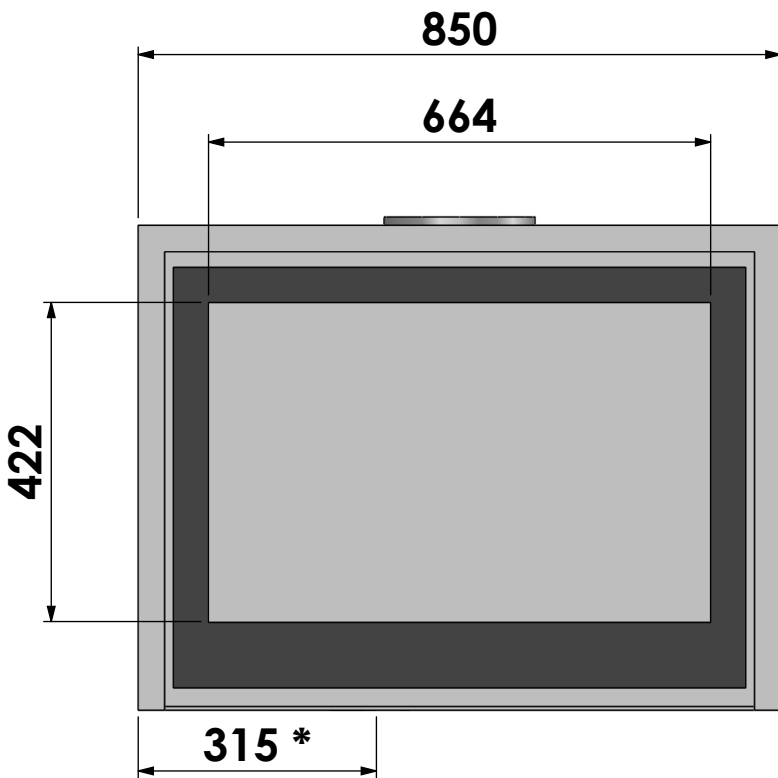

Modifications reserved

Projection:

American

Scale: 1:10

Unit: mm

Version:

0

\* = Air supply connection Ø125

Scale: 1:10

Unit: mm

Version: 0

\* = Air supply connection Ø125

Barbas - Hallenstraat 17  
5531 AB Bladel - Netherlands  
Tel. +31 (0) 497 33 92 00  
Fax. +31 (0) 497 33 92 10  
Email: info@barbas.com

Name: **Cuatro-3 80 4-sided frame**

Modifications reserved

Projection:

American

Scale: 1:10

Unit: mm

Version:

0

\* = Optional extended adjustable legs max. + 350 mm

Projection: American

Scale: 1:10  
Unit: mm

Version: 0