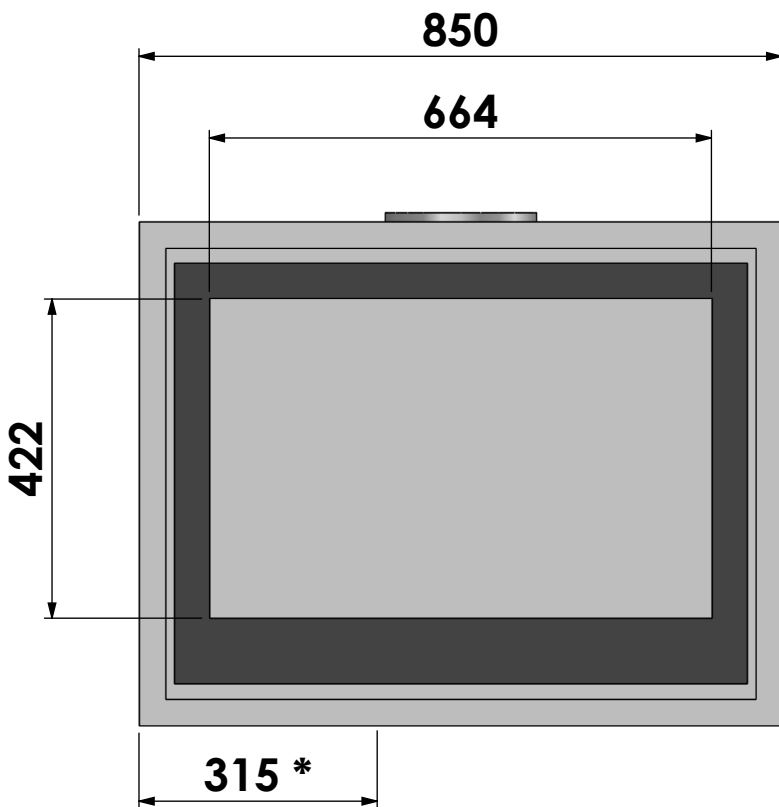

Modifications reserved

Projection:

American

Scale: 1:10

Unit: mm

Version:

0

\* = Air supply connection Ø125

Scale: 1:10

Unit: mm

Version: 0

\* = Air supply connection Ø125

Barbas - Hallenstraat 17  
5531 AB Bladel - Netherlands  
Tel. +31 (0) 497 33 92 00  
Fax. +31 (0) 497 33 92 10  
Email: info@barbas.com

Name: **Cuatro-3 80 4-sided frame**

Modifications reserved

Projection:

American

Scale: 1:10

Unit: mm

Version:

0

\* = Optional extended adjustable legs max. + 350 mm

Projection: American

Scale: 1:10  
Unit: mm

Version: 0