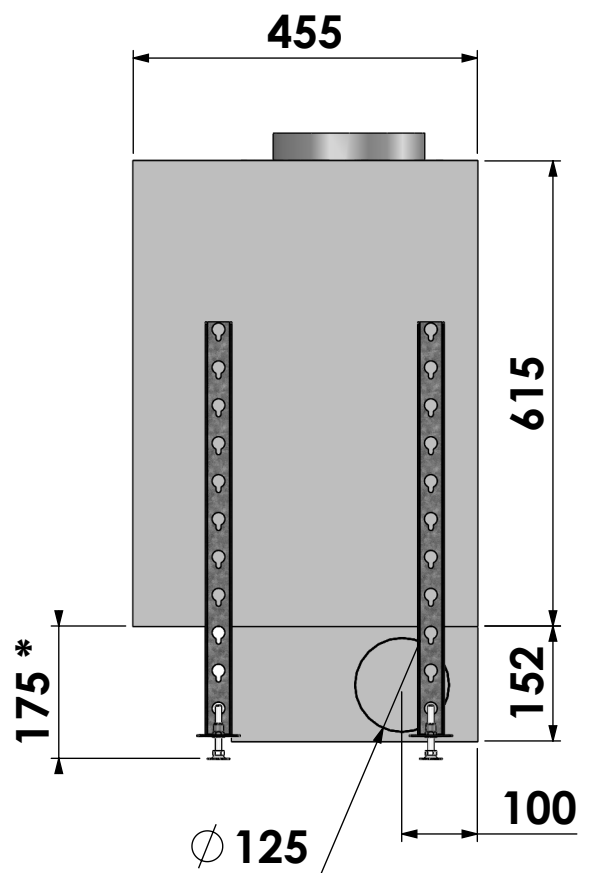

Modifications reserved

Projection:

American

Scale: 1:10

Unit: mm

Version:

0

\* = Air supply connection Ø125

Scale: 1:10

Unit: mm

Version: 0

\* = Air supply connection Ø125

Barbas - Hallenstraat 17  
5531 AB Bladel - Netherlands  
Tel. +31 (0) 497 33 92 00  
Fax. +31 (0) 497 33 92 10  
Email: info@barbas.com

Name: **Cuatro-3 80 4-sided frame**

Modifications reserved

Projection:

American

Scale: 1:10

Unit: mm

Version:

0

\* = Optional extended adjustable legs max. + 350 mm

Projection: American

Scale: 1:10  
Unit: mm

Version: 0