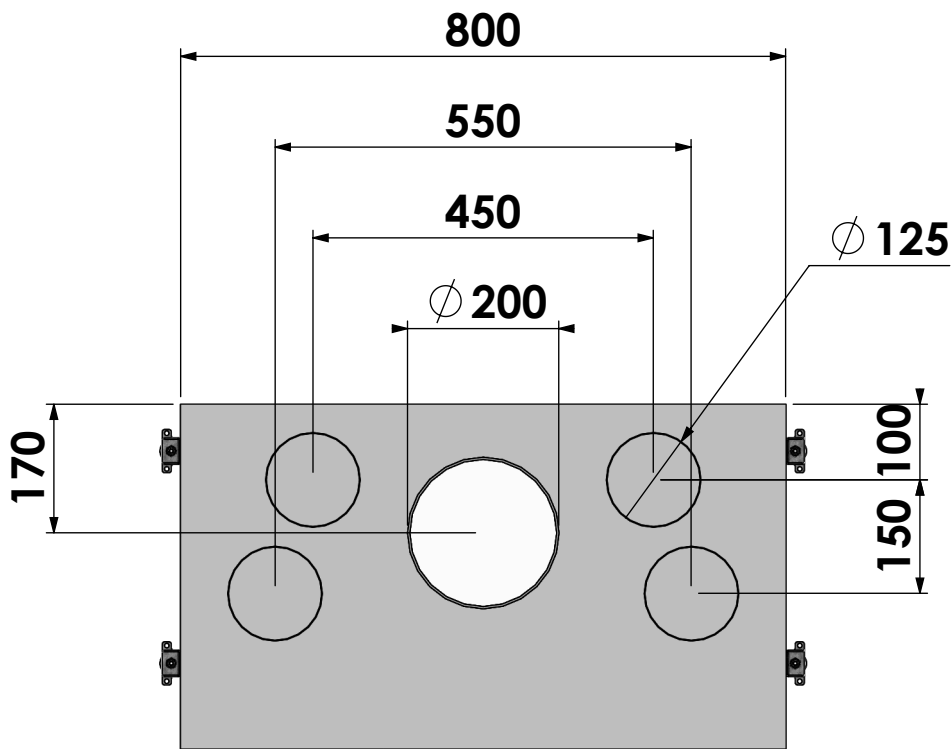

Modifications reserved

Projection:

American

Scale: 1:10

Unit: mm

Version:

0

\* = Optional extended adjustable legs max. + 350 mm

Projection: American

Scale: 1:10  
Unit: mm

Version: 0