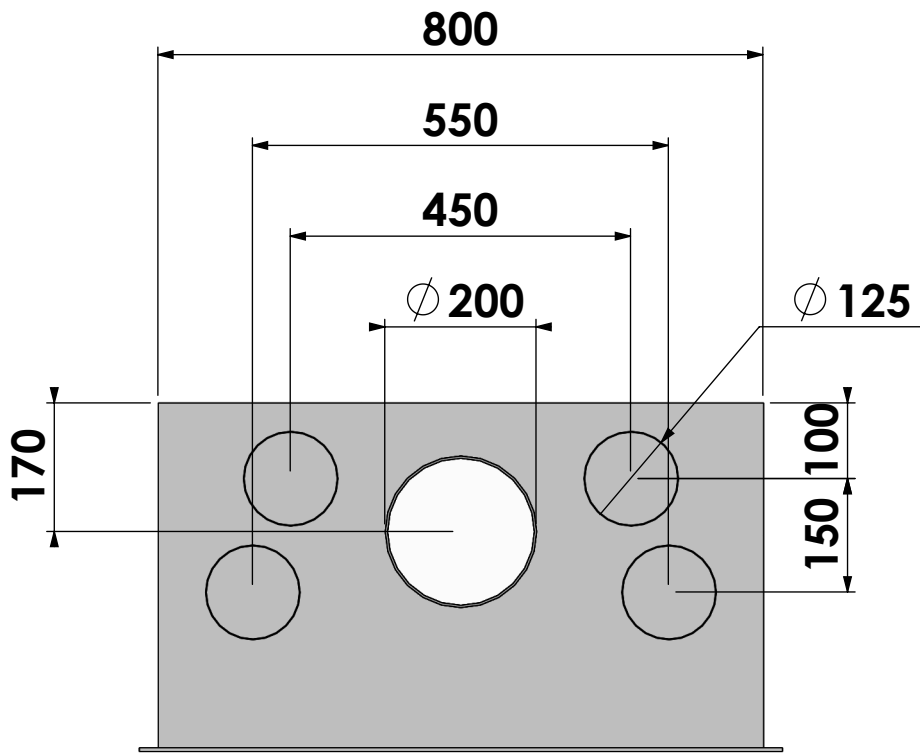

Modifications reserved

Projection:

American

Scale: 1:10

Unit: mm

Version:

0

\* = Air supply connection Ø125

Scale: 1:10

Unit: mm

Version: 0

\* = Air supply connection Ø125

Barbas - Hallenstraat 17  
5531 AB Bladel - Netherlands  
Tel. +31 (0) 497 33 92 00  
Fax. +31 (0) 497 33 92 10  
Email: info@barbas.com

Name: **Cuatro-3 80 4-sided frame**

Modifications reserved

Projection:

American

Scale: 1:10

Unit: mm

Version:

0

\* = Optional extended adjustable legs max. + 350 mm

Projection: American

Scale: 1:10  
Unit: mm

Version: 0