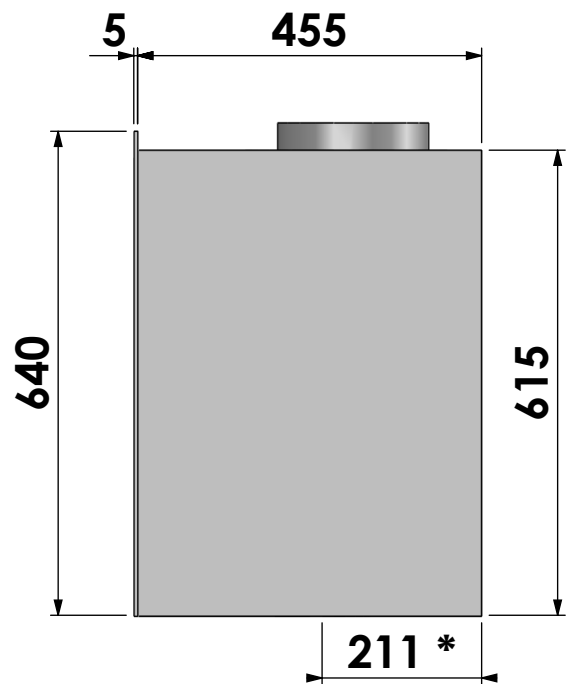

Modifications reserved

Projection:

American

Scale: 1:10

Unit: mm

Version:

0

\* = Air supply connection Ø125

Scale: 1:10

Unit: mm

Version: 0

\* = Air supply connection Ø125

Barbas - Hallenstraat 17  
5531 AB Bladel - Netherlands  
Tel. +31 (0) 497 33 92 00  
Fax. +31 (0) 497 33 92 10  
Email: info@barbas.com

Name: **Cuatro-3 80 4-sided frame**

Modifications reserved

Projection:

American

Scale: 1:10

Unit: mm

Version:

0

\* = Optional extended adjustable legs max. + 350 mm

Projection: American

Scale: 1:10  
Unit: mm

Version: 0