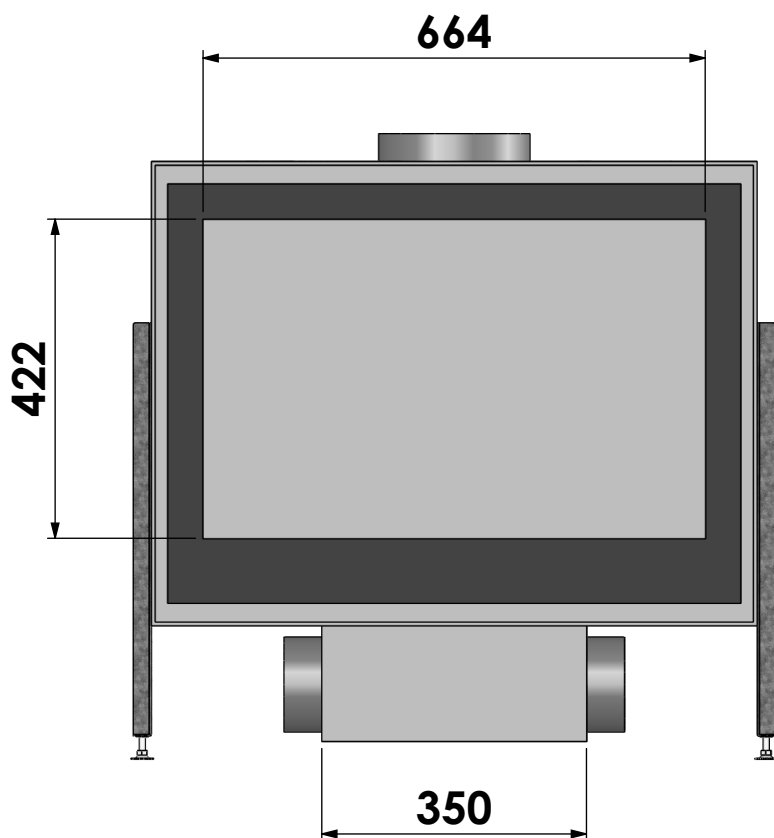

Modifications reserved

Projection:

American

Scale: 1:10

Unit: mm

Version:

0

\* = Optional extended adjustable legs max. + 350 mm

Projection: American

Scale: 1:10  
Unit: mm

Version: 0