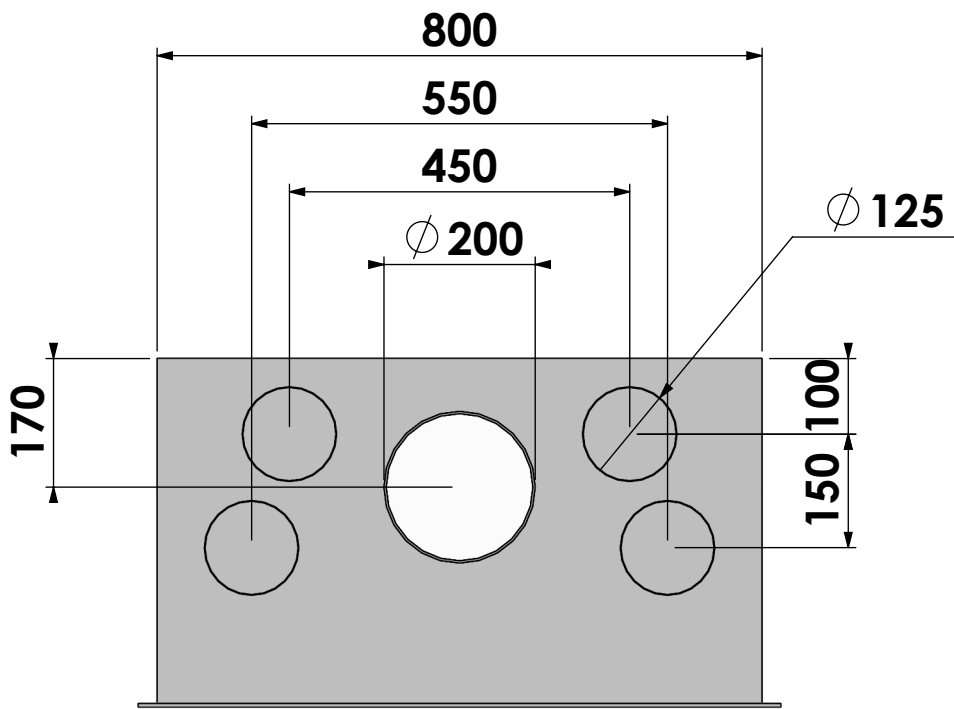

Modifications reserved

Projection:

American

Scale: 1:10

Unit: mm

Version:

0

\* = Air supply connection Ø125

Scale: 1:10

Unit: mm

Version: 0

\* = Air supply connection Ø125

Barbas - Hallenstraat 17  
5531 AB Bladel - Netherlands  
Tel. +31 (0) 497 33 92 00  
Fax. +31 (0) 497 33 92 10  
Email: info@barbas.com

Name: **Cuatro-3 80 4-sided frame**

Modifications reserved

Projection:

American

Scale: 1:10

Unit: mm

Version:

0

\* = Optional extended adjustable legs max. + 350 mm

Projection: American

Scale: 1:10  
Unit: mm

Version: 0