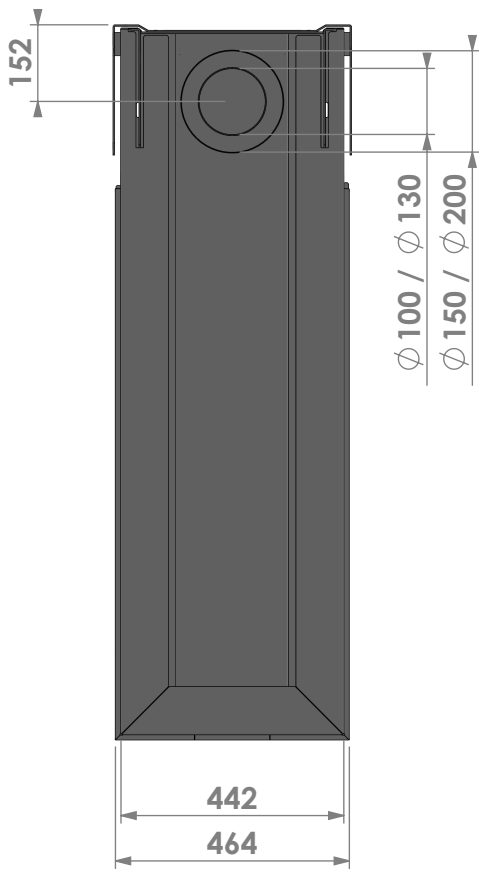

Projection:
American

Scale:

1:15

Unit:

mm

Version:

0

Control unit

Modifications reserved

Projection: American

Scale: 1:15
Unit: mm

Version: 0