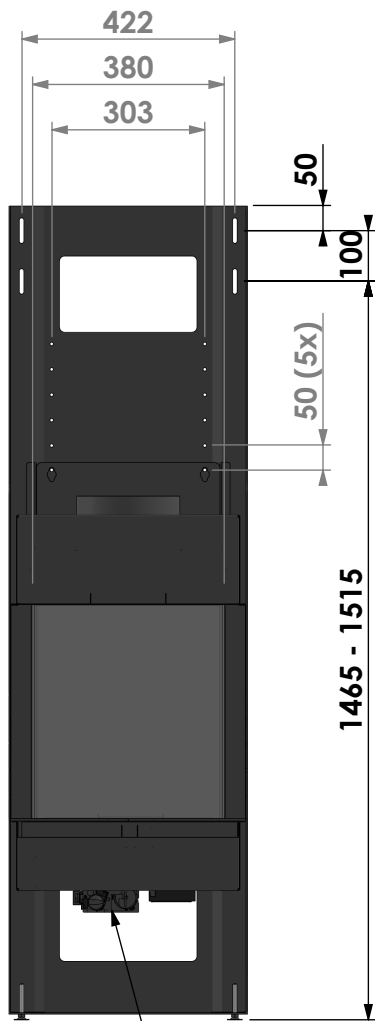

Name:

Room Divider Large-3 hidden door + convectie

Modifications reserved

Projection:
American

Scale:

1:15

Unit:

mm

Projection:
American

Scale:

1:15

Unit:

mm

Version:

0

Control unit

Modifications reserved

Projection: American

Scale: 1:15
Unit: mm

Version: 0