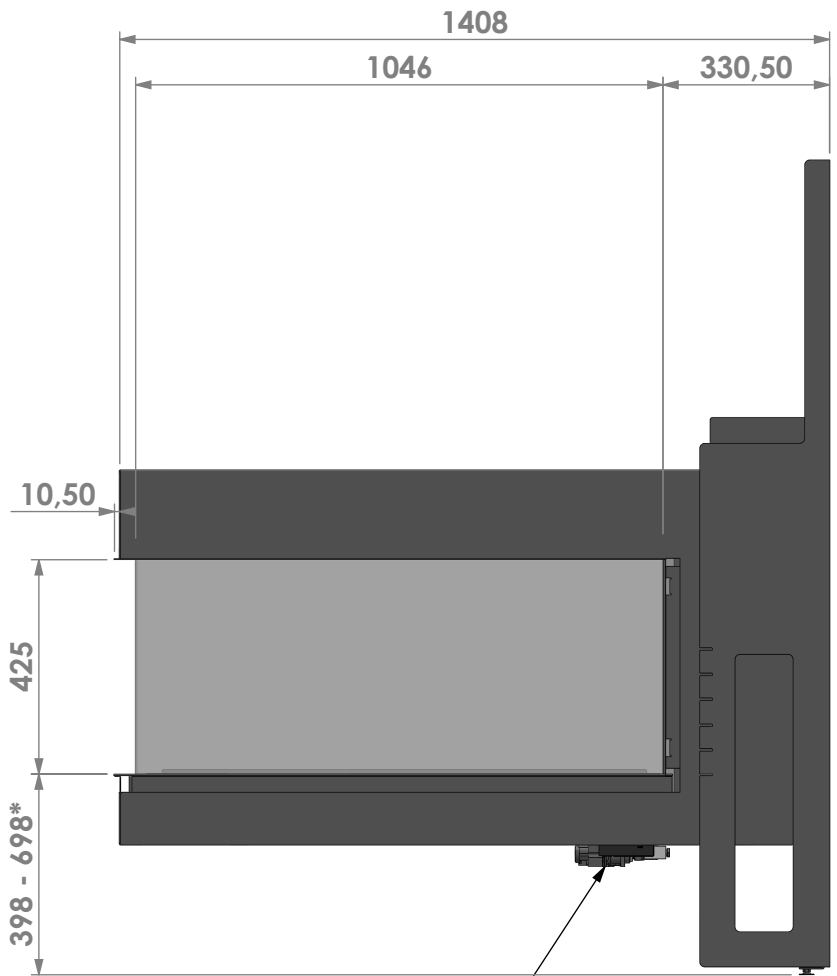

Projection:
American

Scale:

1:15

Unit:

mm

Version:

0

Control unit

Modifications reserved

Projection: American

Scale: 1:15
Unit: mm

Version: 0