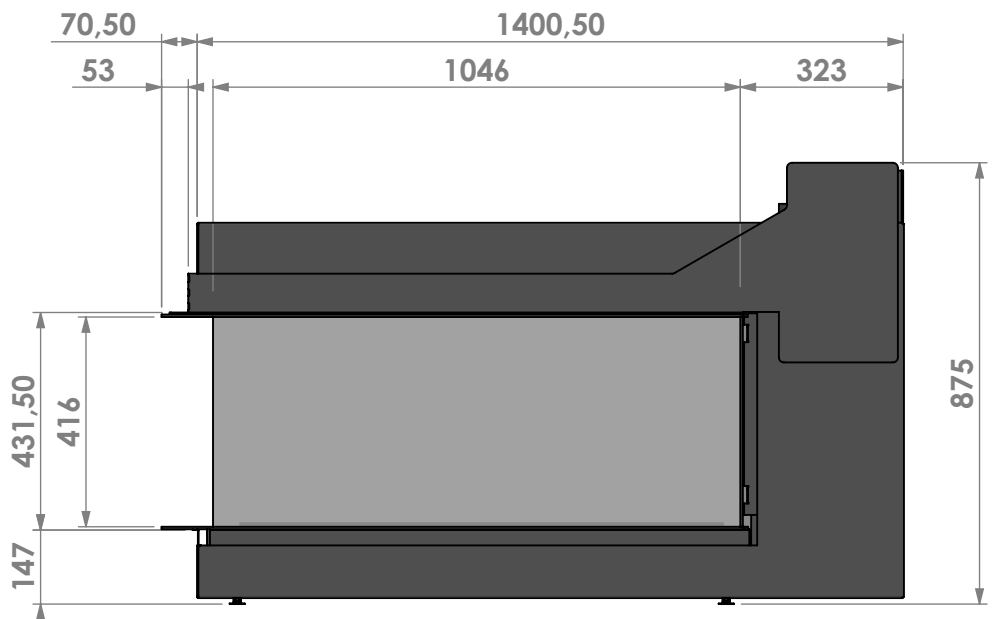

Bellfires - Hallenstraat 17
5531 AB Bladel - Netherlands
Tel. +31 (0) 497 33 92 00
Fax. +31 (0) 497 33 92 10
Email: info@bellfires.com

Name:

Room Divider Large-3 hidden door+10 cm

Modifications reserved

Projection:
American

Scale:

1:15

Unit:

mm

Version:

0