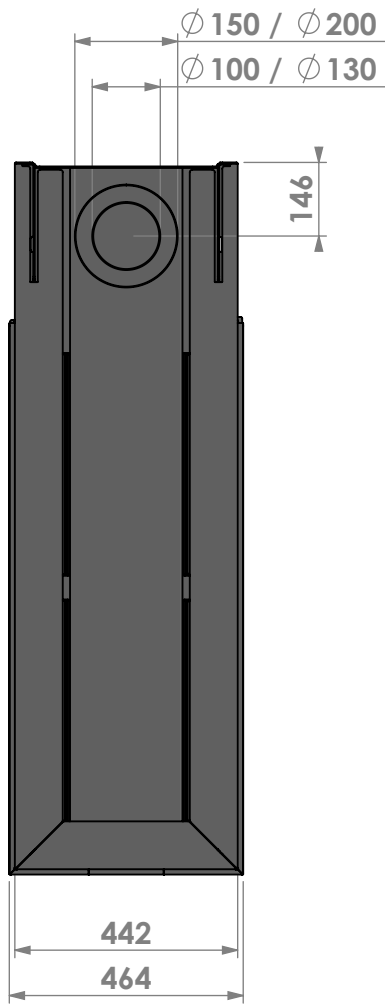

Bellfires - Hallenstraat 17
5531 AB Bladel - Netherlands
Tel. +31 (0) 497 33 92 00
Fax. +31 (0) 497 33 92 10
Email: info@bellfires.com

Name:

Room Divider Large-3 hidden door + convectie

Modifications reserved

Projection:
American

Scale:

1:15

Unit:

mm

Version:

0