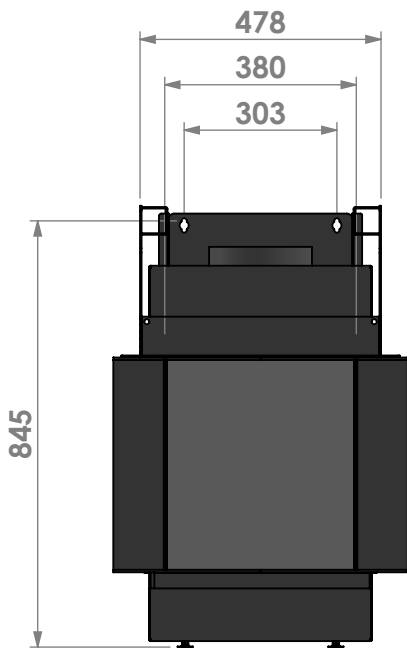

Bellfires - Hallenstraat 17
5531 AB Bladel - Netherlands
Tel. +31 (0) 497 33 92 00
Fax. +31 (0) 497 33 92 10
Email: info@bellfires.com

Name:

Room Divider Large-3 hidden door+10 cm

Modifications reserved

Projection:
American

Scale:

1:15

Unit:

mm

Version:

0