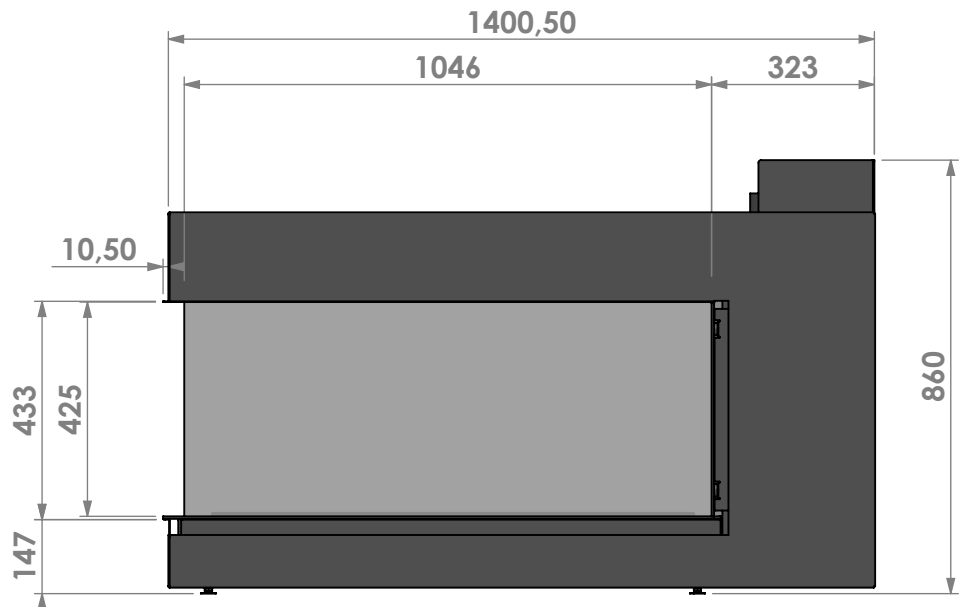

Bellfires - Hallenstraat 17
5531 AB Bladel - Netherlands
Tel. +31 (0) 497 33 92 00
Fax. +31 (0) 497 33 92 10
Email: info@bellfires.com

Name:

Room Divider Large-3 hidden door + convectie

Modifications reserved

Projection:
American

Scale:

1:15

Unit:

mm

Version:

0