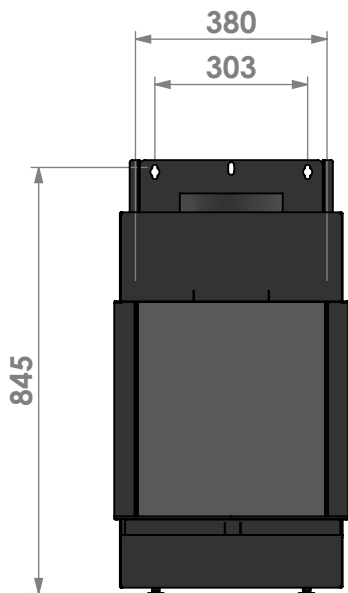

Projection:
American

Scale:

1:15

Unit:

mm

Version:

0

Bellfires - Hallenstraat 17
 5531 AB Bladel - Netherlands
 Tel. +31 (0) 497 33 92 00
 Fax. +31 (0) 497 33 92 10
 Email: info@bellfires.com

Name:

Room Divider Large-3 hidden door + convectie

Modifications reserved

Projection:
American

Scale:

1:15

Unit:

mm

Projection:
American

Scale:

1:15

Unit:

mm

Version:

0

Control unit

Modifications reserved

Projection: American

Scale: 1:15
Unit: mm

Version: 0