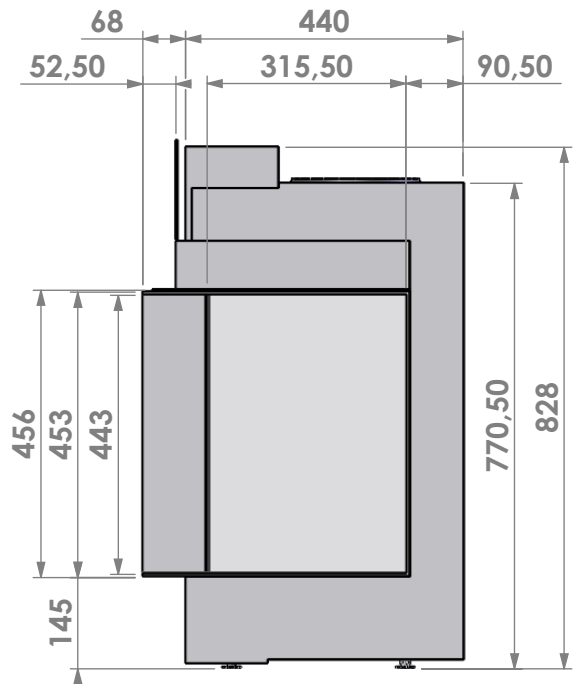

Projection: American

Scale: 1:12  
 Unit: mm

Version: 0

Bellfires - Hallenstraat 17  
 5531 AB Bladel - Netherlands  
 Tel. +31 (0) 497 33 92 00  
 Fax. +31 (0) 497 33 92 10  
 Email: info@bellfires.com

Name: **Corner Bell Small 3 R hidden door+ 10 cm**

Modifications reserved

Projection: American

Scale: 1:12  
 Unit: mm

Version: 0