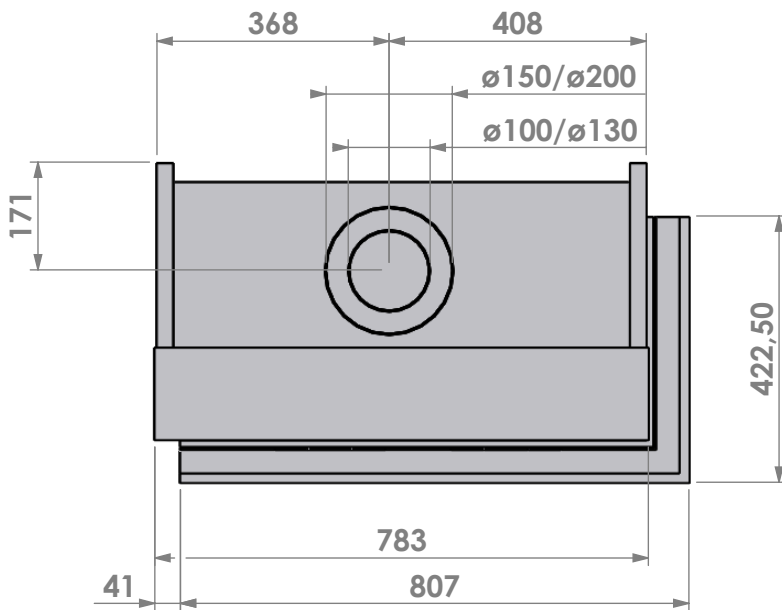

Projection: American

Scale: 1:12  
 Unit: mm

Version: 0

Bellfires - Hallenstraat 17  
 5531 AB Bladel - Netherlands  
 Tel. +31 (0) 497 33 92 00  
 Fax. +31 (0) 497 33 92 10  
 Email: info@bellfires.com

Name: **Corner Bell Small 3 R hidden door+ 10 cm**

Modifications reserved

Projection: American

Scale: 1:12  
 Unit: mm

Version: 0