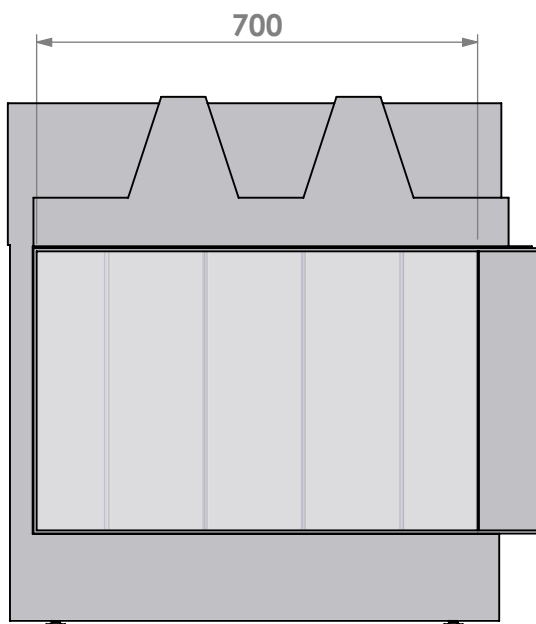

Projection: American

Scale: 1:12  
 Unit: mm

Version: 0

Bellfires - Hallenstraat 17  
 5531 AB Bladel - Netherlands  
 Tel. +31 (0) 497 33 92 00  
 Fax. +31 (0) 497 33 92 10  
 Email: info@bellfires.com

Name: **Corner Bell Small 3 R hidden door+ 10 cm**

Modifications reserved

Projection: American

Scale: 1:12  
 Unit: mm

Version: 0