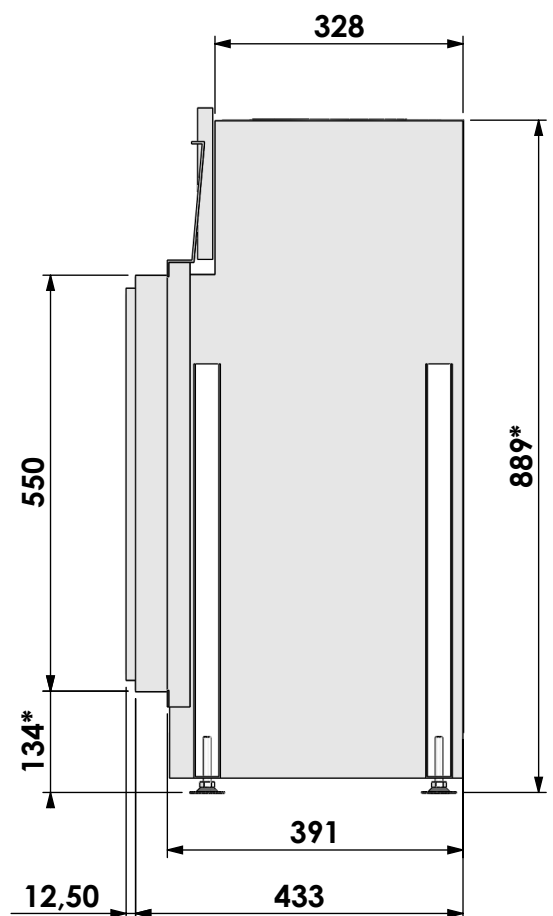

Scale:

1:10

Unit:

mm

Version:

0

Bellfires - Hallenstraat 17
 5531 AB Bladel - Netherlands
 Tel. +31 (0) 497 33 92 00
 Fax. +31 (0) 497 33 92 10
 Email: info@bellfires.com

Name: **Derby Small-3 floating frame**

Modifications reserved

Projection:
American

Scale: **1:10**
Unit: **mm**

Version: **0**

* = optional extended adjustable legs max. + 350 mm

Bellfires - Hallenstraat 17
5531 AB Bladel - Netherlands
Tel. +31 (0) 497 33 92 00
Fax. +31 (0) 497 33 92 10
Email: info@bellfires.com

Name:

Derby Small-3 hidden door + 10cm

Modifications reserved

Projection:
American

Scale:

1:10

Unit:

mm

Modifications reserved

Projection:
American

Scale: **1:10**
Unit: **mm**

Version: **0**