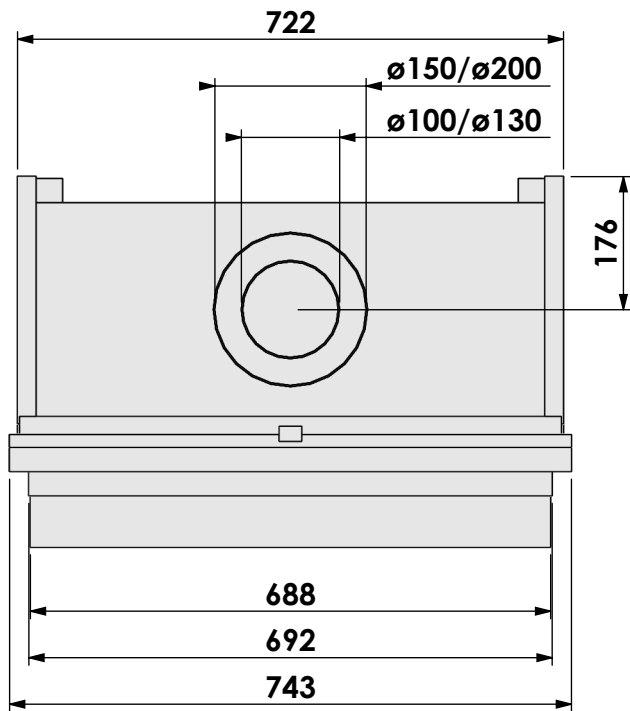

Name: **Derby Small-3 hidden door+7cm**

Modifications reserved

Projection: American

Scale: 1:10
 Unit: mm

Version: 0

Bellfires - Hallenstraat 17
5531 AB Bladel - Netherlands
Tel. +31 (0) 497 33 92 00
Fax. +31 (0) 497 33 92 10
Email: info@bellfires.com

Name:

Derby Small-3 hidden door + 10cm

Modifications reserved

Projection:
American

Scale:

1:10

Unit:

mm

Modifications reserved

Projection:
American

Scale: **1:10**
Unit: **mm**

Version: **0**