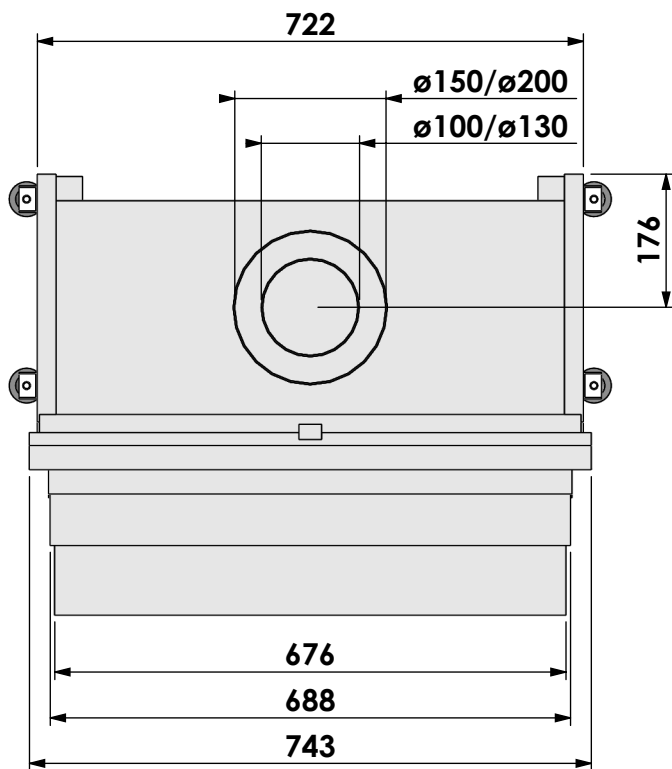

* = optional extended adjustable legs max. + 350 mm

Bellfires - Hallenstraat 17
5531 AB Bladel - Netherlands
Tel. +31 (0) 497 33 92 00
Fax. +31 (0) 497 33 92 10
Email: info@bellfires.com

Name:

Derby Small-3 hidden door+10cm stone bar

Modifications reserved

Projection:
American

Scale: **1:10**
Unit: **mm**

Version: **0**