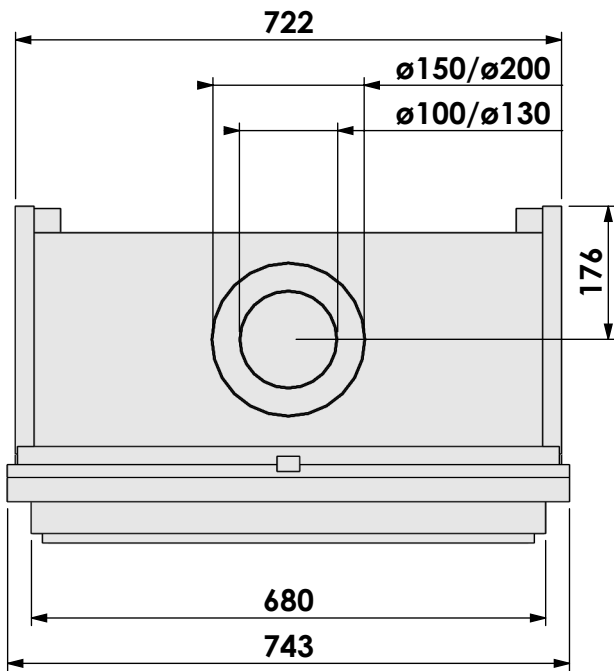

Bellfires - Hallenstraat 17
5531 AB Bladel - Netherlands
Tel. +31 (0) 497 33 92 00
Fax. +31 (0) 497 33 92 10
Email: info@bellfires.com

Name: **Derby Small-3 floating frame**

Modifications reserved

Projection:
American

Scale: **1:10**
Unit: **mm**

Version: **0**