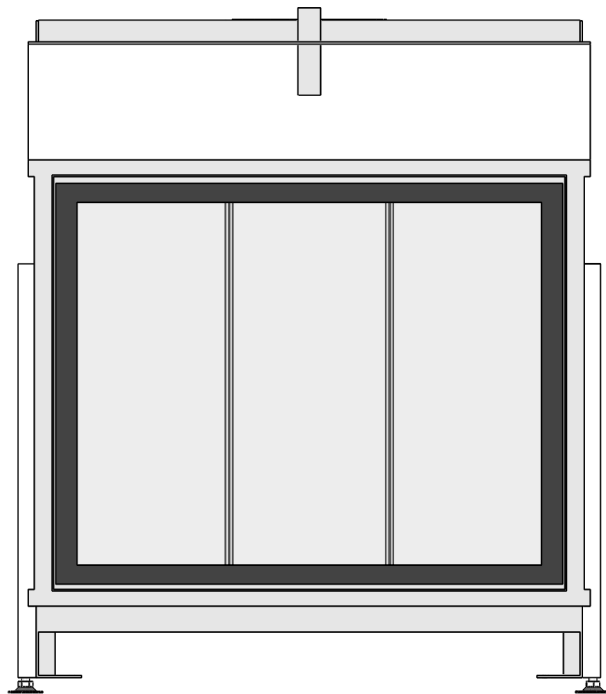

Name:

Derby Small-3 floating frame convection casing

Modifications reserved

Projection:
American

Scale: 1:10
Unit: mm

Version: 0

* = optional extended adjustable legs max. + 350 mm

Bellfires - Hallenstraat 17
5531 AB Bladel - Netherlands
Tel. +31 (0) 497 33 92 00
Fax. +31 (0) 497 33 92 10
Email: info@bellfires.com