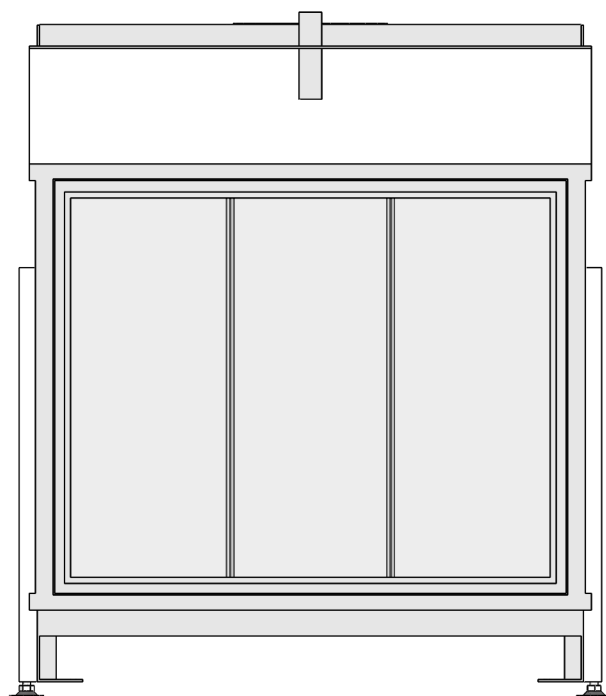

Modifications reserved

Projection:
American

Scale: **1:10**
Unit: **mm**

Version: **0**

* = optional extended adjustable legs max. + 350 mm

Bellfires - Hallenstraat 17
5531 AB Bladel - Netherlands
Tel. +31 (0) 497 33 92 00
Fax. +31 (0) 497 33 92 10
Email: info@bellfires.com

Name:

Derby Small-3 floating frame convection casing

Modifications reserved

Projection:
American

Scale: 1:10
Unit: mm

Version: 0

* = optional extended adjustable legs max. + 350 mm

Bellfires - Hallenstraat 17
5531 AB Bladel - Netherlands
Tel. +31 (0) 497 33 92 00
Fax. +31 (0) 497 33 92 10
Email: info@bellfires.com

Modifications reserved

Projection:
American

Scale: **1:10**
Unit: **mm**

Version: **0**