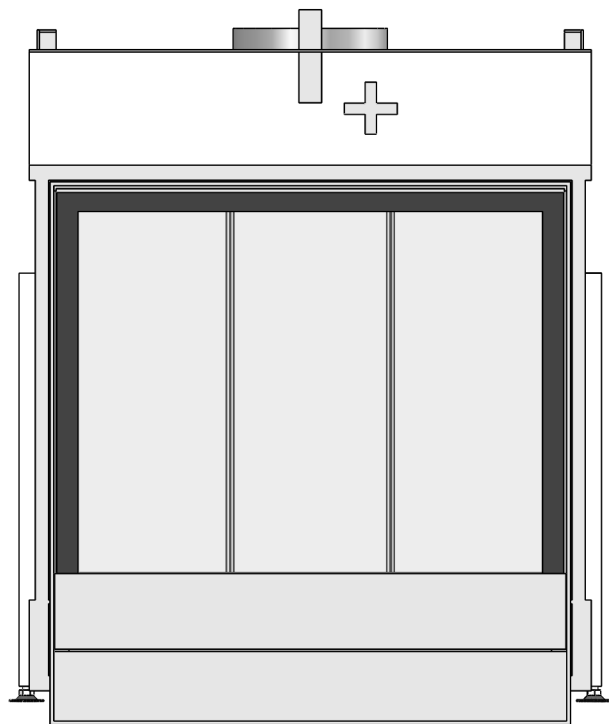

* = optional extended adjustable legs max. + 350 mm

Bellfires - Hallenstraat 17
5531 AB Bladel - Netherlands
Tel. +31 (0) 497 33 92 00
Fax. +31 (0) 497 33 92 10
Email: info@bellfires.com

Name:

Derby Small-3 hidden door+10cm stone bar

Modifications reserved

Projection:
American

Scale: **1:10**
Unit: **mm**

Version: **0**