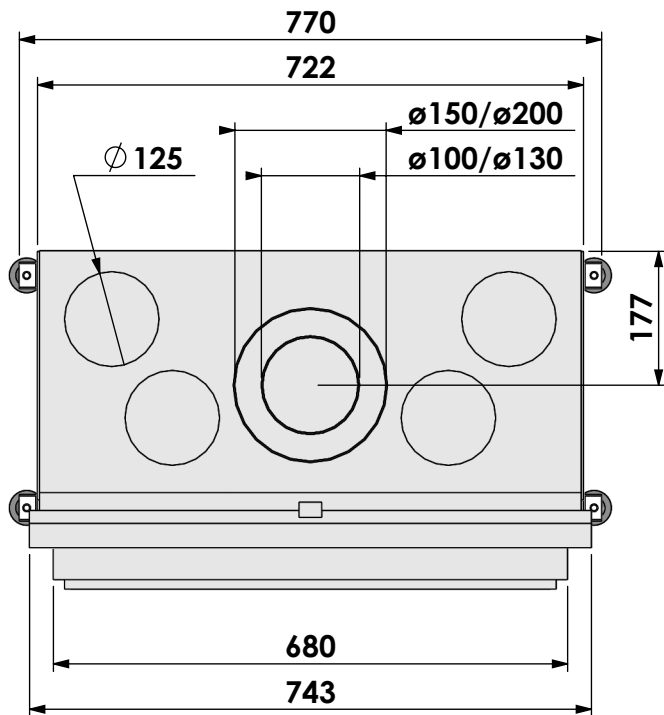

Modifications reserved

Projection:
American

Scale: **1:10**
Unit: **mm**

Version: **0**

* = optional extended adjustable legs max. + 350 mm

Bellfires - Hallenstraat 17
5531 AB Bladel - Netherlands
Tel. +31 (0) 497 33 92 00
Fax. +31 (0) 497 33 92 10
Email: info@bellfires.com

Name:

Derby Small-3 floating frame convection casing

Modifications reserved

Projection:
American

Scale: 1:10
Unit: mm

Version: 0

* = optional extended adjustable legs max. + 350 mm

Bellfires - Hallenstraat 17
5531 AB Bladel - Netherlands
Tel. +31 (0) 497 33 92 00
Fax. +31 (0) 497 33 92 10
Email: info@bellfires.com

Name:

Derby Small-3 hidden door + 10cm

Modifications reserved

Projection:
American

Scale:

1:10

Unit:

mm

Modifications reserved

Projection:
American

Scale: **1:10**
Unit: **mm**

Version: **0**