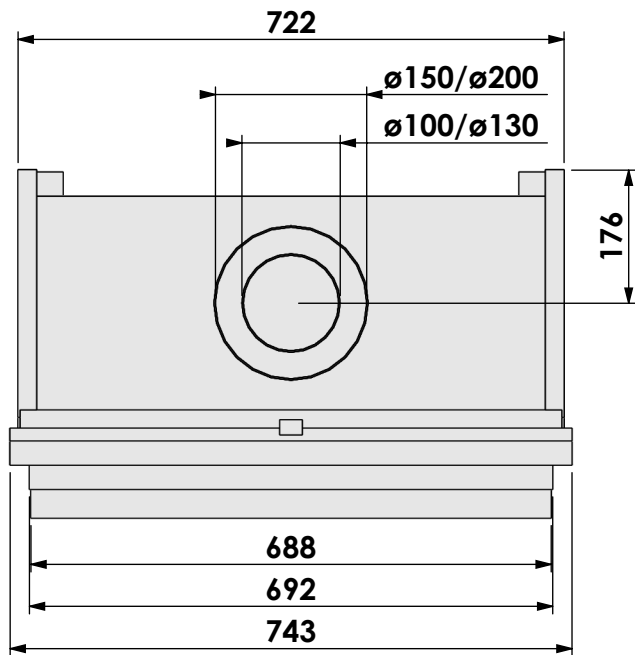

Name:

Derby Small-3 floating frame convection casing

Modifications reserved

Projection:
American

Scale: 1:10
Unit: mm

Version: 0

* = optional extended adjustable legs max. + 350 mm

Bellfires - Hallenstraat 17
5531 AB Bladel - Netherlands
Tel. +31 (0) 497 33 92 00
Fax. +31 (0) 497 33 92 10
Email: info@bellfires.com

Name:

Derby Small-3 hidden door convection casing

Modifications reserved

Projection:
American

Scale: 1:10
Unit: mm

Version: 0

Bellfires - Hallenstraat 17
 5531 AB Bladel - Netherlands
 Tel. +31 (0) 497 33 92 00
 Fax. +31 (0) 497 33 92 10
 Email: info@bellfires.com

Name:

Derby Small-3 hidden door + 10cm

Modifications reserved

Projection:
American

Scale:

1:10

Unit:

mm

Modifications reserved

Projection:
American

Scale: **1:10**
Unit: **mm**

Version: **0**