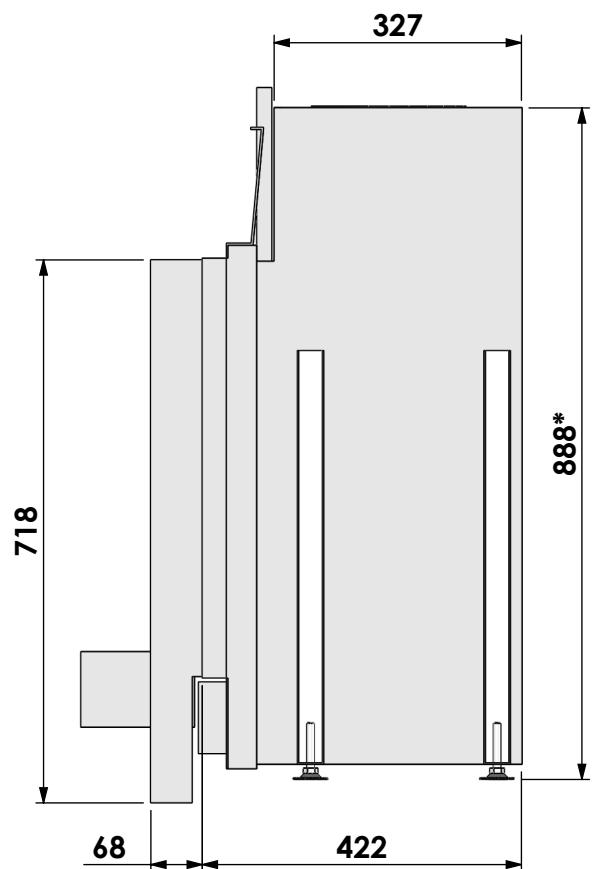

* = optional extended adjustable legs max. + 350 mm

Bellfires - Hallenstraat 17
5531 AB Bladel - Netherlands
Tel. +31 (0) 497 33 92 00
Fax. +31 (0) 497 33 92 10
Email: info@bellfires.com

Name:

Derby Small-3 hidden door+10cm stone bar

Modifications reserved

Projection:
American

Scale: **1:10**
Unit: **mm**

Version: **0**