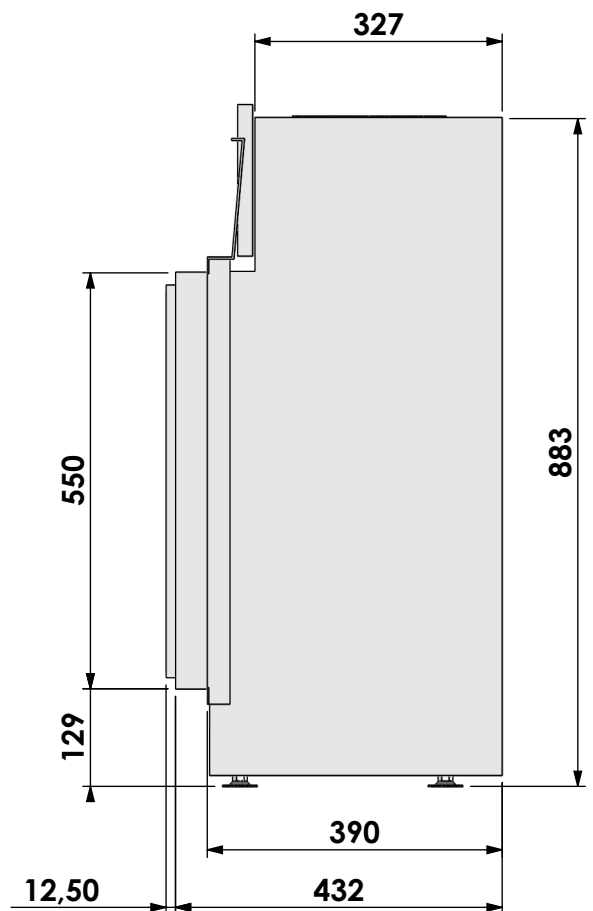

Bellfires - Hallenstraat 17
5531 AB Bladel - Netherlands
Tel. +31 (0) 497 33 92 00
Fax. +31 (0) 497 33 92 10
Email: info@bellfires.com

Name: **Derby Small-3 floating frame**

Modifications reserved

Projection:
American

Scale: **1:10**
Unit: **mm**

Version: **0**