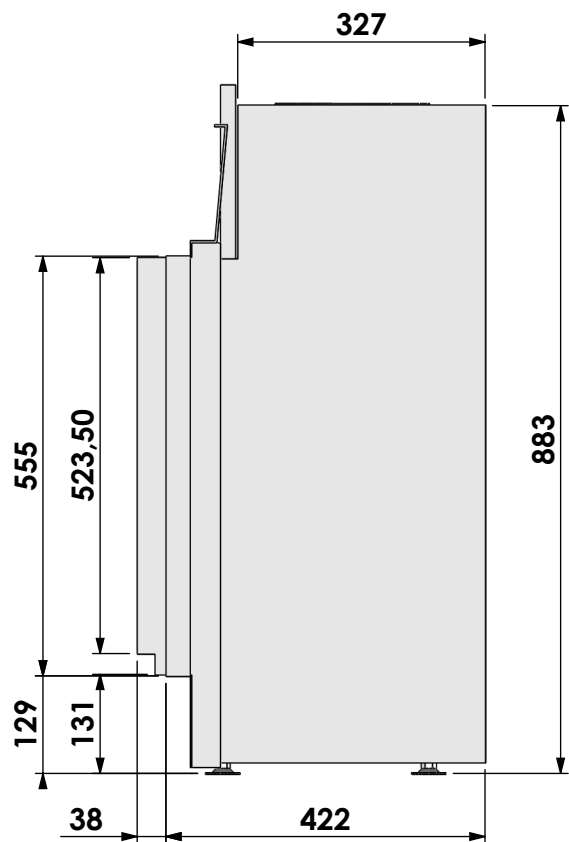

Name:

Derby Small-3 floating frame convection casing

Modifications reserved

Projection:
American

Scale: 1:10
Unit: mm

Version: 0

* = optional extended adjustable legs max. + 350 mm

Bellfires - Hallenstraat 17
5531 AB Bladel - Netherlands
Tel. +31 (0) 497 33 92 00
Fax. +31 (0) 497 33 92 10
Email: info@bellfires.com

Name:

Derby Small-3 hidden door convection casing

Modifications reserved

Projection:
American

Scale: 1:10
Unit: mm

Version: 0

Bellfires - Hallenstraat 17
 5531 AB Bladel - Netherlands
 Tel. +31 (0) 497 33 92 00
 Fax. +31 (0) 497 33 92 10
 Email: info@bellfires.com

Name:

Derby Small-3 hidden door + 10cm

Modifications reserved

Projection:
American

Scale:

1:10

Unit:

mm

Modifications reserved

Projection:
American

Scale: **1:10**
Unit: **mm**

Version: **0**