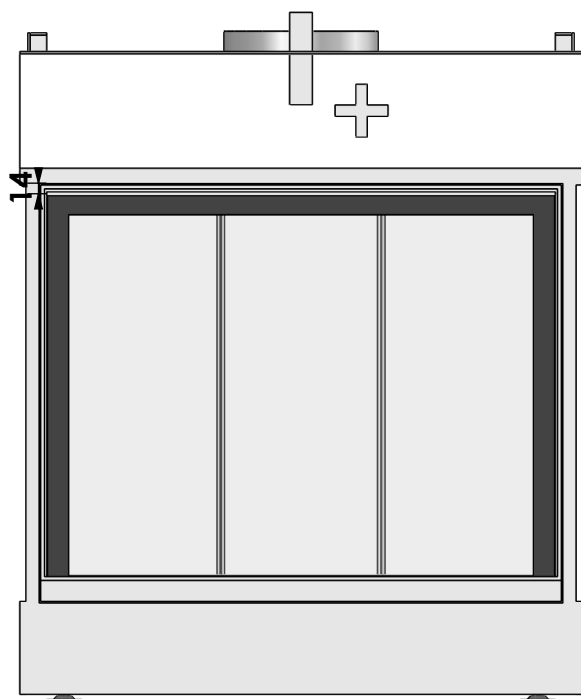

Name:

Derby Small-3 floating frame convection casing

Modifications reserved

Projection:
American

Scale: 1:10
Unit: mm

Version: 0

* = optional extended adjustable legs max. + 350 mm

Bellfires - Hallenstraat 17
5531 AB Bladel - Netherlands
Tel. +31 (0) 497 33 92 00
Fax. +31 (0) 497 33 92 10
Email: info@bellfires.com

Name:

Derby Small-3 hidden door convection casing

Modifications reserved

Projection:
American

Scale: 1:10
Unit: mm

Version: 0

Bellfires - Hallenstraat 17
 5531 AB Bladel - Netherlands
 Tel. +31 (0) 497 33 92 00
 Fax. +31 (0) 497 33 92 10
 Email: info@bellfires.com