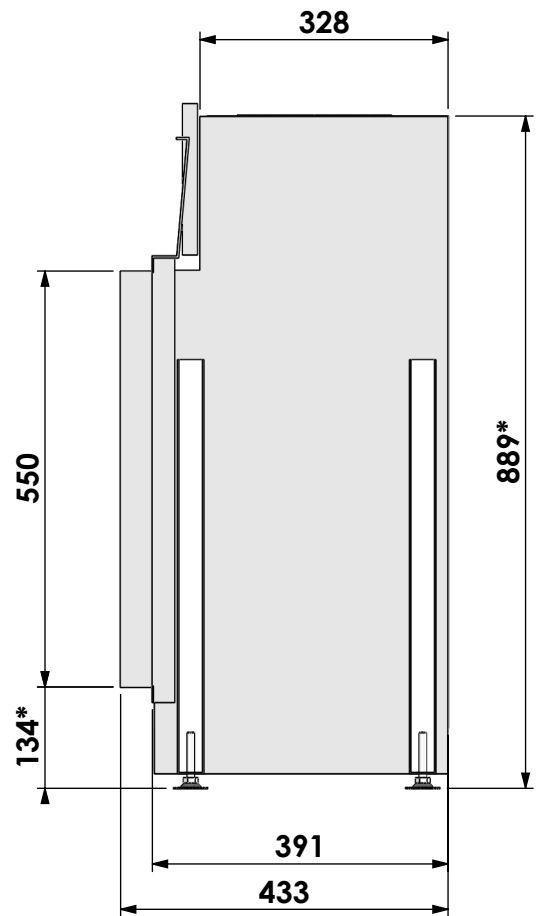

Name:

Derby Small-3 floating frame convection casing

Modifications reserved

Projection:
American

Scale: 1:10
Unit: mm

Version: 0

* = optional extended adjustable legs max. + 350 mm

Bellfires - Hallenstraat 17
5531 AB Bladel - Netherlands
Tel. +31 (0) 497 33 92 00
Fax. +31 (0) 497 33 92 10
Email: info@bellfires.com

Name:

Derby Small-3 hidden door + 10cm

Modifications reserved

Projection:
American

Scale:

1:10

Unit:

mm

Modifications reserved

Projection:
American

Scale: **1:10**
Unit: **mm**

Version: **0**