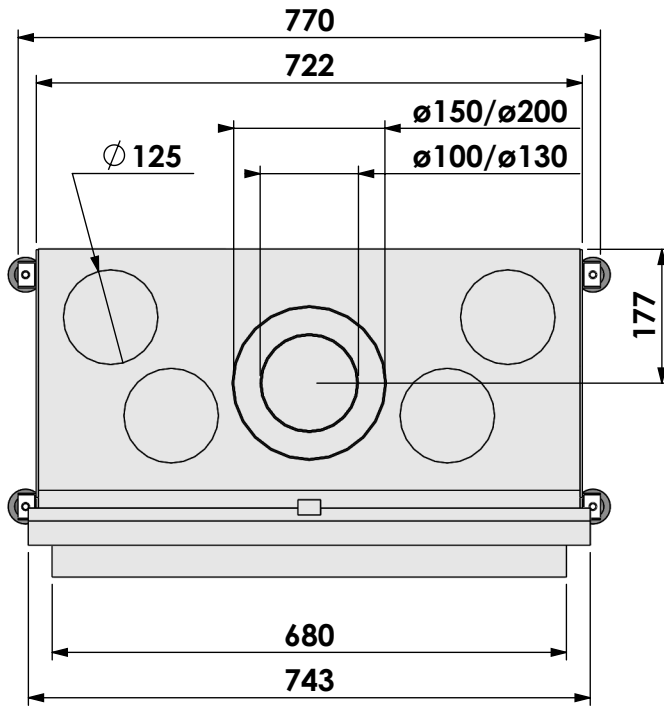

Name:

Derby Small-3 floating frame convection casing

Modifications reserved

Projection:
American

Scale: 1:10
Unit: mm

Version: 0

* = optional extended adjustable legs max. + 350 mm

Bellfires - Hallenstraat 17
5531 AB Bladel - Netherlands
Tel. +31 (0) 497 33 92 00
Fax. +31 (0) 497 33 92 10
Email: info@bellfires.com

Name:

Derby Small-3 hidden door + 10cm

Modifications reserved

Projection:
American

Scale:

1:10

Unit:

mm

Modifications reserved

Projection:
American

Scale: **1:10**
Unit: **mm**

Version: **0**