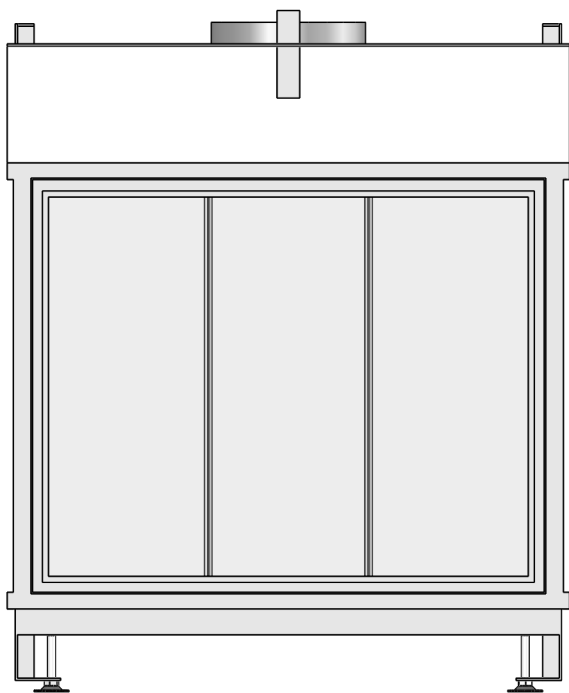

Bellfires - Hallenstraat 17
5531 AB Bladel - Netherlands
Tel. +31 (0) 497 33 92 00
Fax. +31 (0) 497 33 92 10
Email: info@bellfires.com

Name: **Derby Small-3 floating frame**

Modifications reserved

Projection:
American

Scale: **1:10**
Unit: **mm**

Version: **0**