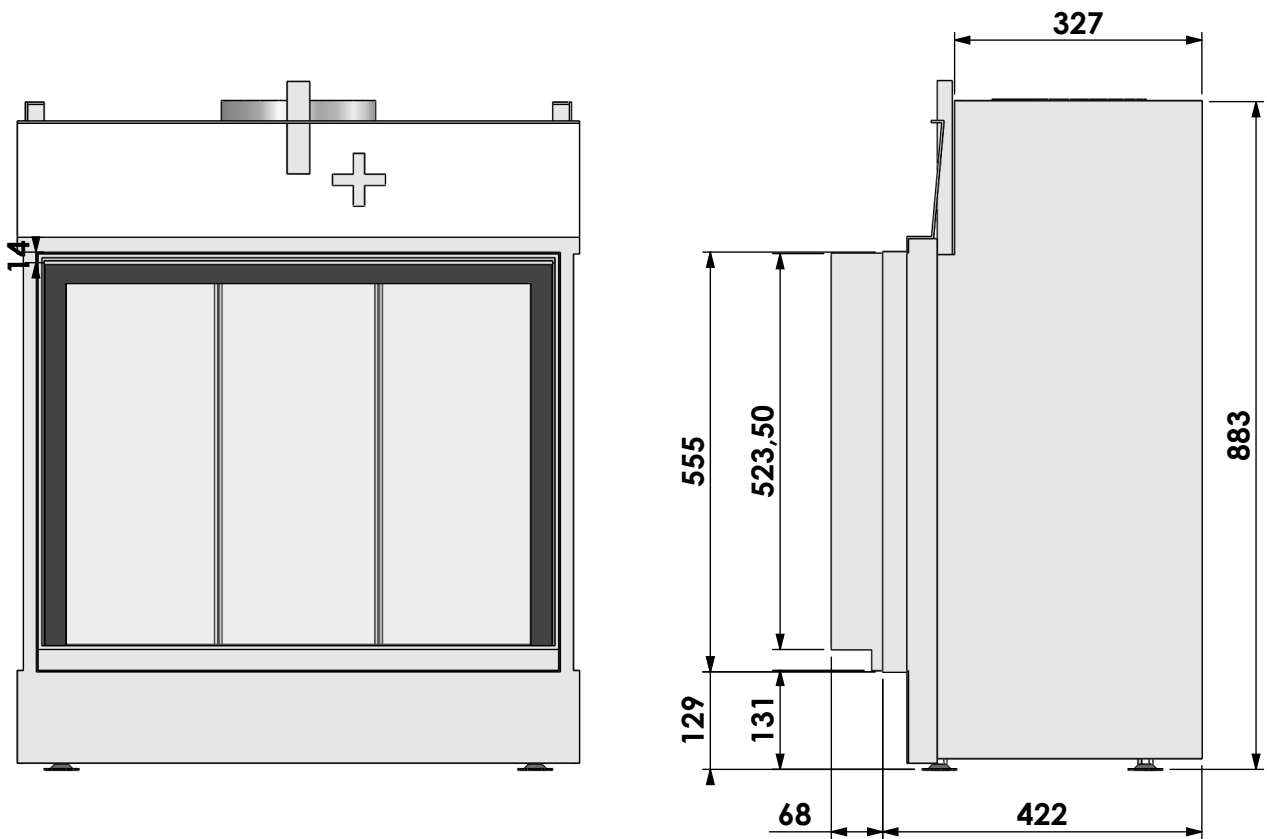

Name: **Derby Small-3 hidden door+7cm**

Modifications reserved

Projection: American

Scale: 1:10
 Unit: mm

Version: 0

Bellfires - Hallenstraat 17
5531 AB Bladel - Netherlands
Tel. +31 (0) 497 33 92 00
Fax. +31 (0) 497 33 92 10
Email: info@bellfires.com

Name:

Derby Small-3 hidden door + 10cm

Modifications reserved

Projection:
American

Scale:

1:10

Unit:

mm

Modifications reserved

Projection:
American

Scale: **1:10**
Unit: **mm**

Version: **0**