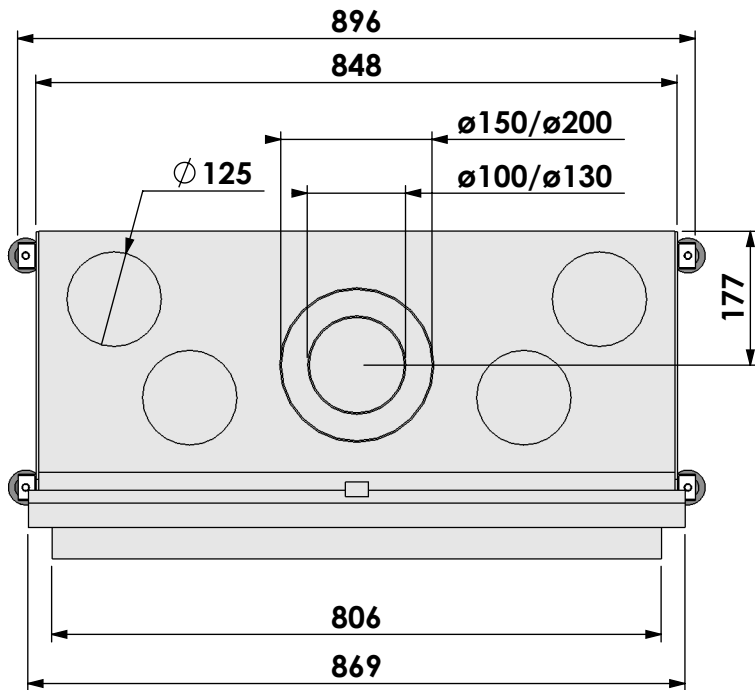

Modifications reserved

Projection:
American

Scale:

1:10

Unit:

mm

Version:

0

Name: **HBXS-3 hidden door+ 7cm**

Modifications reserved

Projection:
American

Scale:

1:10

Unit:

mm

Version:

Name: **HBXS-3 hidden door+ 10 cm stone bar**

Modifications reserved

Projection: American

Scale: 1:10
Unit: mm

Version: 0