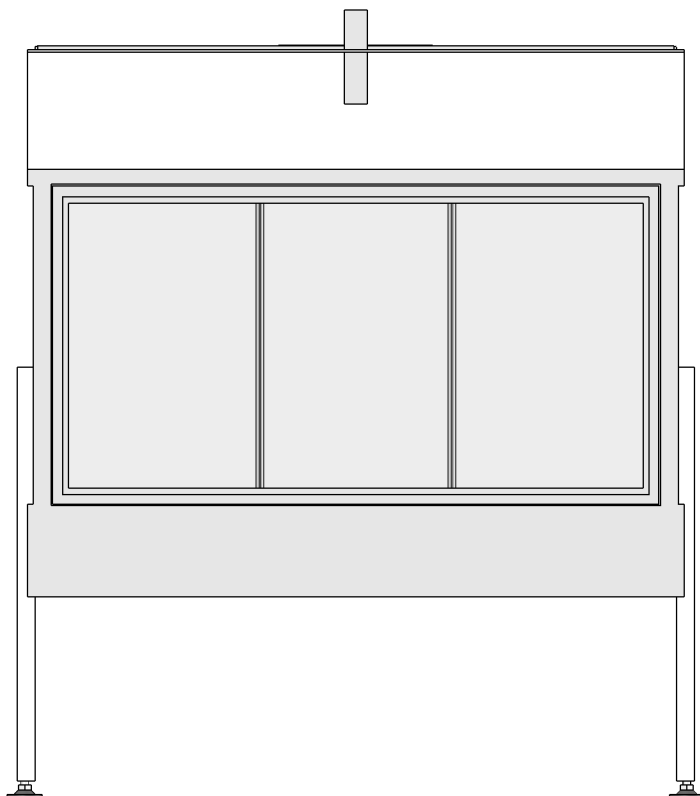

* = optional extended adjustable legs max. + 350 mm

Bellfires - Hallenstraat 17
5531 AB Bladel - Netherlands
Tel. +31 (0) 497 33 92 00
Fax. +31 (0) 497 33 92 10
Email: info@bellfires.com

Name:

HBXS-3 floating frame convection casing