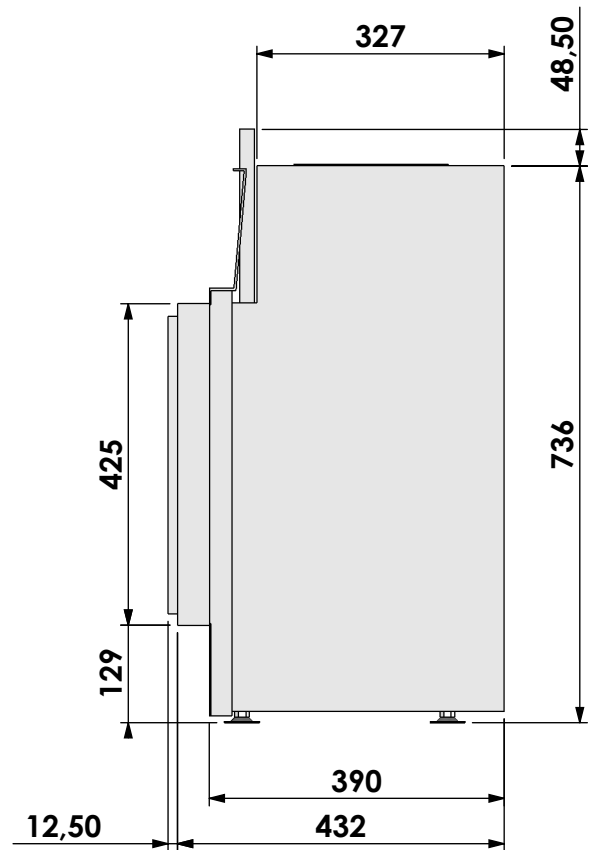

Bellfires - Hallenstraat 17
5531 AB Bladel - Netherlands
Tel. +31 (0) 497 33 92 00
Fax. +31 (0) 497 33 92 10
Email: info@bellfires.com

Name: **HBXS-3 floating frame**

Modifications reserved

Projection:
American

Scale:

1:10

Unit:

mm

Version:

0