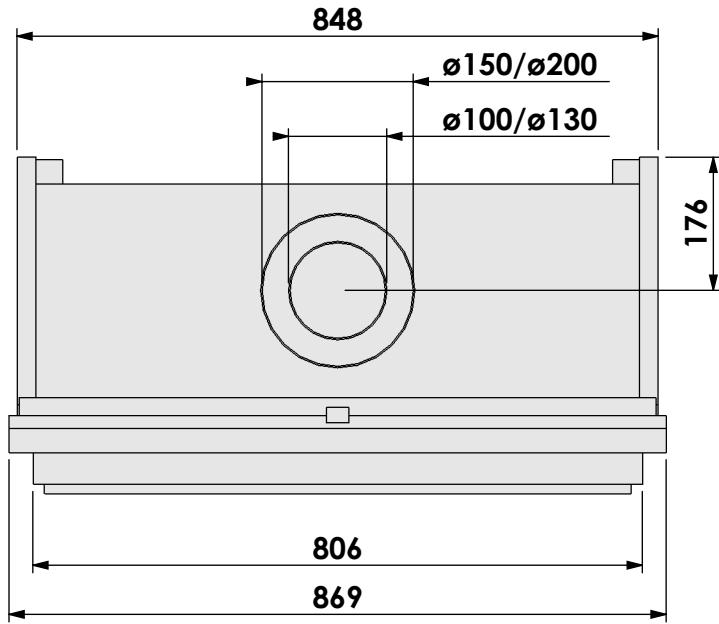

Bellfires - Hallenstraat 17
5531 AB Bladel - Netherlands
Tel. +31 (0) 497 33 92 00
Fax. +31 (0) 497 33 92 10
Email: info@bellfires.com

Name: **HBXS-3 floating frame**

Modifications reserved

Projection:
American

Scale:

1:10

Unit:

mm

Version:

0