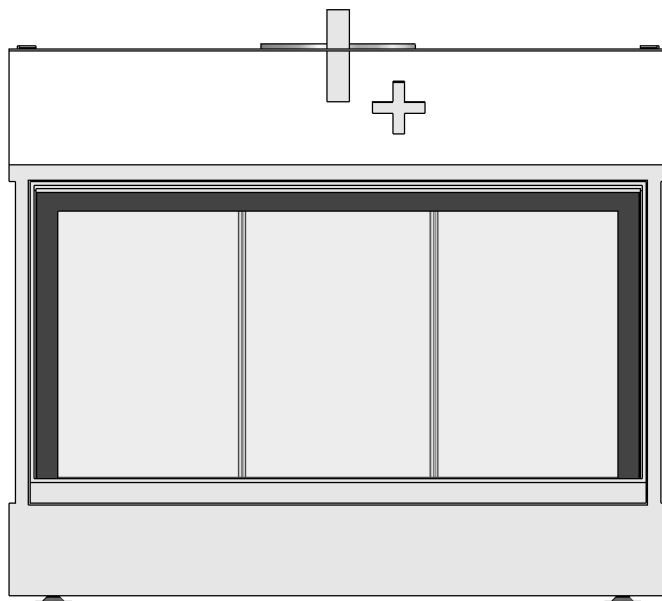

Bellfires - Hallenstraat 17
5531 AB Bladel - Netherlands
Tel. +31 (0) 497 33 92 00
Fax. +31 (0) 497 33 92 10
Email: info@bellfires.com

Name: **HBXS-3 hidden door+ 10cm**

Modifications reserved

Projection:
American

Scale: **1:10**
Unit: **mm**

Version: **0**