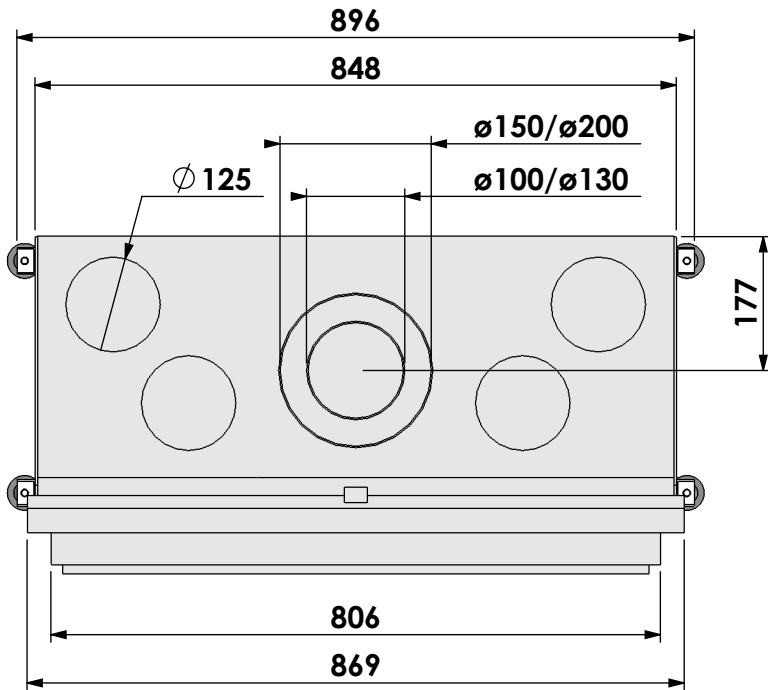

Modifications reserved

Projection:
American

Scale:

1:10

Unit:

mm

Version:

0

Name: **HBXS-3 hidden door+ 7cm**

Modifications reserved

Projection:
American

Scale:

1:10

Unit:

mm

Version:

Name: **HBXS-3 hidden door+ 10 cm stone bar**

Modifications reserved

Projection: American

Scale: 1:10
Unit: mm

Version: 0