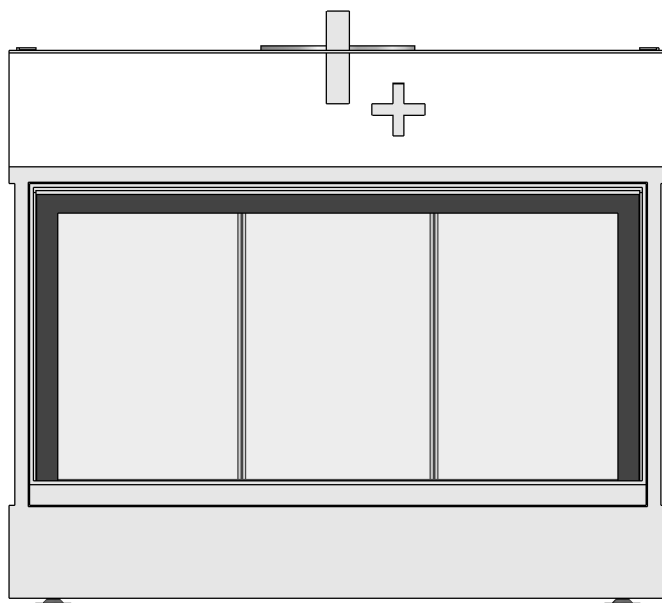

Bellfires - Hallenstraat 17
5531 AB Bladel - Netherlands
Tel. +31 (0) 497 33 92 00
Fax. +31 (0) 497 33 92 10
Email: info@bellfires.com

Name: **HBXS-3 hidden door+ 7cm**

Modifications reserved

Projection:
American

Scale:

1:10

Unit:

mm

Version:

0