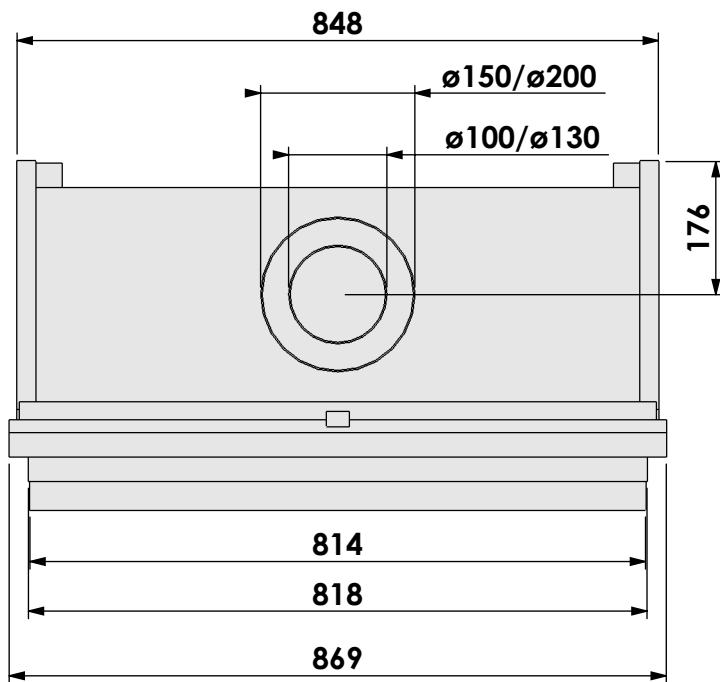

* = optional extended adjustable legs max. + 350 mm

Bellfires - Hallenstraat 17
5531 AB Bladel - Netherlands
Tel. +31 (0) 497 33 92 00
Fax. +31 (0) 497 33 92 10
Email: info@bellfires.com

Name:

HBXS-3 hidden door convection casing

Modifications reserved

Projection:
American

Scale: 1:10
Unit: mm

Version: 0

Bellfires - Hallenstraat 17
 5531 AB Bladel - Netherlands
 Tel. +31 (0) 497 33 92 00
 Fax. +31 (0) 497 33 92 10
 Email: info@bellfires.com

Name: **HBXS-3 hidden door+ 7cm**

Modifications reserved

Projection:
American

Scale:

1:10

Unit:

mm

Version:

Name: **HBXS-3 hidden door+ 10 cm stone bar**

Modifications reserved

Projection: American

Scale: 1:10
Unit: mm

Version: 0