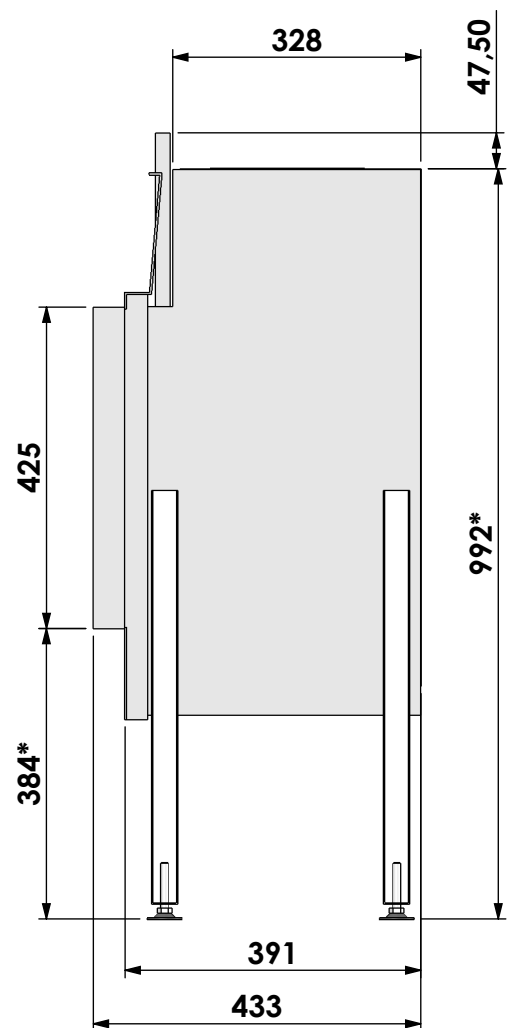

Modifications reserved

Projection:
American

Scale:

1:10

Unit:

mm

Version:

0

Name: **HBXS-3 hidden door+ 7cm**

Modifications reserved

Projection:
American

Scale:

1:10

Unit:

mm

Version:

Name: **HBXS-3 hidden door+ 10 cm stone bar**

Modifications reserved

Projection: American

Scale: 1:10
Unit: mm

Version: 0