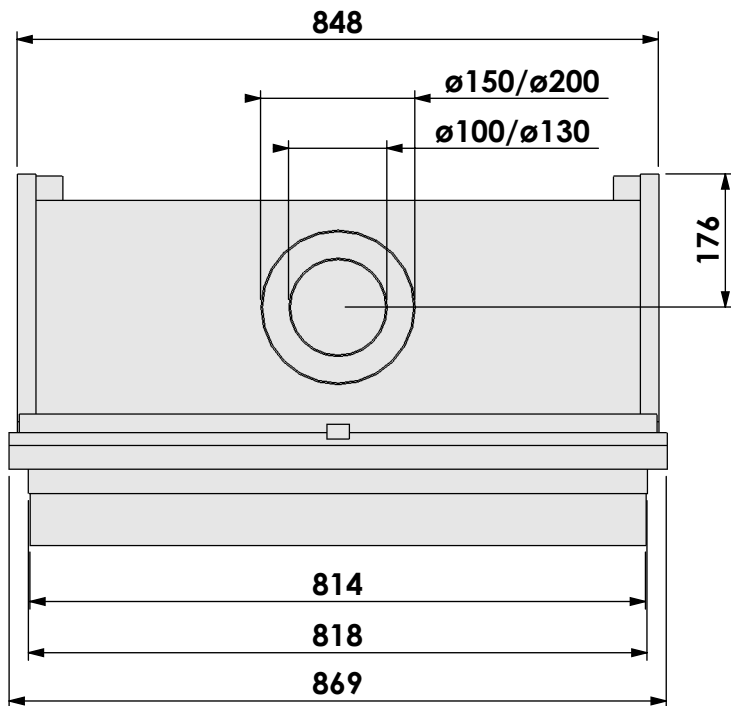

Bellfires - Hallenstraat 17
5531 AB Bladel - Netherlands
Tel. +31 (0) 497 33 92 00
Fax. +31 (0) 497 33 92 10
Email: info@bellfires.com

Name: **HBXS-3 hidden door+ 10cm**

Modifications reserved

Projection:
American

Scale: **1:10**
Unit: **mm**

Version: **0**