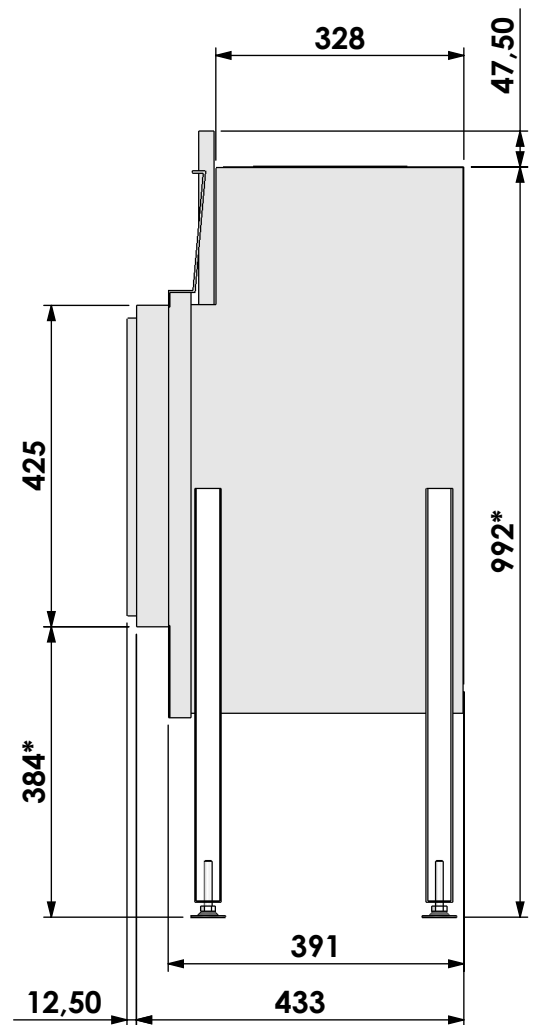

Modifications reserved

Projection:
American

Scale:

1:10

Unit:

mm

Version:

0

Name: **HBXS-3 hidden door+ 7cm**

Modifications reserved

Projection:
American

Scale:

1:10

Unit:

mm

Version:

Name: **HBXS-3 hidden door+ 10 cm stone bar**

Modifications reserved

Projection: American

Scale: 1:10
Unit: mm

Version: 0