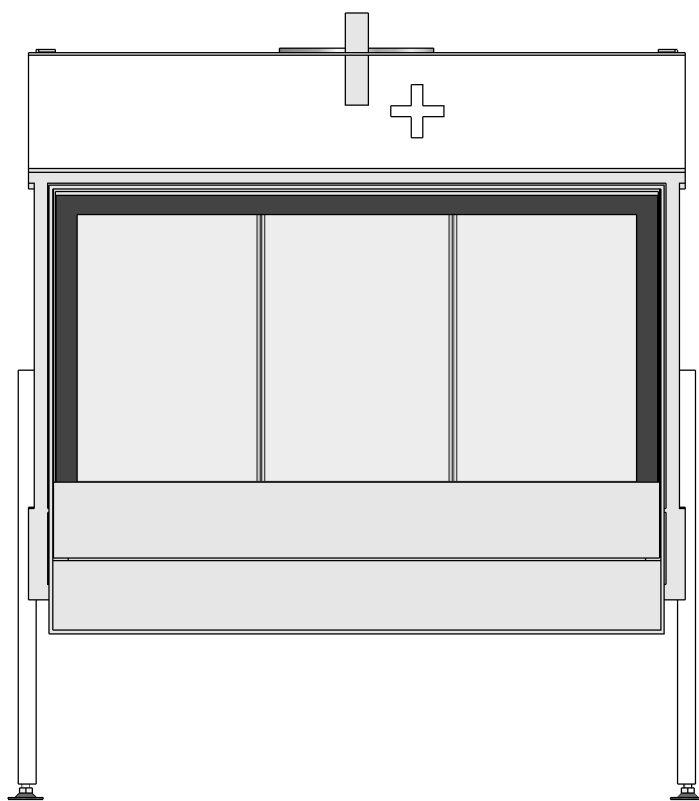

* = optional extended adjustable legs max. + 350 mm

Bellfires - Hallenstraat 17
5531 AB Bladel - Netherlands
Tel. +31 (0) 497 33 92 00
Fax. +31 (0) 497 33 92 10
Email: info@bellfires.com

Name: **HBXS-3 hidden door+ 10 cm stone bar**

Modifications reserved

Projection: American

Scale: 1:10
Unit: mm

Version: 0