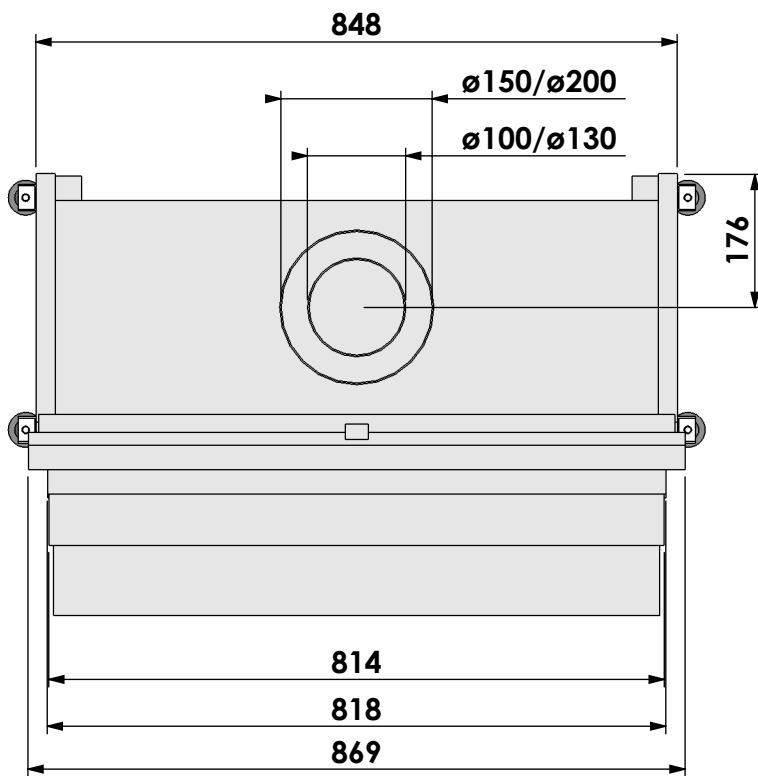

Name: **HBXS-3 hidden door+ 7cm**

Modifications reserved

Projection:
American

Scale:

1:10

Unit:

mm

Version:

Scale: **1:10**
Unit: **mm**

Version: **0**

* = optional extended adjustable legs max. + 350 mm

Bellfires - Hallenstraat 17
5531 AB Bladel - Netherlands
Tel. +31 (0) 497 33 92 00
Fax. +31 (0) 497 33 92 10
Email: info@bellfires.com

Name: **HBXS-3 hidden door+ 10 cm stone bar**

Modifications reserved

Projection: American

Scale: 1:10
Unit: mm

Version: 0