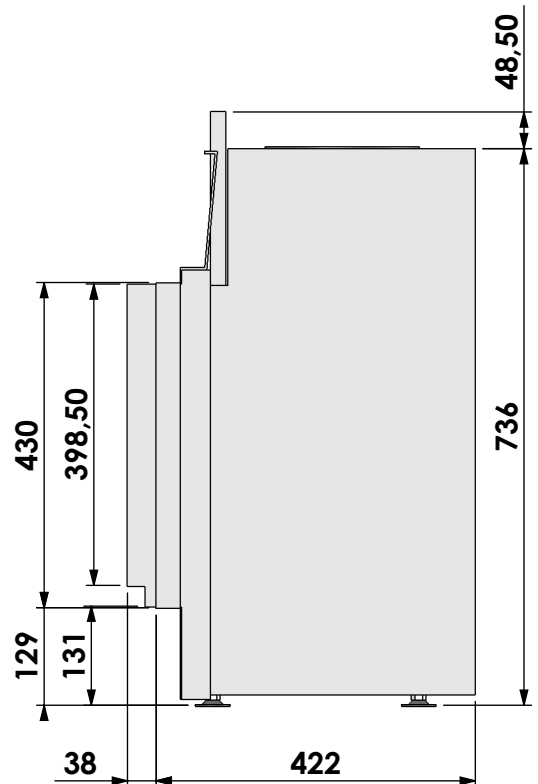

Bellfires - Hallenstraat 17
5531 AB Bladel - Netherlands
Tel. +31 (0) 497 33 92 00
Fax. +31 (0) 497 33 92 10
Email: info@bellfires.com

Name: **HBXS-3 hidden door+ 7cm**

Modifications reserved

Projection:
American

Scale:

1:10

Unit:

mm

Version:

0