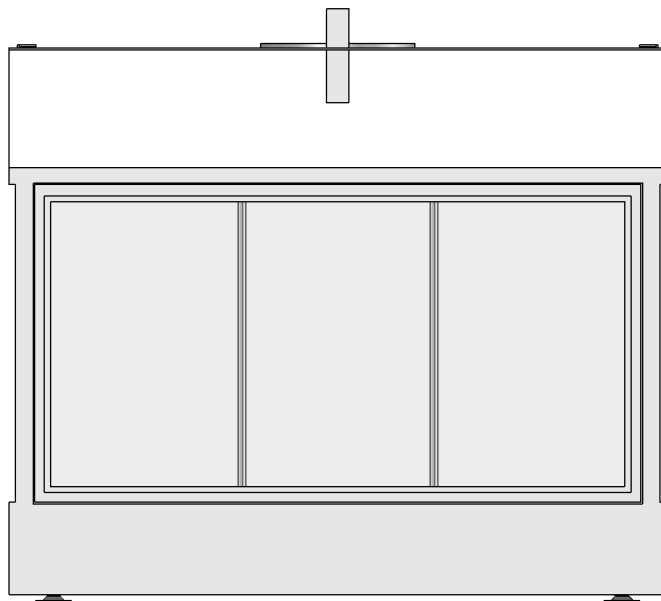

Bellfires - Hallenstraat 17
5531 AB Bladel - Netherlands
Tel. +31 (0) 497 33 92 00
Fax. +31 (0) 497 33 92 10
Email: info@bellfires.com

Name: **HBXS-3 floating frame**

Modifications reserved

Projection:
American

Scale:

1:10

Unit:

mm

Version:

0