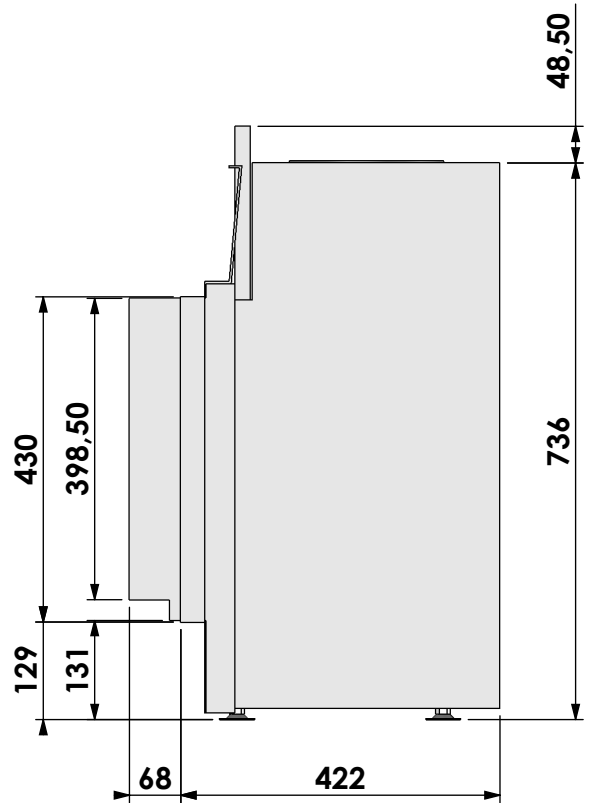

Bellfires - Hallenstraat 17
5531 AB Bladel - Netherlands
Tel. +31 (0) 497 33 92 00
Fax. +31 (0) 497 33 92 10
Email: info@bellfires.com

Name: **HBXS-3 hidden door+ 10cm**

Modifications reserved

Projection:
American

Scale: **1:10**
Unit: **mm**

Version: **0**