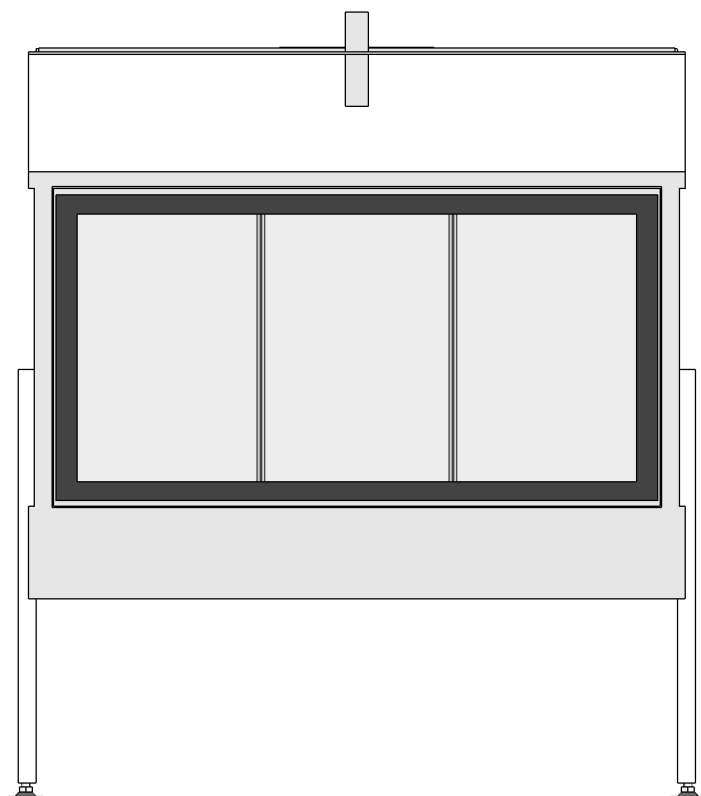

* = optional extended adjustable legs max. + 350 mm

Bellfires - Hallenstraat 17
5531 AB Bladel - Netherlands
Tel. +31 (0) 497 33 92 00
Fax. +31 (0) 497 33 92 10
Email: info@bellfires.com

Name:

HBXS-3 hidden door convection casing

Modifications reserved

Projection:
American

Scale: 1:10
Unit: mm

Version: 0