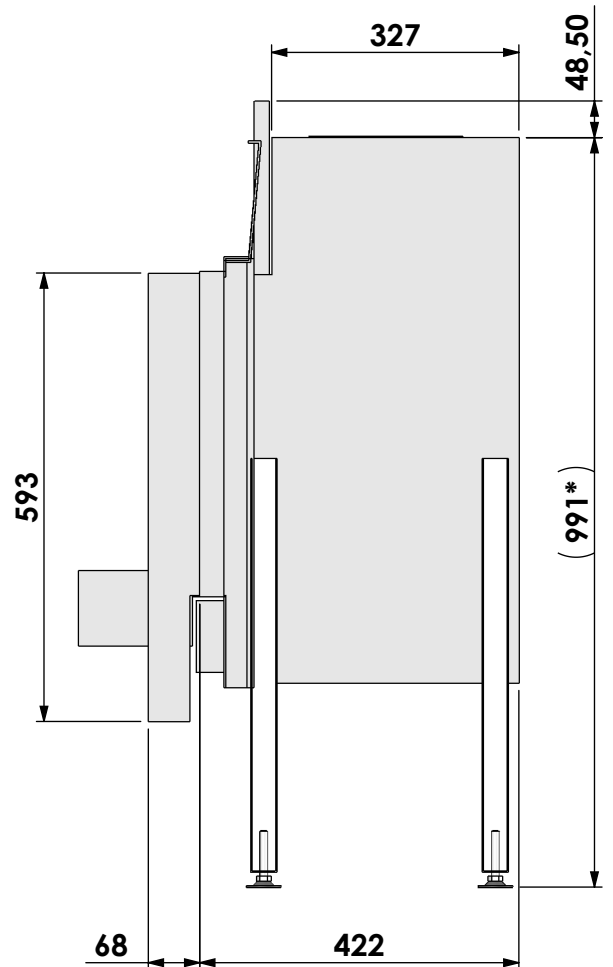

Name: **HBXS-3 hidden door+ 7cm**

Modifications reserved

Projection:
American

Scale:

1:10

Unit:

mm

Version:

Scale: **1:10**
Unit: **mm**

Version: **0**

* = optional extended adjustable legs max. + 350 mm

Bellfires - Hallenstraat 17
5531 AB Bladel - Netherlands
Tel. +31 (0) 497 33 92 00
Fax. +31 (0) 497 33 92 10
Email: info@bellfires.com

Name: **HBXS-3 hidden door+ 10 cm stone bar**

Modifications reserved

Projection: American

Scale: 1:10
Unit: mm

Version: 0