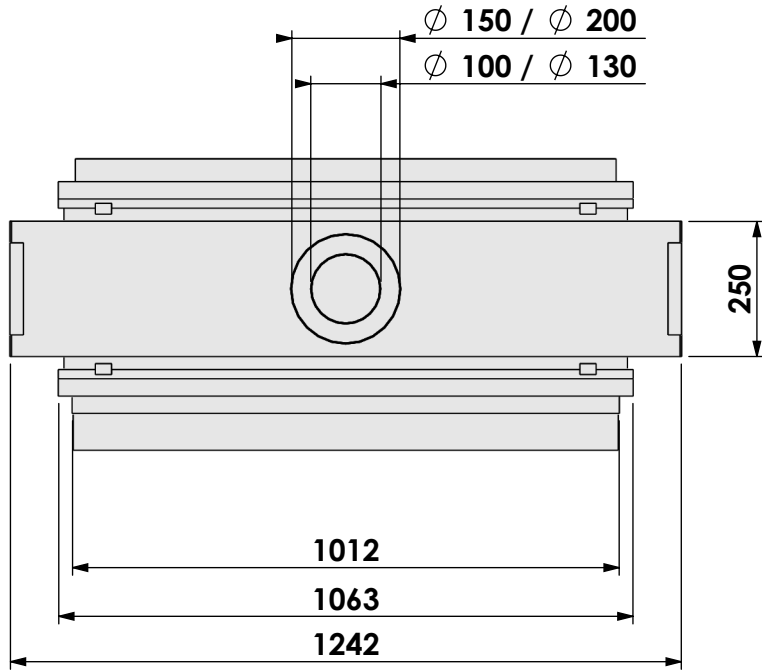

Name: **HBS Tunnel-3 HD+ 7cm - HD**

Modifications reserved

Projection:
American

Scale: **1:14**
Unit: **mm**

Version: **0**

* = optional extended adjustable legs max. + 350 mm

Bellfires - Hallenstraat 17
 5531 AB Bladel - Netherlands
 Tel. +31 (0) 497 33 92 00
 Fax. +31 (0) 497 33 92 10
 Email: info@bellfires.com

Name: **HBS Tunnel-3 HD+ 10cm stone bar - HD**

**Modifications
 reserved**

Projection:
American

Scale: **1:14**
 Unit: **mm**

Version:
0