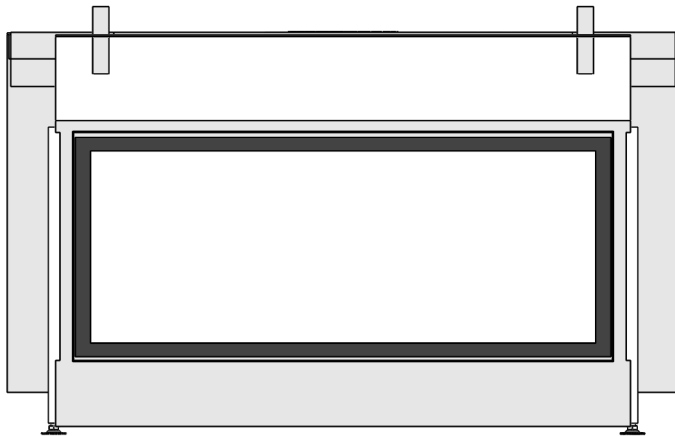

Name: **HBS Tunnel-3 FF - FF convection casing**

Modifications
 reserved

Projection:
American

Scale: 1:14
 Unit: mm

Version:
 0

* = optional extended adjustable legs max. + 350 mm

Bellfires - Hallenstraat 17
5531 AB Bladel - Netherlands
Tel. +31 (0) 497 33 92 00
Fax. +31 (0) 497 33 92 10
Email: info@bellfires.com