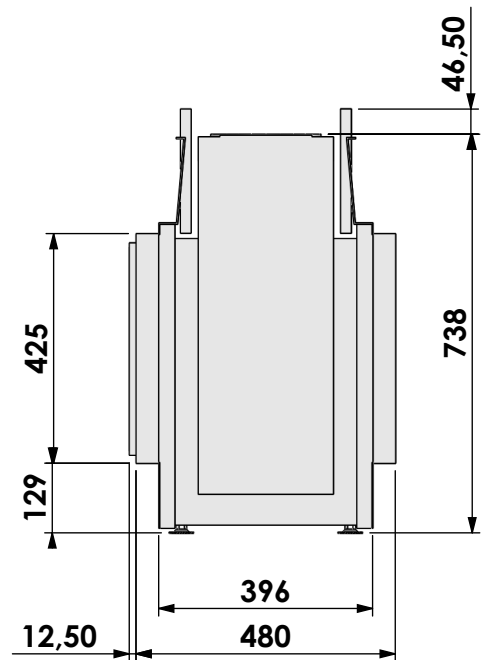

Bellfires - Hallenstraat 17
5531 AB Bladel - Netherlands
Tel. +31 (0) 497 33 92 00
Fax. +31 (0) 497 33 92 10
Email: info@bellfires.com

Name: **HBS Tunnel-3 FF - HD**

Modifications reserved

Projection: American

Scale: 1:14
Unit: mm

Version: 0