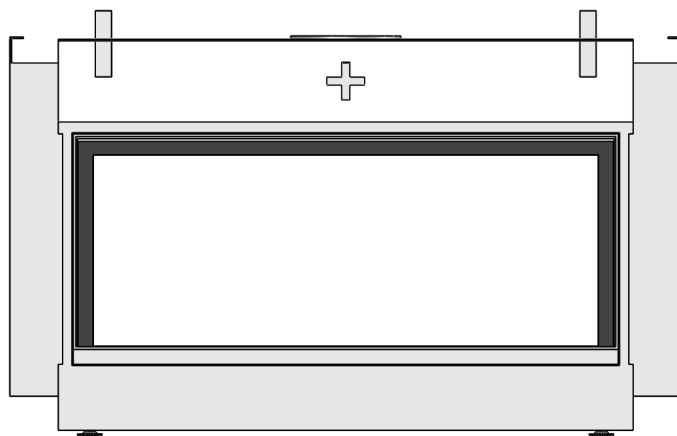

Name: **HBS Tunnel-3 HD+ 7cm - HD**

Modifications reserved

Projection:
American

Scale: **1:14**
Unit: **mm**

Version: **0**

* = optional extended adjustable legs max. + 350 mm

Bellfires - Hallenstraat 17
 5531 AB Bladel - Netherlands
 Tel. +31 (0) 497 33 92 00
 Fax. +31 (0) 497 33 92 10
 Email: info@bellfires.com