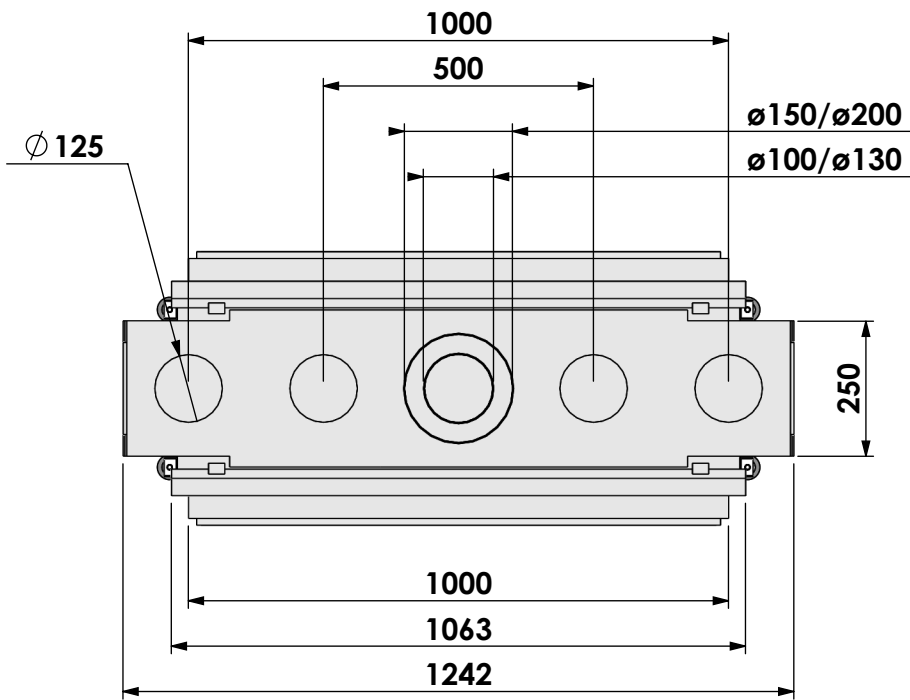

HBS Tunnel-3 FF - FF

**Modifications
 reserved**

Projection:
American

Scale: **1:14**
 Unit: **mm**

Version:
0

* = optional extended adjustable legs max. + 350 mm

Bellfires - Hallenstraat 17
 5531 AB Bladel - Netherlands
 Tel. +31 (0) 497 33 92 00
 Fax. +31 (0) 497 33 92 10
 Email: info@bellfires.com