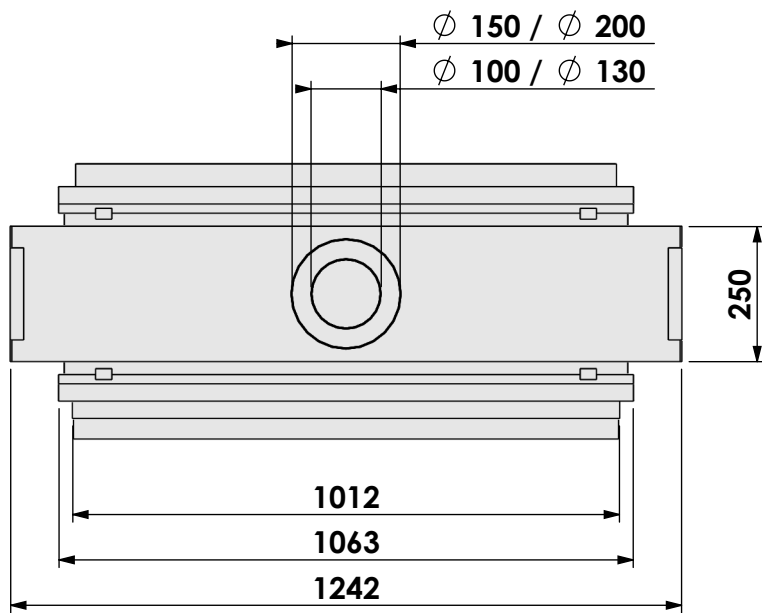

Bellfires - Hallenstraat 17
5531 AB Bladel - Netherlands
Tel. +31 (0) 497 33 92 00
Fax. +31 (0) 497 33 92 10
Email: info@bellfires.com

Name: **HBS Tunnel-3 HD+ 7cm - HD**

Modifications reserved

Projection:
American

Scale: **1:14**
Unit: **mm**

Version: **0**