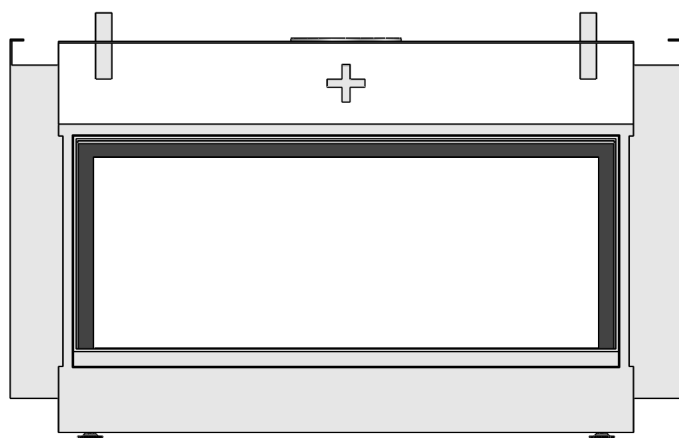

Name: **HBS Tunnel-3 FF HD convection casing**

Modifications reserved

Projection: American

Scale: 1:14
Unit: mm

Version: 0

Bellfires - Hallenstraat 17
5531 AB Bladel - Netherlands
Tel. +31 (0) 497 33 92 00
Fax. +31 (0) 497 33 92 10
Email: info@bellfires.com