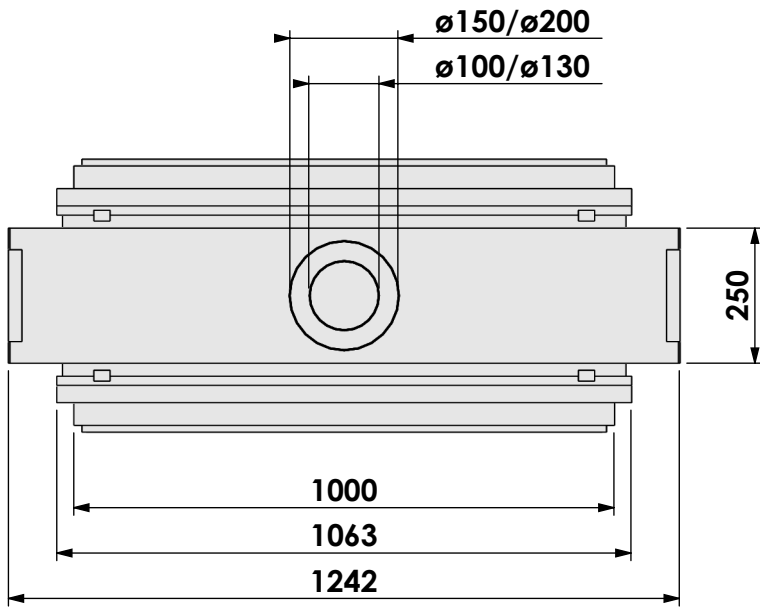

Bellfires - Hallenstraat 17
5531 AB Bladel - Netherlands
Tel. +31 (0) 497 33 92 00
Fax. +31 (0) 497 33 92 10
Email: info@bellfires.com

Name:

HBS Tunnel-3 FF - FF

**Modifications
reserved**

Projection:
American

Scale: **1:14**
Unit: **mm**

Version:
0