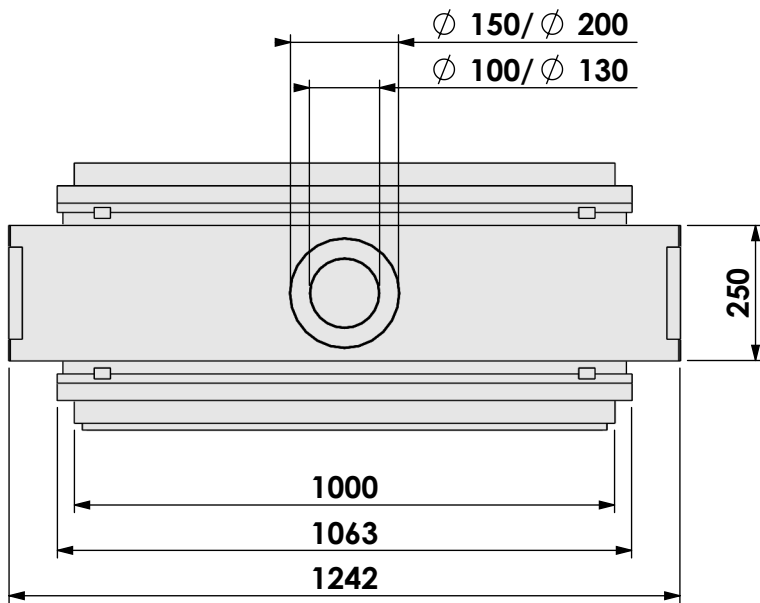

Bellfires - Hallenstraat 17
5531 AB Bladel - Netherlands
Tel. +31 (0) 497 33 92 00
Fax. +31 (0) 497 33 92 10
Email: info@bellfires.com

Name: **HBS Tunnel-3 FF - HD**

Modifications reserved

Projection: American

Scale: 1:14
Unit: mm

Version: 0