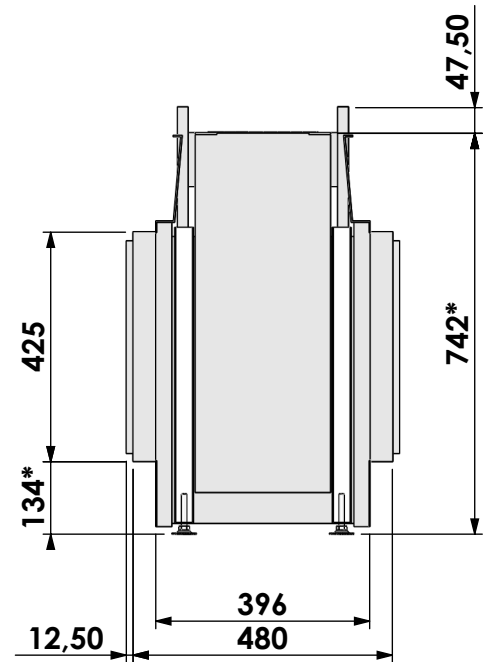

HBS Tunnel-3 FF - FF

**Modifications
 reserved**

Projection:
American

Scale: **1:14**
 Unit: **mm**

Version:
0

* = optional extended adjustable legs max. + 350 mm

Bellfires - Hallenstraat 17
 5531 AB Bladel - Netherlands
 Tel. +31 (0) 497 33 92 00
 Fax. +31 (0) 497 33 92 10
 Email: info@bellfires.com

Name: **HBS Tunnel-3 HD+ 10cm stone bar - HD**

**Modifications
 reserved**

Projection:
American

Scale: **1:14**
 Unit: **mm**

Version:
0