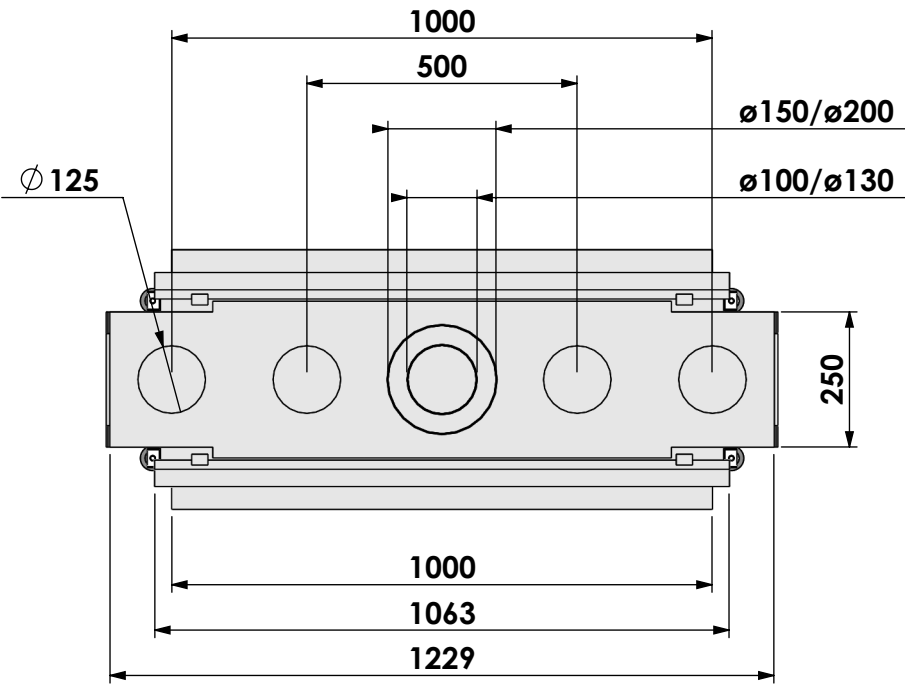

Name: **HBS Tunnel-3 FF - FF convection casing**

Modifications
 reserved

Projection:
American

Scale: 1:14
 Unit: mm

Version:
 0

* = optional extended adjustable legs max. + 350 mm

Bellfires - Hallenstraat 17
5531 AB Bladel - Netherlands
Tel. +31 (0) 497 33 92 00
Fax. +31 (0) 497 33 92 10
Email: info@bellfires.com