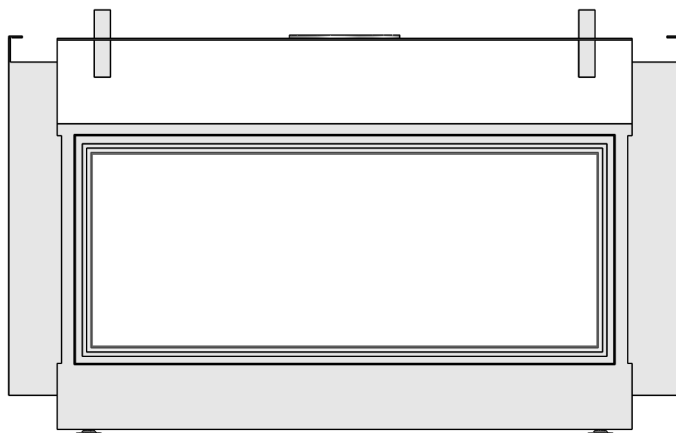

Bellfires - Hallenstraat 17
5531 AB Bladel - Netherlands
Tel. +31 (0) 497 33 92 00
Fax. +31 (0) 497 33 92 10
Email: info@bellfires.com

Name: **HBS Tunnel-3 FF - HD**

Modifications reserved

Projection: American

Scale: 1:14
Unit: mm

Version: 0