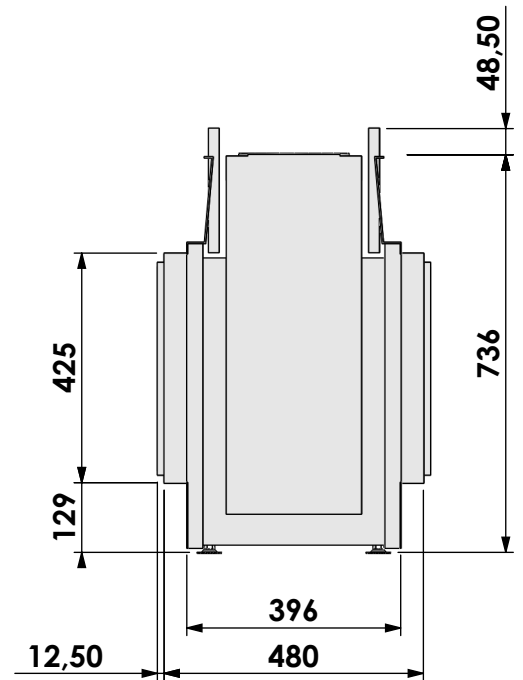

Bellfires - Hallenstraat 17
5531 AB Bladel - Netherlands
Tel. +31 (0) 497 33 92 00
Fax. +31 (0) 497 33 92 10
Email: info@bellfires.com

Name:

HBS Tunnel-3 FF - FF

**Modifications
reserved**

Projection:
American

Scale: **1:14**
Unit: **mm**

Version:
0