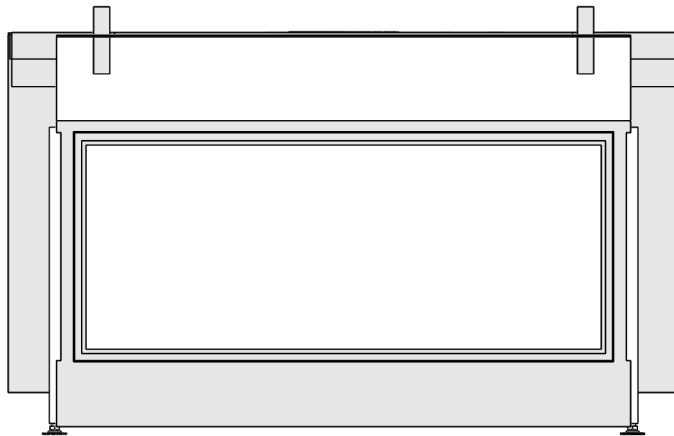

HBS Tunnel-3 FF - FF

**Modifications
 reserved**

Projection:
American

Scale: **1:14**
 Unit: **mm**

Version:
0

* = optional extended adjustable legs max. + 350 mm

Bellfires - Hallenstraat 17
 5531 AB Bladel - Netherlands
 Tel. +31 (0) 497 33 92 00
 Fax. +31 (0) 497 33 92 10
 Email: info@bellfires.com