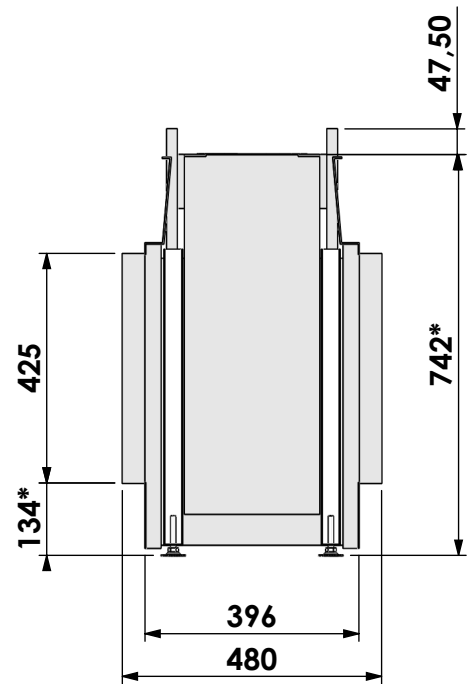

Name: **HBS Tunnel-3 FF - FF convection casing**

Modifications
 reserved

Projection:
American

Scale: 1:14
 Unit: mm

Version:
 0

* = optional extended adjustable legs max. + 350 mm

Bellfires - Hallenstraat 17
5531 AB Bladel - Netherlands
Tel. +31 (0) 497 33 92 00
Fax. +31 (0) 497 33 92 10
Email: info@bellfires.com

Name: **HBS Tunnel-3 HD+ 10cm stone bar - HD**

**Modifications
 reserved**

Projection:
American

Scale: **1:14**
 Unit: **mm**

Version:
0