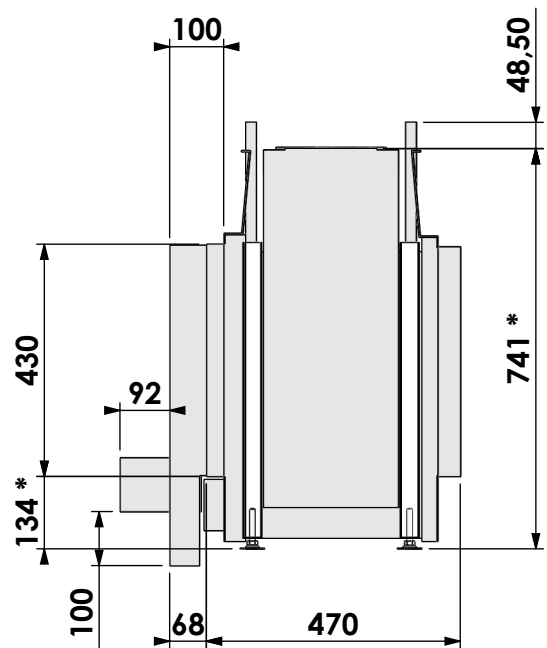

Name: **HBS Tunnel-3 HD+ 7cm - HD**

Modifications reserved

Projection:
American

Scale: **1:14**
Unit: **mm**

Version: **0**

* = optional extended adjustable legs max. + 350 mm

Bellfires - Hallenstraat 17
 5531 AB Bladel - Netherlands
 Tel. +31 (0) 497 33 92 00
 Fax. +31 (0) 497 33 92 10
 Email: info@bellfires.com

Name: **HBS Tunnel-3 HD+ 10cm stone bar - HD**

**Modifications
 reserved**

Projection:
American

Scale: **1:14**
 Unit: **mm**

Version:
0