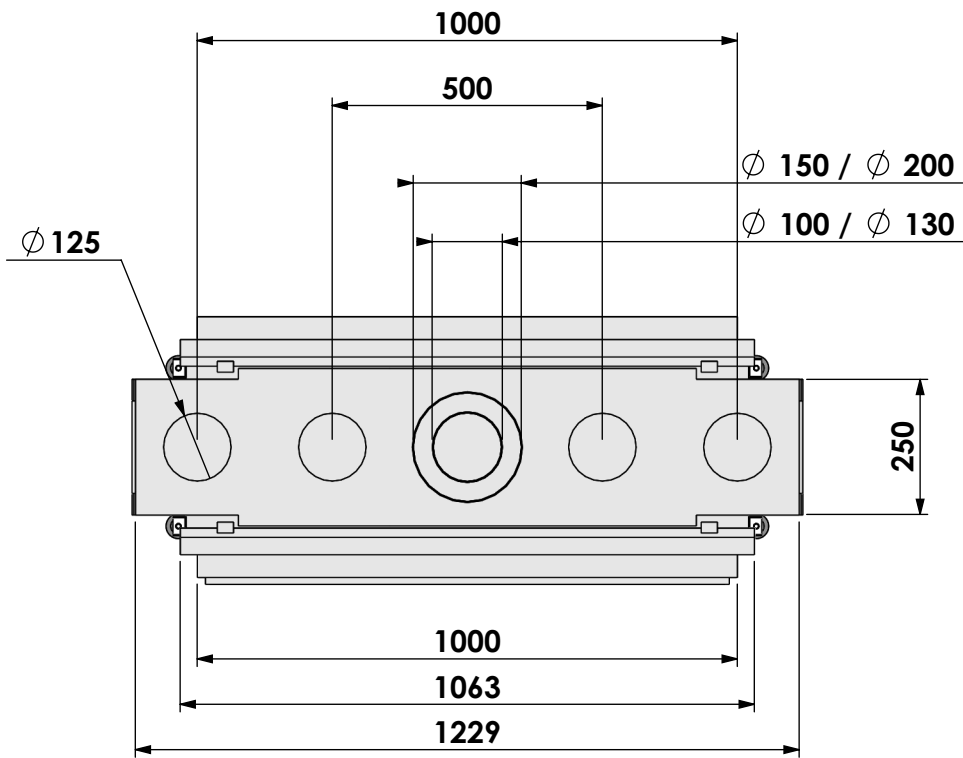

Scale: 1:14
 Unit: mm

Version: 0

* = optional extended adjustable legs max. + 350 mm

Bellfires - Hallenstraat 17
5531 AB Bladel - Netherlands
Tel. +31 (0) 497 33 92 00
Fax. +31 (0) 497 33 92 10
Email: info@bellfires.com

Name: **HBS Tunnel-3 HD+ 10cm stone bar - HD**

**Modifications
 reserved**

Projection:
American

Scale: **1:14**
 Unit: **mm**

Version:
0