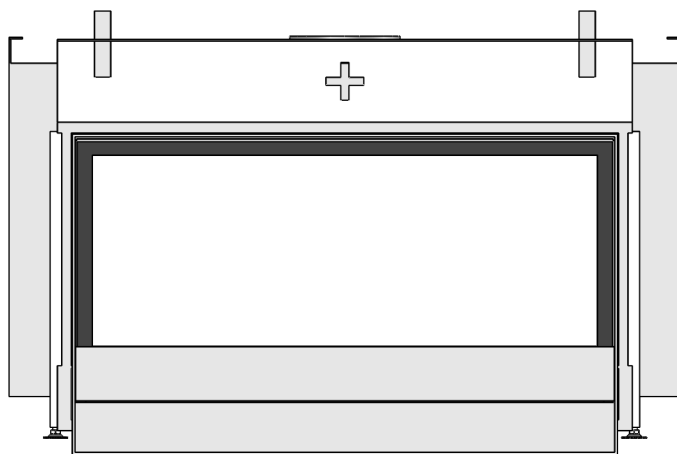

Name: **HBS Tunnel-3 HD+ 7cm - HD**

Modifications reserved

Projection:
American

Scale: **1:14**
Unit: **mm**

Version: **0**

* = optional extended adjustable legs max. + 350 mm

Bellfires - Hallenstraat 17
 5531 AB Bladel - Netherlands
 Tel. +31 (0) 497 33 92 00
 Fax. +31 (0) 497 33 92 10
 Email: info@bellfires.com

Name: **HBS Tunnel-3 HD+ 10cm stone bar - HD**

**Modifications
 reserved**

Projection:
American

Scale: **1:14**
 Unit: **mm**

Version:
0