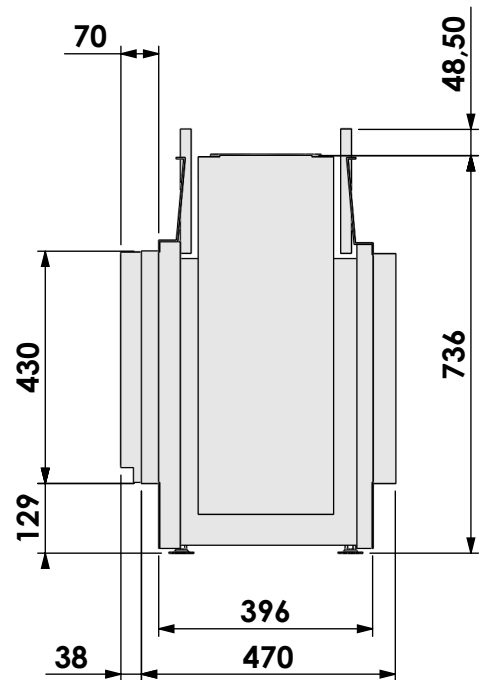

Scale: 1:14
 Unit: mm

Version: 0

* = optional extended adjustable legs max. + 350 mm

Bellfires - Hallenstraat 17
5531 AB Bladel - Netherlands
Tel. +31 (0) 497 33 92 00
Fax. +31 (0) 497 33 92 10
Email: info@bellfires.com

Name: **HBS Tunnel-3 FF HD convection casing**

Modifications reserved

Projection: American

Scale: 1:14
Unit: mm

Version: 0

Bellfires - Hallenstraat 17
5531 AB Bladel - Netherlands
Tel. +31 (0) 497 33 92 00
Fax. +31 (0) 497 33 92 10
Email: info@bellfires.com

Name: **HBS Tunnel-3 HD+ 10cm stone bar - HD**

**Modifications
 reserved**

Projection:
American

Scale: **1:14**
 Unit: **mm**

Version:
0