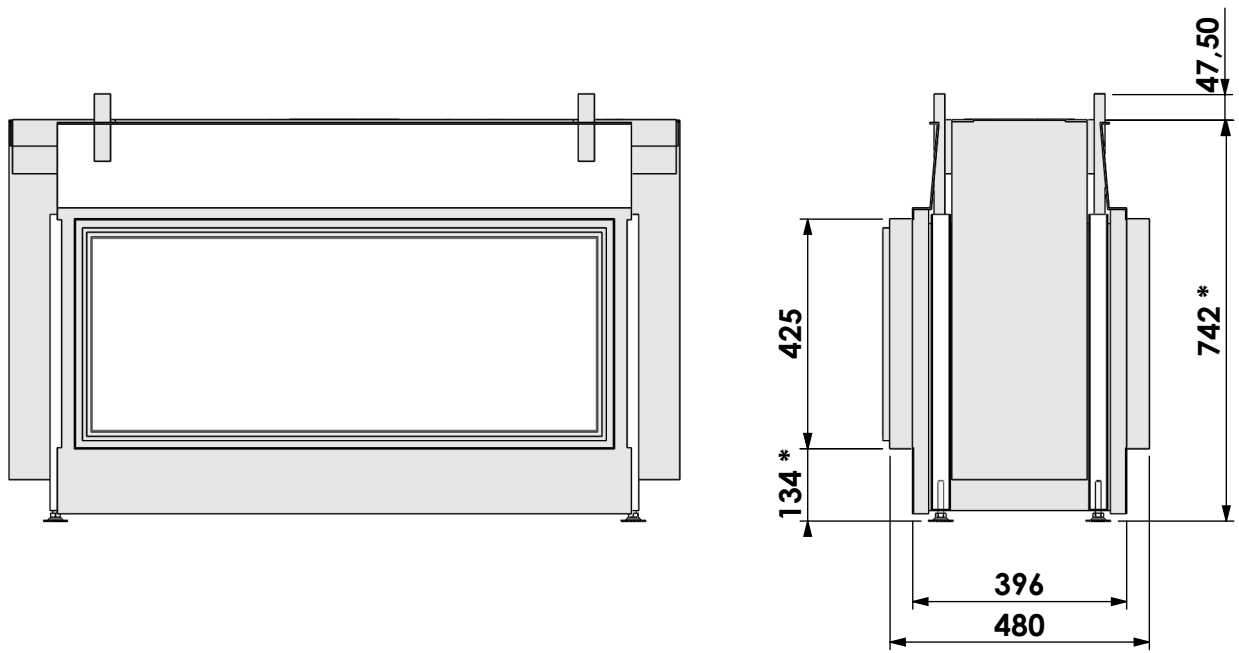

* = optional extended adjustable legs max. + 350 mm

Bellfires - Hallenstraat 17
5531 AB Bladel - Netherlands
Tel. +31 (0) 497 33 92 00
Fax. +31 (0) 497 33 92 10
Email: info@bellfires.com

Name: **HBS Tunnel-3 FF HD convection casing**

Modifications reserved

Projection: American

Scale: 1:14
Unit: mm

Version: 0