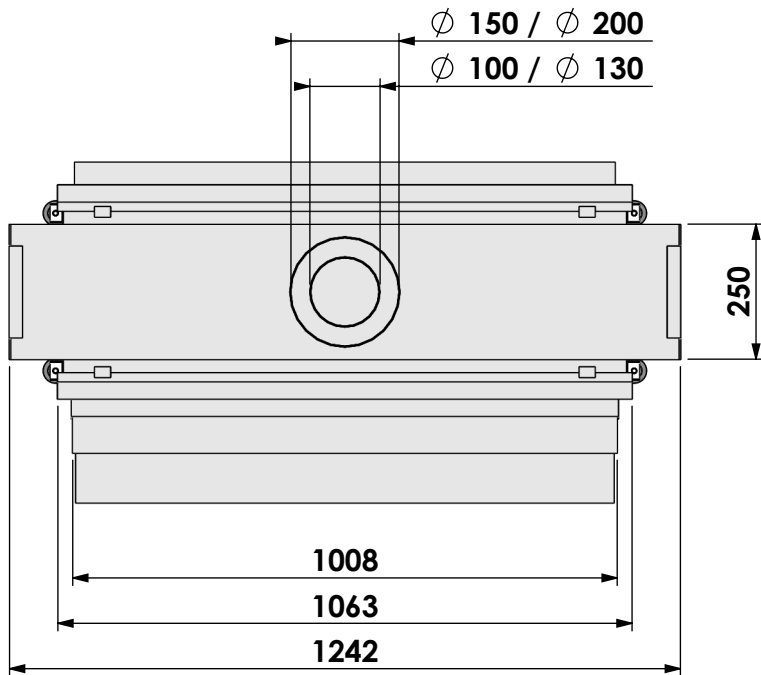

Name: **HBS Tunnel-3 HD+ 7cm - HD**

Modifications reserved

Projection:
American

Scale: **1:14**
Unit: **mm**

Version: **0**

* = optional extended adjustable legs max. + 350 mm

Bellfires - Hallenstraat 17
 5531 AB Bladel - Netherlands
 Tel. +31 (0) 497 33 92 00
 Fax. +31 (0) 497 33 92 10
 Email: info@bellfires.com

Name: **HBS Tunnel-3 HD+ 10cm stone bar - HD**

**Modifications
 reserved**

Projection:
American

Scale: **1:14**
 Unit: **mm**

Version:
0