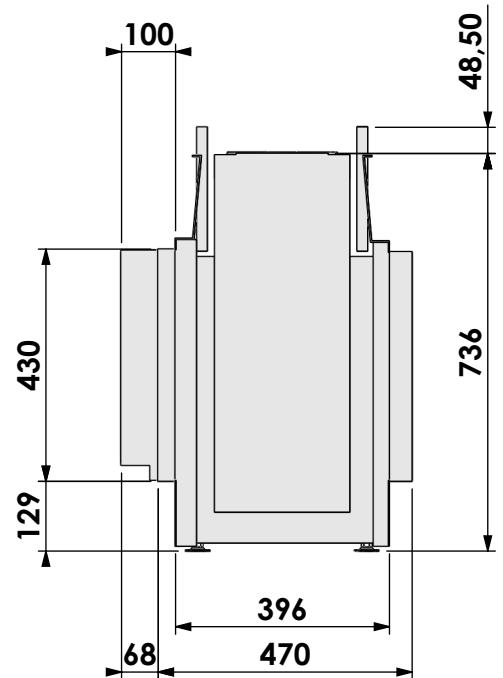

Scale: 1:14
 Unit: mm

Version: 0

* = optional extended adjustable legs max. + 350 mm

Bellfires - Hallenstraat 17
5531 AB Bladel - Netherlands
Tel. +31 (0) 497 33 92 00
Fax. +31 (0) 497 33 92 10
Email: info@bellfires.com

Name: **HBS Tunnel-3 HD+ 7cm - HD**

Modifications reserved

Projection:
American

Scale: **1:14**
Unit: **mm**

Version: **0**

* = optional extended adjustable legs max. + 350 mm

Bellfires - Hallenstraat 17
 5531 AB Bladel - Netherlands
 Tel. +31 (0) 497 33 92 00
 Fax. +31 (0) 497 33 92 10
 Email: info@bellfires.com

Name: **HBS Tunnel-3 HD+ 10cm stone bar - HD**

**Modifications
 reserved**

Projection:
American

Scale: **1:14**
 Unit: **mm**

Version:
0