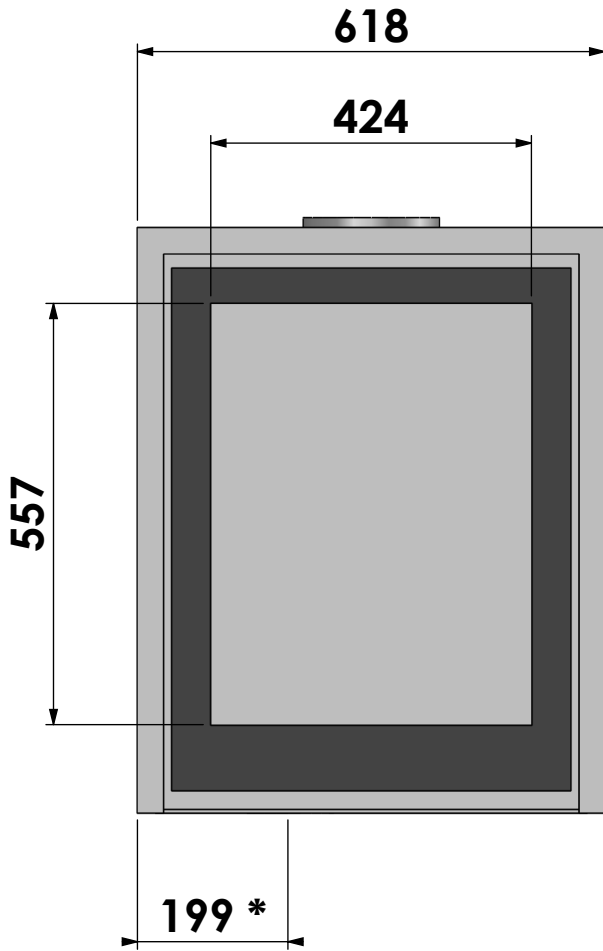

Projection: American

Scale: 1:10

Unit: mm

Version: 0

* = Air supply connection Ø125

Barbas - Hallenstraat 17
5531 AB Bladel - Netherlands
Tel. +31 (0) 497 33 92 00
Fax. +31 (0) 497 33 92 10
Email: info@barbas.com

Name: **Cuatro-3 57 3-sided frame**

Modifications reserved

Projection:

American

Scale: 1:10

Unit: mm

Version:

0

Projection: American

Scale: 1:10
Unit: mm

Version: 0

350

Option

$\varnothing 125$

100

152

Modifications reserved

Projection:

Scale: 1:10

Unit: mm

Version:

0