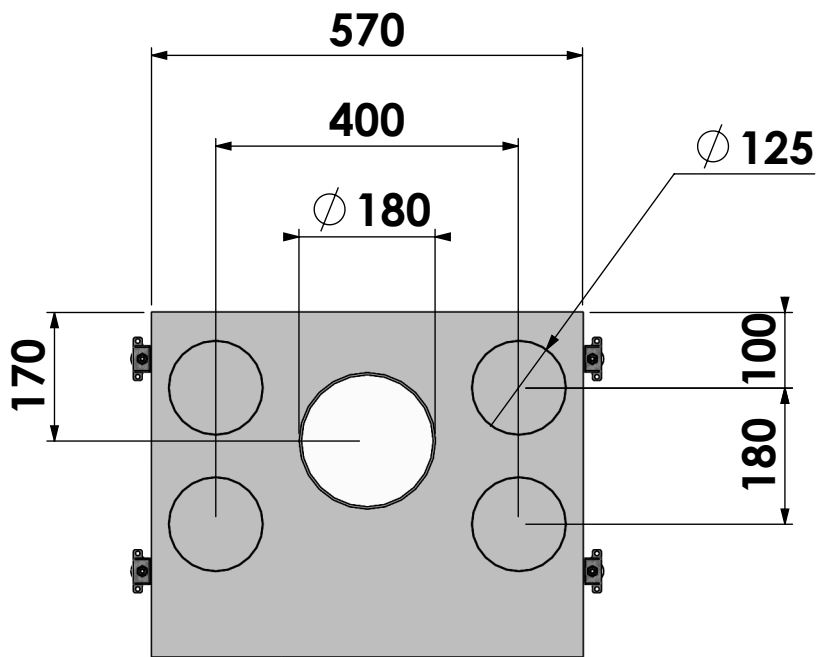

Name: **Cuatro-3 57 3-sided frame**

Modifications reserved

Projection:

American

Scale: 1:10

Unit: mm

Version:

0

* = Air supply connection Ø125

Barbas - Hallenstraat 17
5531 AB Bladel - Netherlands
Tel. +31 (0) 497 33 92 00
Fax. +31 (0) 497 33 92 10
Email: info@barbas.com

Name: **Cuatro-3 57 4-sided frame**

Modifications reserved

Projection: American

Scale: 1:10
Unit: mm

Version: 0

350

Option

$\varnothing 125$

100

152

Modifications reserved

Projection:

Scale: 1:10

Unit: mm

Version:

0