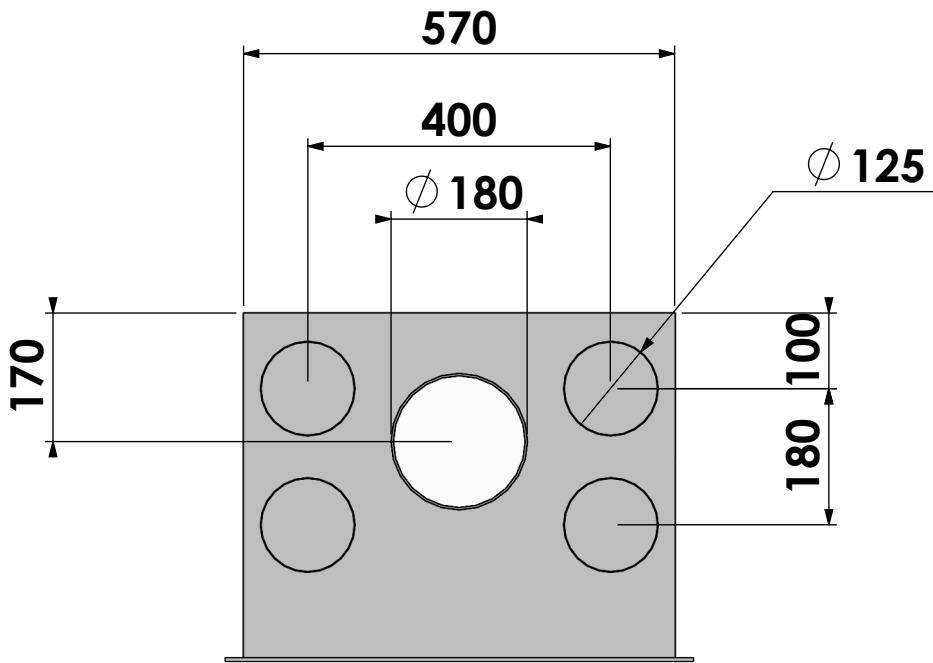

Projection: American

Scale: 1:10

Unit: mm

Version: 0

* = Air supply connection Ø125

Barbas - Hallenstraat 17
5531 AB Bladel - Netherlands
Tel. +31 (0) 497 33 92 00
Fax. +31 (0) 497 33 92 10
Email: info@barbas.com

Name: **Cuatro-3 57 3-sided frame**

Modifications reserved

Projection:

American

Scale: 1:10

Unit: mm

Version:

0

Projection: American

Scale: 1:10
Unit: mm

Version: 0

350

Option

$\varnothing 125$

100

152

Modifications reserved

Projection:

Scale: 1:10

Unit: mm

Version:

0