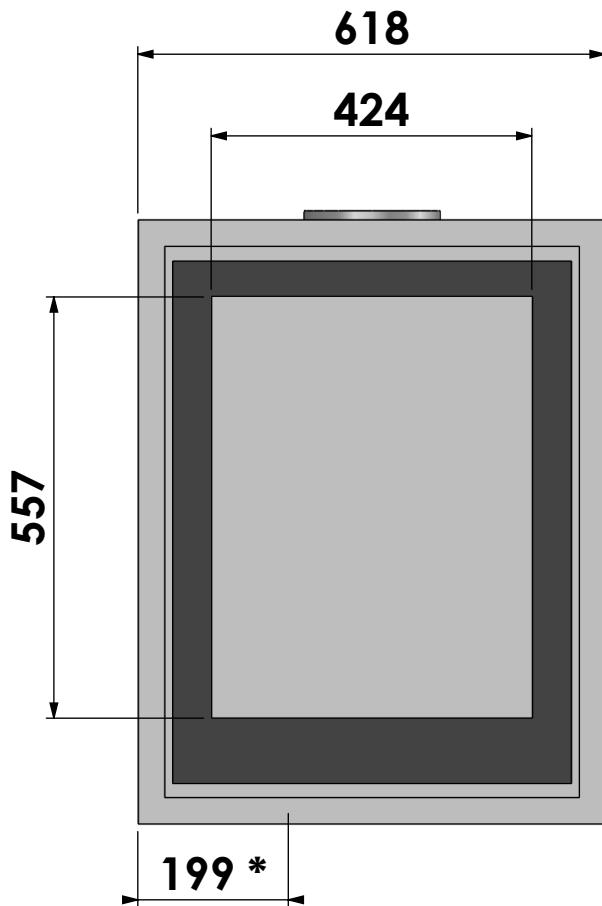

Name: **Cuatro-3 57 3-sided frame**

Modifications reserved

Projection:

American

Scale: 1:10

Unit: mm

Version:

0

Projection: American

Scale: 1:10
Unit: mm

Version: 0

350

Option

$\varnothing 125$

100

152

Modifications reserved

Projection:

Scale: 1:10

Unit: mm

Version:

0