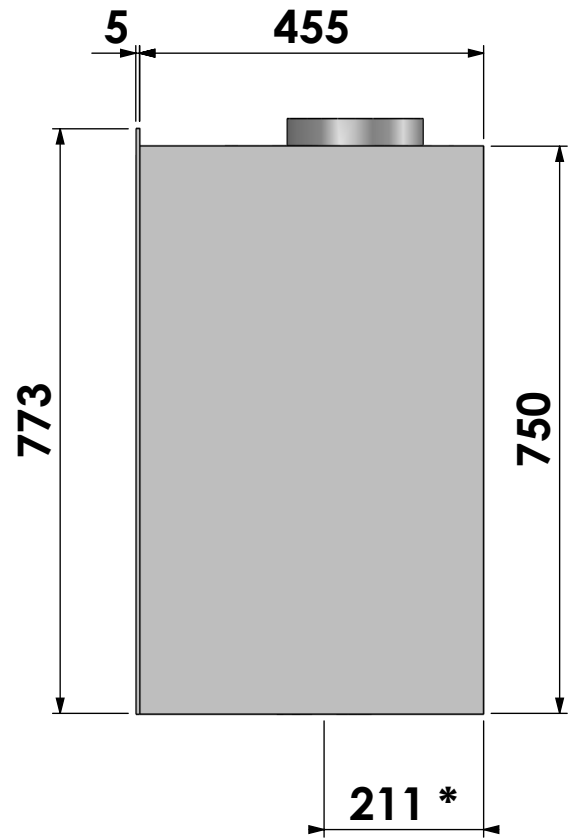

Projection: American

Scale: 1:10

Unit: mm

Version: 0

* = Air supply connection Ø125

Barbas - Hallenstraat 17
5531 AB Bladel - Netherlands
Tel. +31 (0) 497 33 92 00
Fax. +31 (0) 497 33 92 10
Email: info@barbas.com

Name: **Cuatro-3 57 3-sided frame**

Modifications reserved

Projection:

American

Scale: 1:10

Unit: mm

Version:

0

Projection: American

Scale: 1:10
Unit: mm

Version: 0

350

Option

$\varnothing 125$

100

152

Modifications reserved

Projection:

Scale: 1:10

Unit: mm

Version:

0