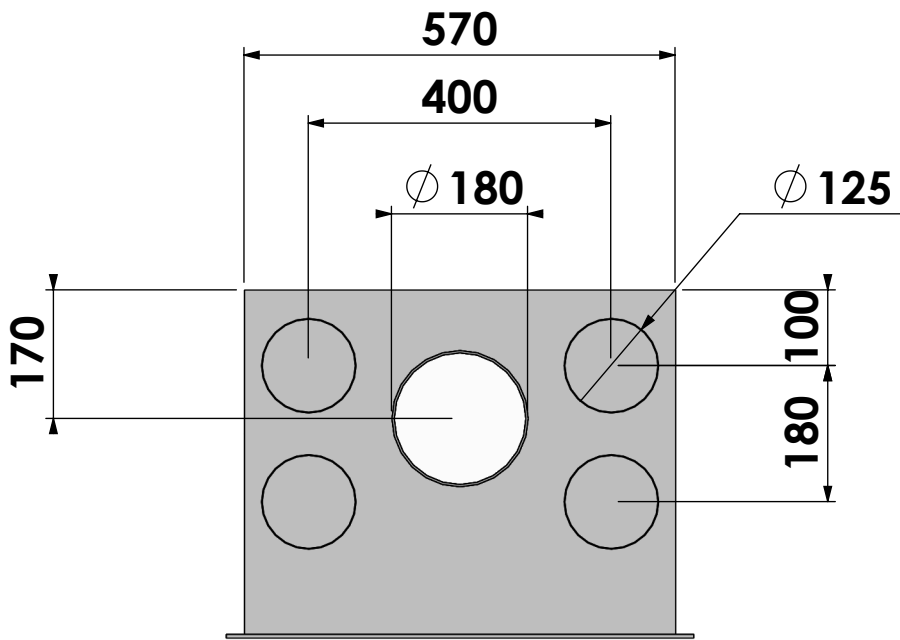

Name: **Cuatro-3 57 3-sided frame**

Modifications reserved

Projection:

American

Scale: 1:10

Unit: mm

Version:

0

Projection: American

Scale: 1:10
Unit: mm

Version: 0

350

Option

$\varnothing 125$

100

152

Modifications reserved

Projection:

Scale: 1:10

Unit: mm

Version:

0