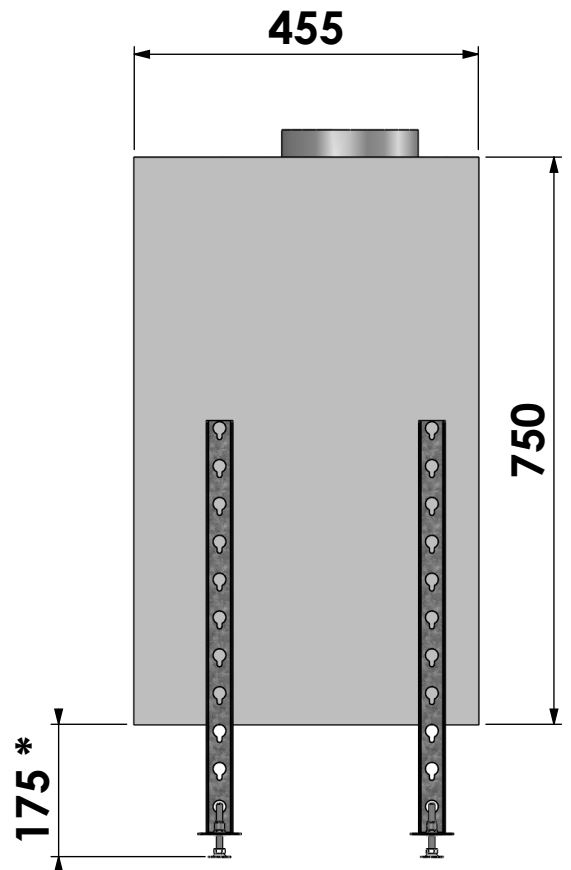

Name: **Cuatro-3 57 3-sided frame**

Modifications reserved

Projection:

American

Scale: 1:10

Unit: mm

Version:

0

Projection: American

Scale: 1:10
Unit: mm

Version: 0

350

Option

$\varnothing 125$

100

152

325

Option

* = Optional extended adjustable legs max. + 350 mm

Barbas - Hallenstraat 17
 5531 AB Bladel - Netherlands
 Tel. +31 (0) 497 33 92 00
 Fax. +31 (0) 497 33 92 10
 Email: info@barbas.com

Name:

Cuatro-3 57 fan / air-box extended legs

Modifications reserved

Projection:

Scale: 1:10

Unit: mm

Version:

0