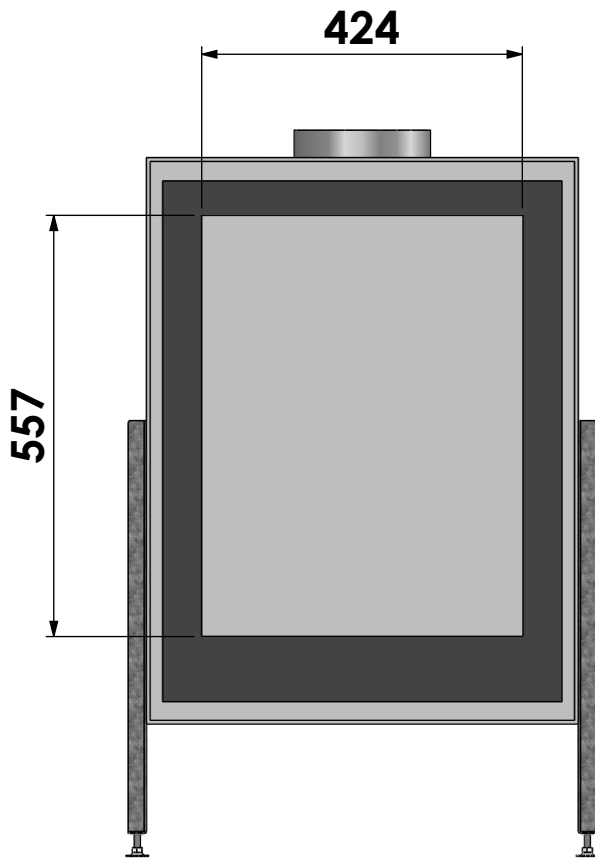

Name: **Cuatro-3 57 3-sided frame**

Modifications reserved

Projection:

American

Scale: 1:10

Unit: mm

Version:

0

* = Air supply connection Ø125

Barbas - Hallenstraat 17
5531 AB Bladel - Netherlands
Tel. +31 (0) 497 33 92 00
Fax. +31 (0) 497 33 92 10
Email: info@barbas.com

Name: **Cuatro-3 57 4-sided frame**

Modifications reserved

Projection: American

Scale: 1:10
Unit: mm

Version: 0

350

Option

$\varnothing 125$

100

152

Modifications reserved

Projection:

Scale: 1:10

Unit: mm

Version:

0