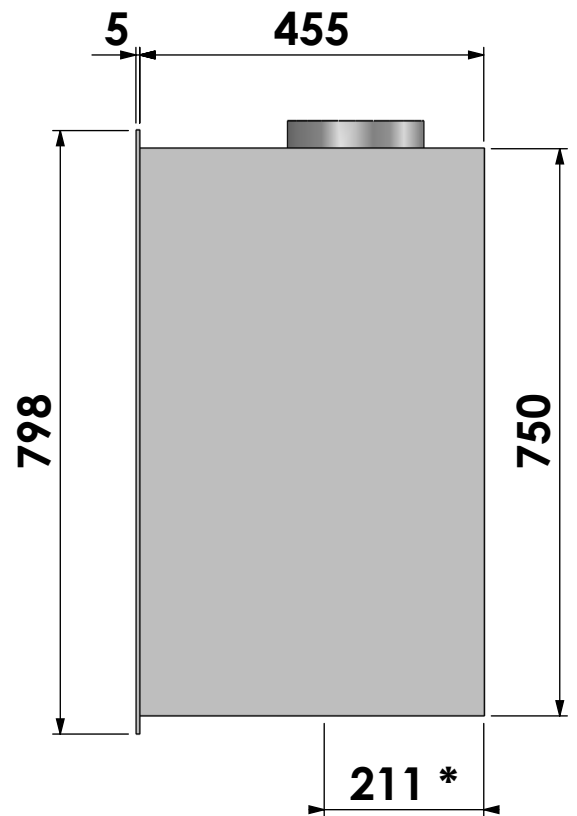

Name: **Cuatro-3 57 3-sided frame**

Modifications reserved

Projection:

American

Scale: 1:10

Unit: mm

Version:

0

Projection: American

Scale: 1:10
Unit: mm

Version: 0

350

Option

$\varnothing 125$

100

152

Modifications reserved

Projection:

Scale: 1:10

Unit: mm

Version:

0